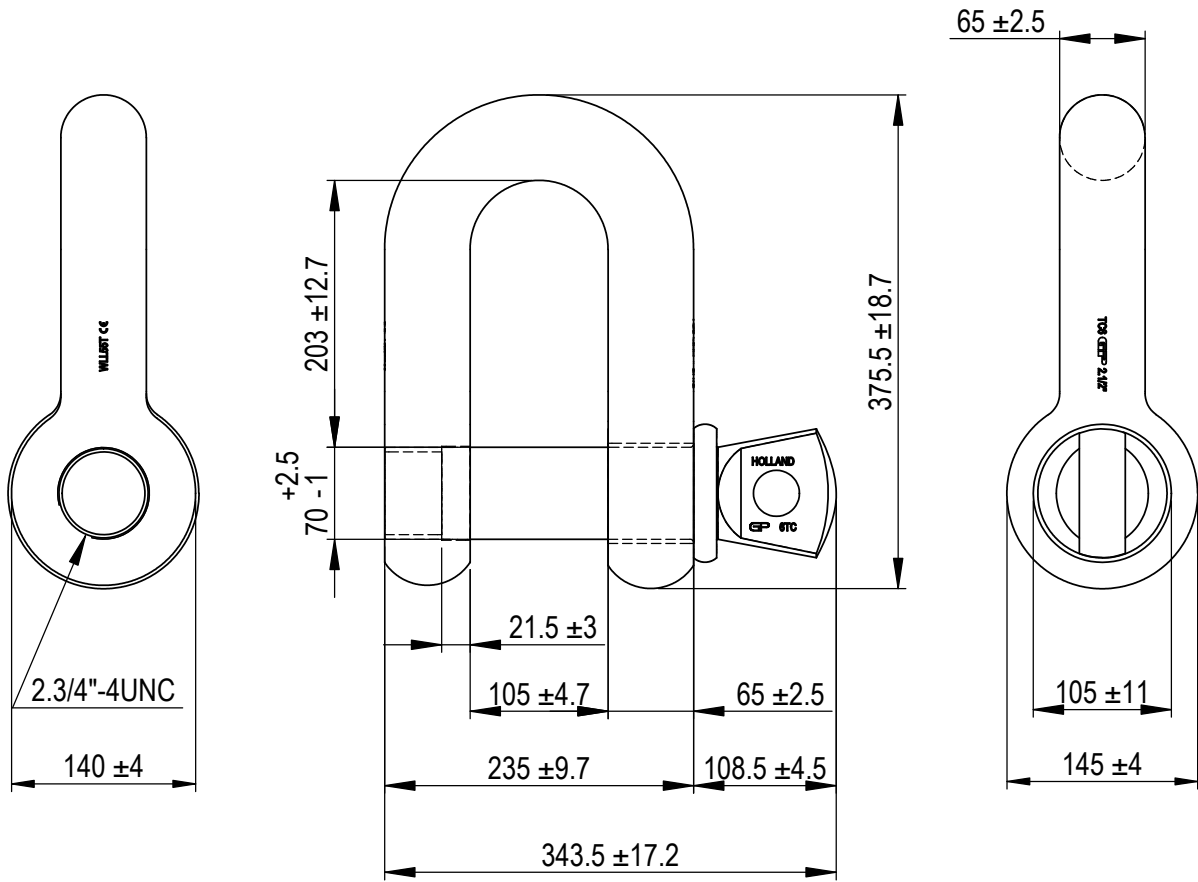

Green Pin® Dee Shackle SC
 Group : G-4151
 Part : GPGDBB65
 WLL : 55t

We reserve the right to make amendments on specifications in this drawing without prior notification.

Rev.	Description	Date	Drawn
B	Drawing updated	2022-1-1	DL
A	Chamber in eye	13-10-11	H.T.
0	First Issue	31-07-09	H.T.

P.O. Box 57, 3360 AB Sliedrecht (The Netherlands)
 Industrieweg 6, 3361 HJ Sliedrecht
 Tel. +31(0)184-413300 www.greenpin.com

Format	A4	
Scale	1:5.75	
Drawing number		Rev.
5092		B

Title **Green Pin® Dee Shackle SC**
 Standard dee shackle with screw collar pin