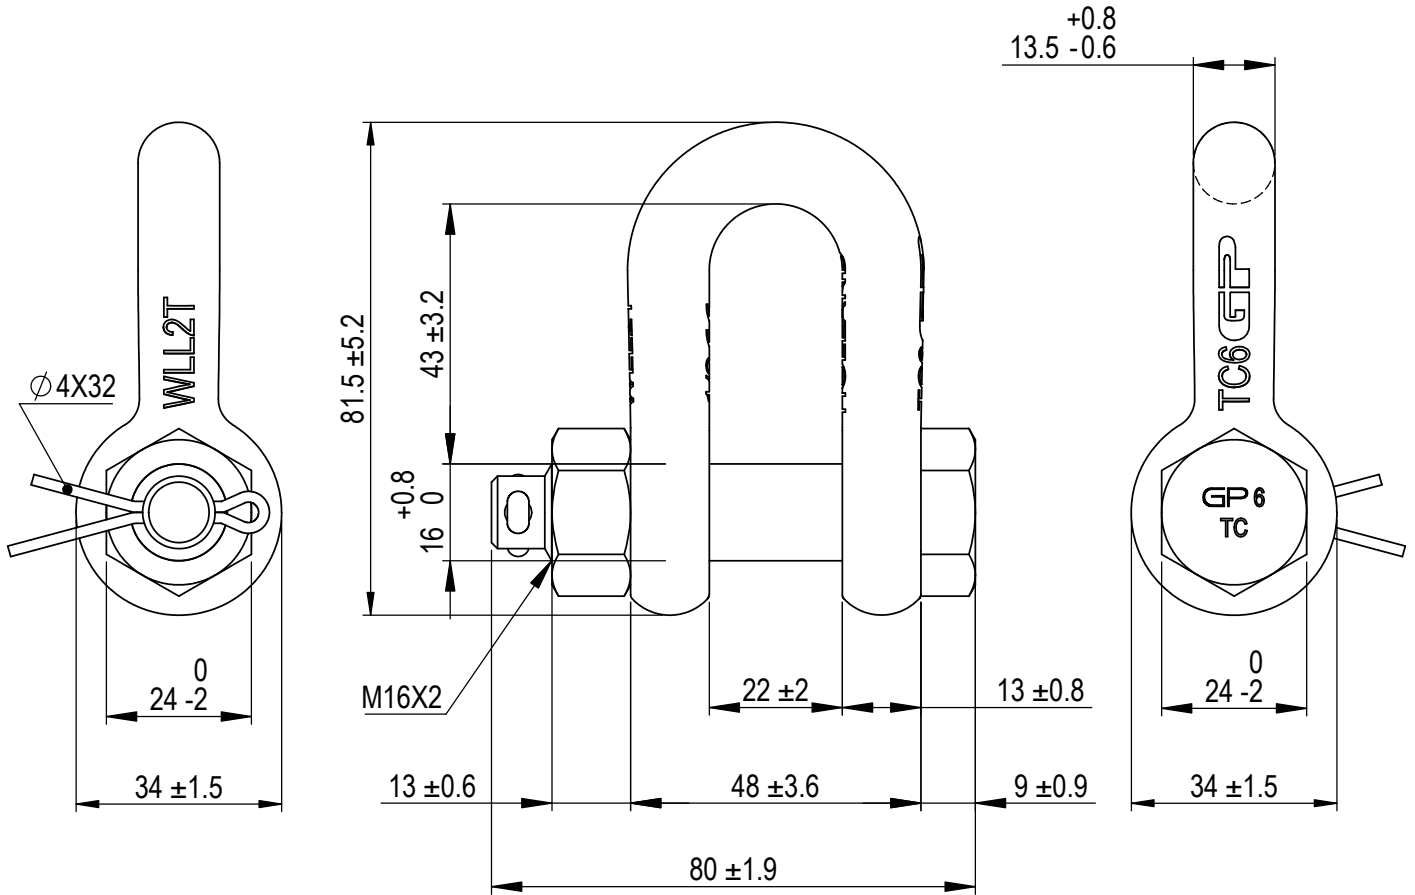

Green Pin® Dee Shackle BN
 Group : G-4153
 Part : GPGDMB13
 WLL : 2t

We reserve the right to make amendments on specifications in this drawing without prior notification.

Rev.	Description	Date	Drawn
A	Drawing updated	2022-1-1	DL
0	First Issue	31-07-09	H.T.

Green Pin®
 P.O. Box 57, 3360 AB Sliedrecht (The Netherlands)
 Industrieweg 6, 3361 HJ Sliedrecht
 Tel. +31(0)184-413300 www.greenpin.com

Title	Green Pin® Dee Shackle BN Standard dee shackle with safety bolt	Remark	G-4153 GPGDMB13	Format	A4	Drawing number	Rev.
				Scale	1:1.25		