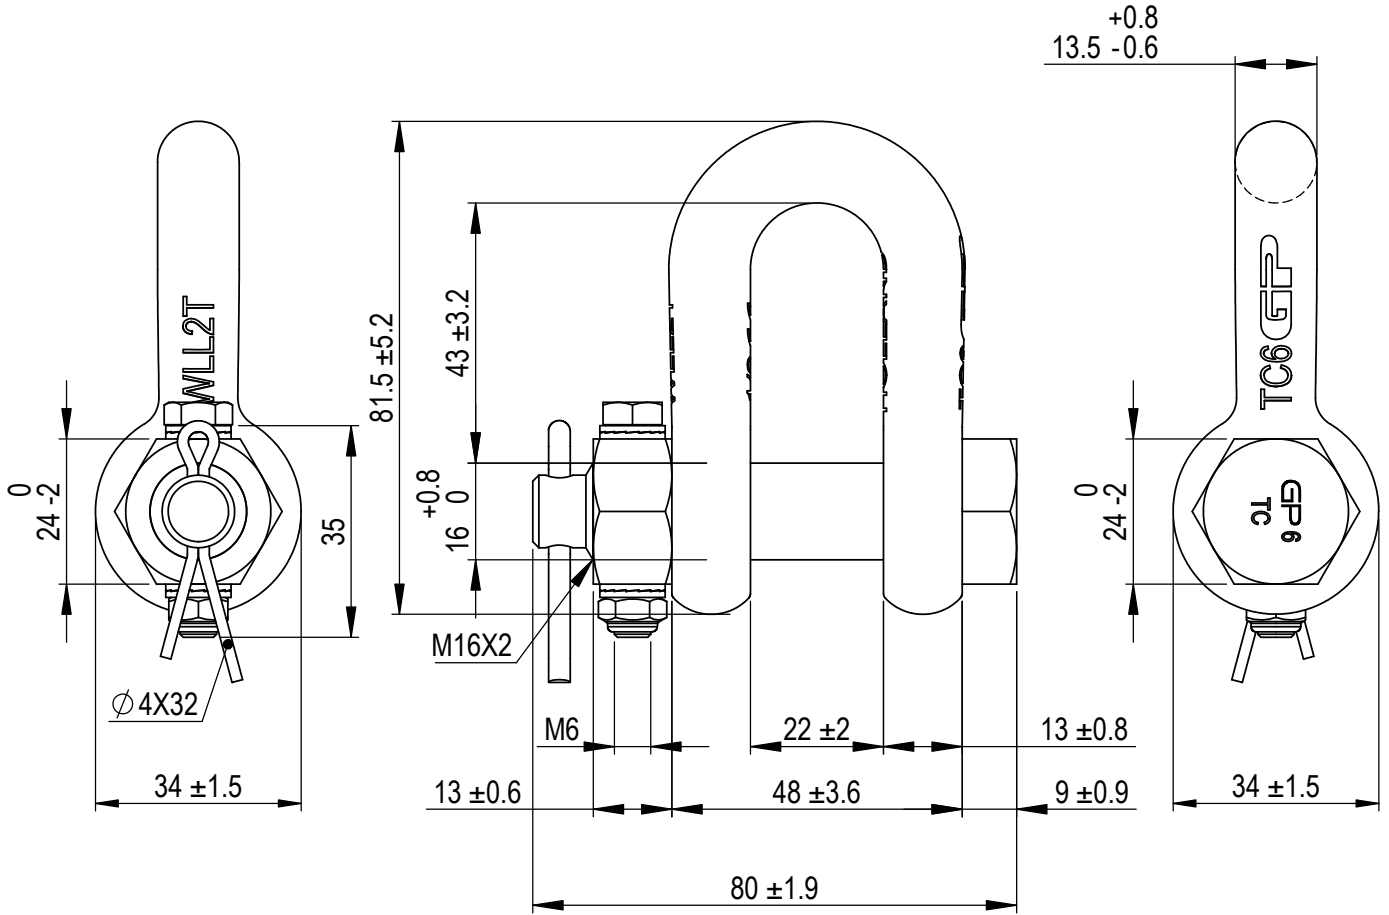

Green Pin® Dee Shackle FN  
 Group : G-4133  
 Part : GPGDMB13FN  
 WLL : 2t

We reserve the right to make amendments on specifications in this drawing without prior notification.

Rev.	Description	Date	Drawn
0	First Issue	2022-1-1	DL

**Green Pin®**  
 P.O. Box 57, 3360 AB Sliedrecht (The Netherlands)  
 Industrieweg 6, 3361 HJ Sliedrecht  
 Tel. +31(0)184-413300 www.greenpin.com

Format	A4
Scale	1:1.25

Title <b>Green Pin® Dee Shackle FN</b> Standard dee shackle with safety bolt and fixed nut		Remark G-4133 GPGDMB13FN	Drawing number 5970	Rev. 0
---	--	--------------------------------	------------------------	-----------