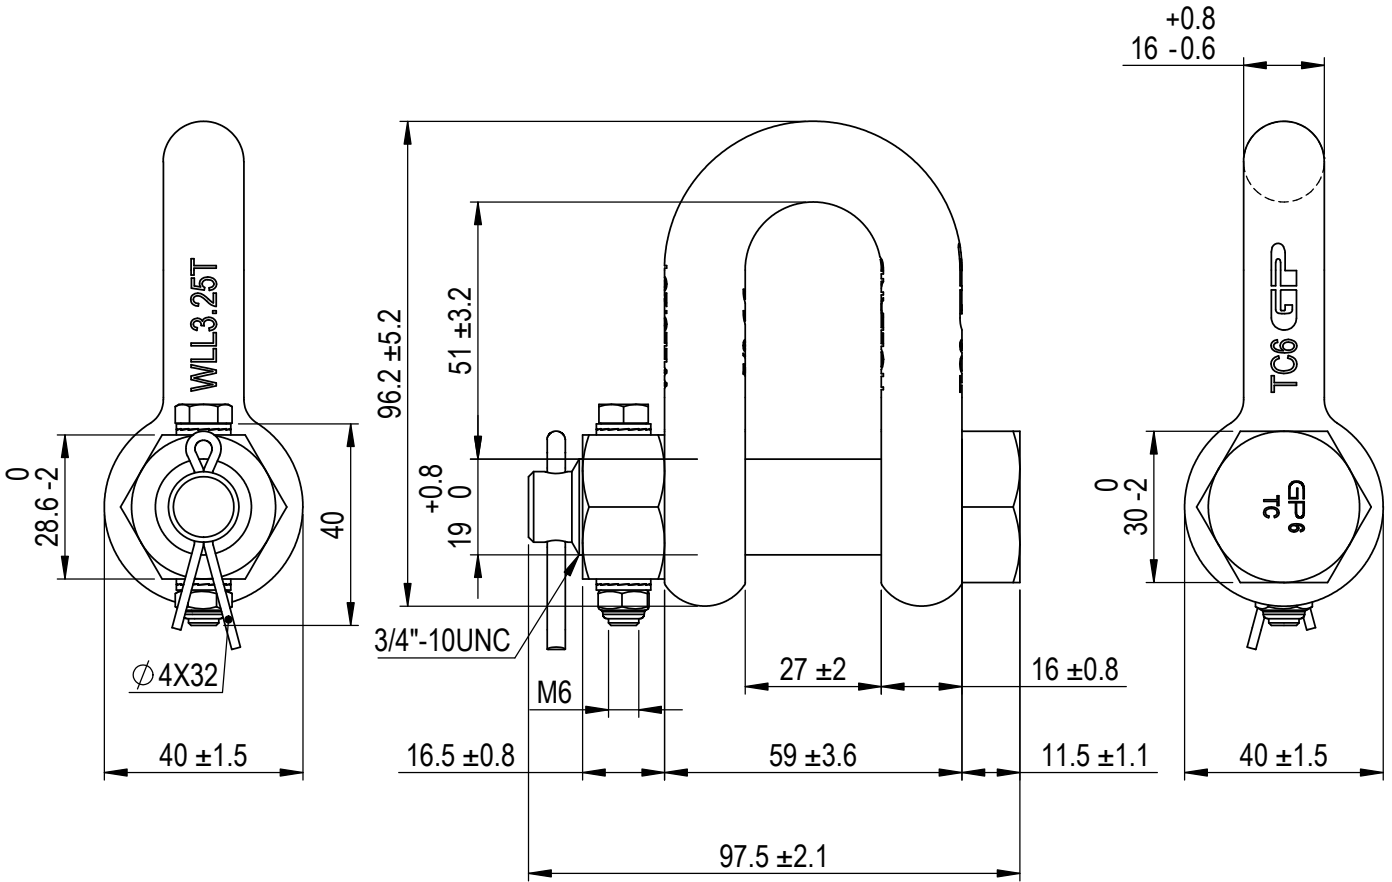

Green Pin® Dee Shackle FN
 Group : G-4133
 Part : GPGDMB16FN
 WLL : 3.25t

We reserve the right to make amendments on specifications in this drawing without prior notification.

Rev.	Description	Date	Drawn
0	First Issue	2022-1-1	DL

Green Pin®
 P.O. Box 57, 3360 AB Sliedrecht (The Netherlands)
 Industrieweg 6, 3361 HJ Sliedrecht
 Tel. +31(0)184-413300 www.greenpin.com

Title Green Pin® Dee Shackle FN		Remark G-4133 GPGDMB16FN	
Standard dee shackle with safety bolt and fixed nut		Format A4	Scale 1:1.5
		Drawing number 5971	Rev. O