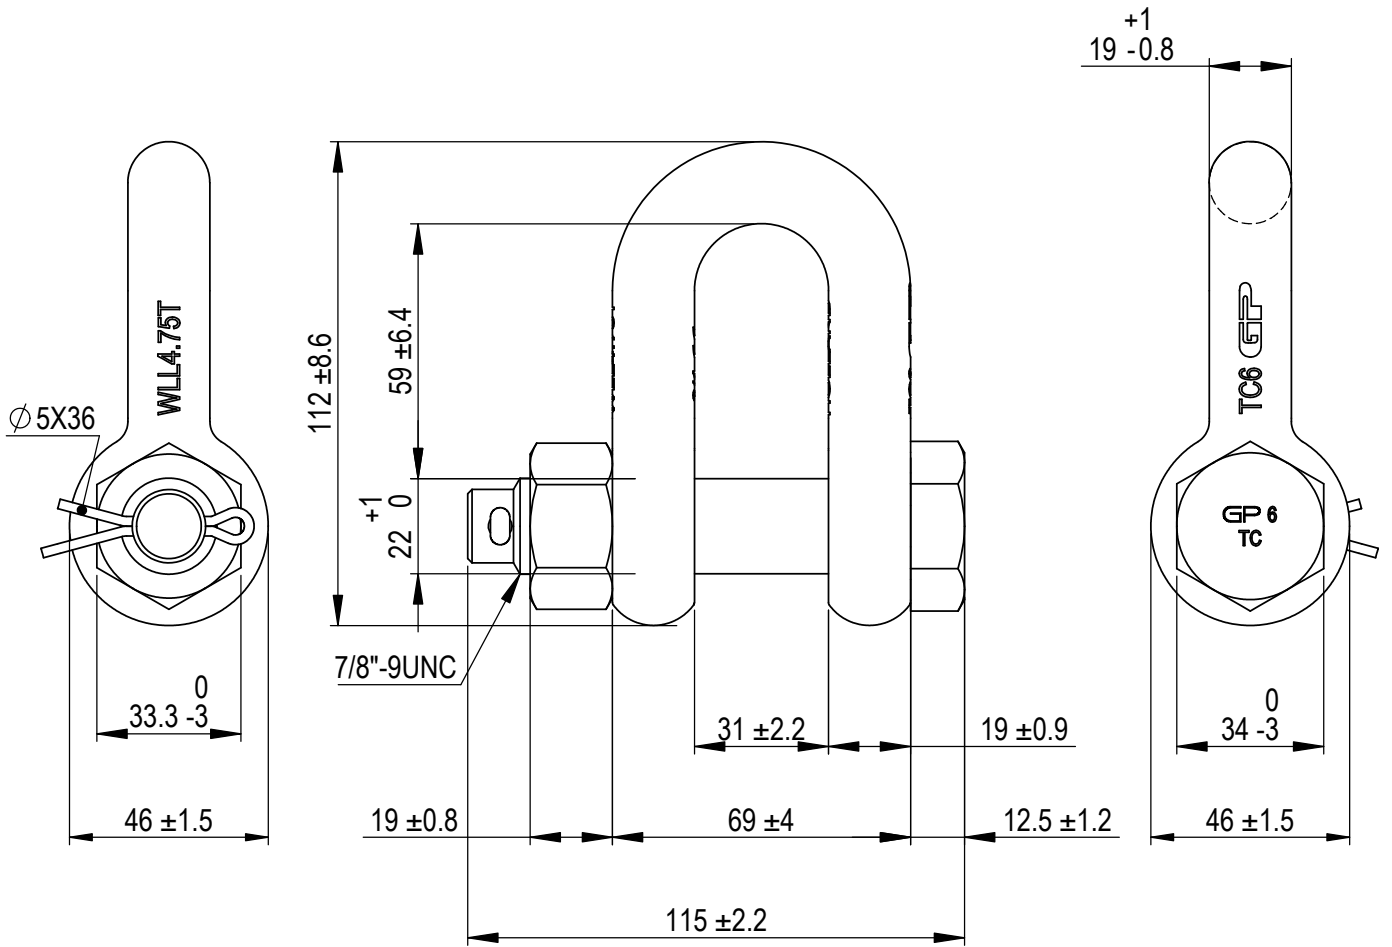

Green Pin® Dee Shackle BN
 Group : G-4153
 Part : GPGDMB19
 WLL : 4.75t

We reserve the right to make amendments on specifications in this drawing without prior notification.

Rev.	Description	Date	Drawn
A	Drawing updated	2022-1-1	DL
0	First Issue	31-07-09	H.T.

P.O. Box 57, 3360 AB Sliedrecht (The Netherlands)
 Industrieweg 6, 3361 HJ Sliedrecht
 Tel. +31(0)184-413300 www.greenpin.com

Format	A4	
Scale	1:1.75	
Drawing number		Rev.
5027		A

Title **Green Pin® Dee Shackle BN**
 Standard dee shackle with safety bolt