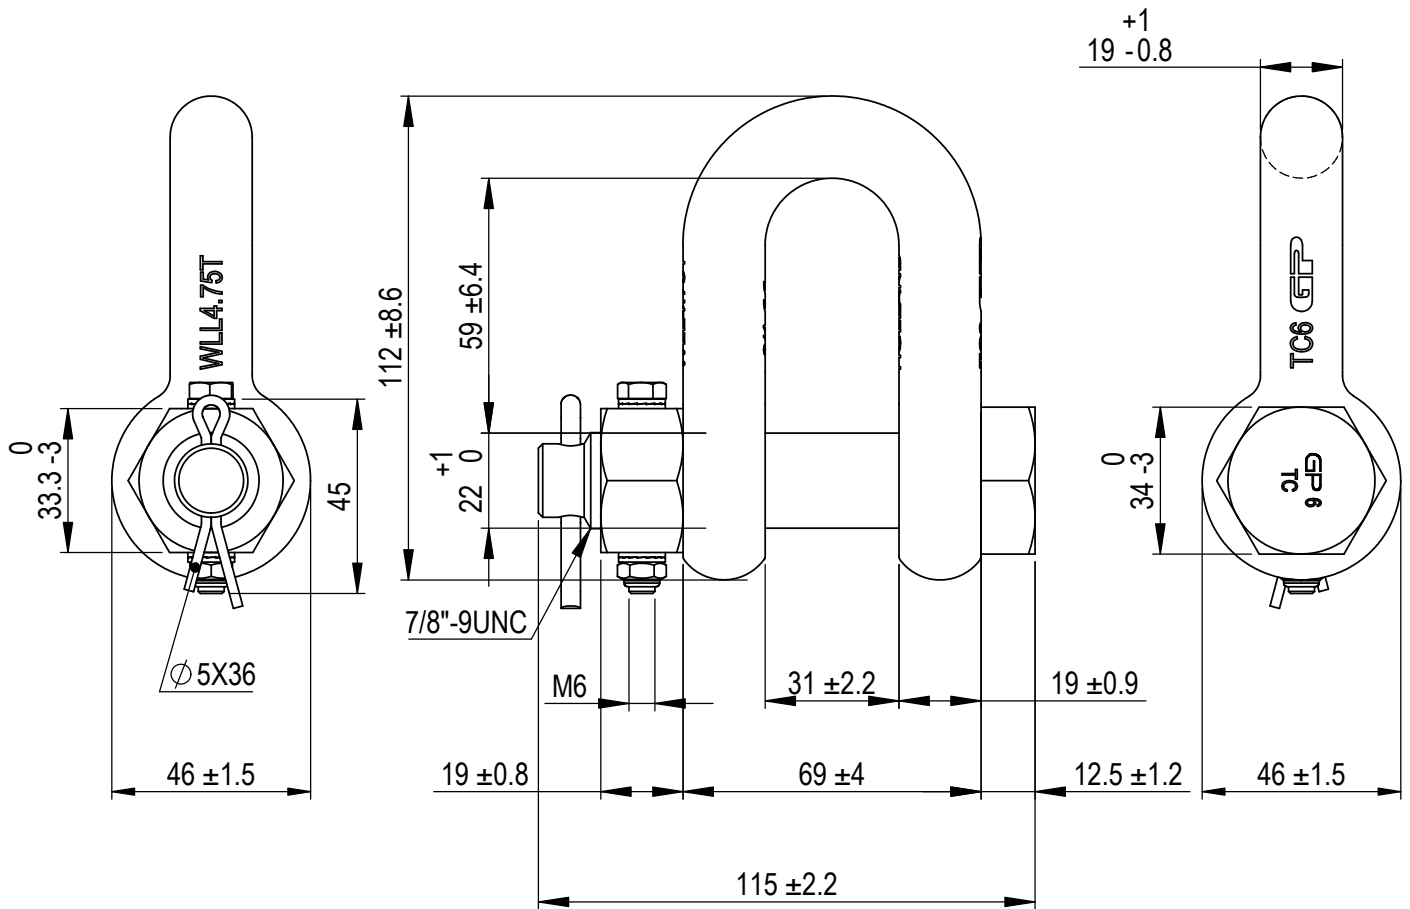

Green Pin® Dee Shackle FN
 Group : G-4133
 Part : GPGDMB19FN
 WLL : 4.75t

We reserve the right to make amendments on specifications in this drawing without prior notification.

Rev.	Description	Date	Drawn
0	First Issue	2022-1-1	DL

Green Pin®
 P.O. Box 57, 3360 AB Sliedrecht (The Netherlands)
 Industrieweg 6, 3361 HJ Sliedrecht
 Tel. +31(0)184-413300 www.greenpin.com

Format	A4
Scale	1:1.75

Title **Green Pin® Dee Shackle FN**
 Standard dee shackle with safety bolt and fixed nut

Remark
 G-4133
 GPGDMB19FN

Drawing number 5972
 Rev. O