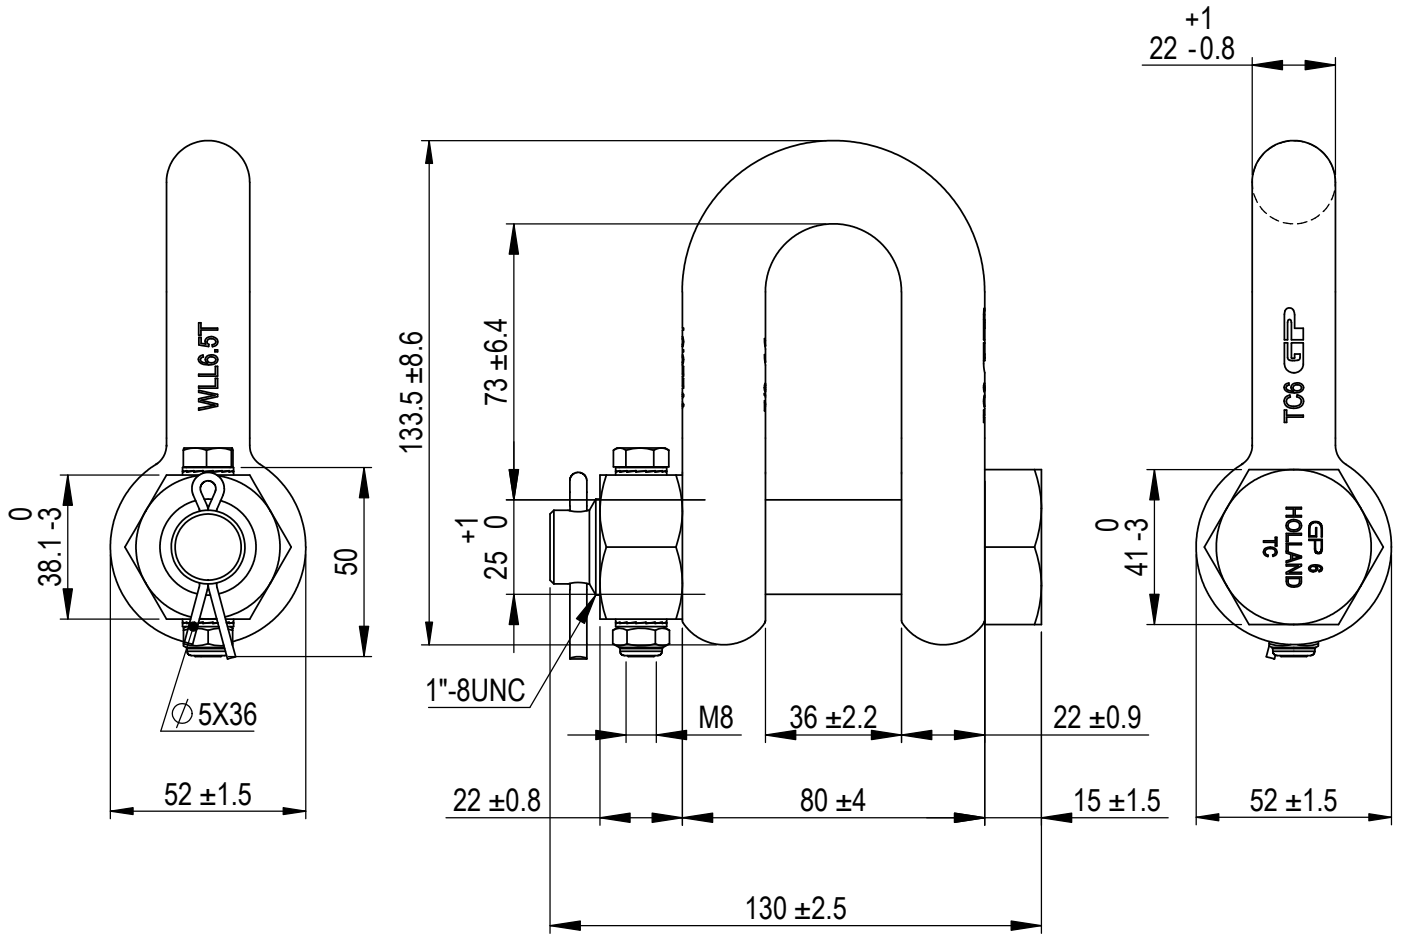

Green Pin® Dee Shackle FN

Group : G-4133

Part : GPGDMB22FN

WLL : 6.5t

We reserve the right to make amendments on specifications in this drawing without prior notification.

Rev.	Description	Date	Drawn
0	First Issue	2022-1-1	DL

Green Pin®
P.O. Box 57, 3360 AB Sliedrecht (The Netherlands)
Industrieweg 6, 3361 HJ Sliedrecht
Tel. +31(0)184-413300 www.greenpin.com

Title Green Pin® Dee Shackle FN Standard dee shackle with safety bolt and fixed nut	Remark G-4133 GPGDMB22FN	Format A4 Scale 1:2	 
		Drawing number 5973	Rev. O