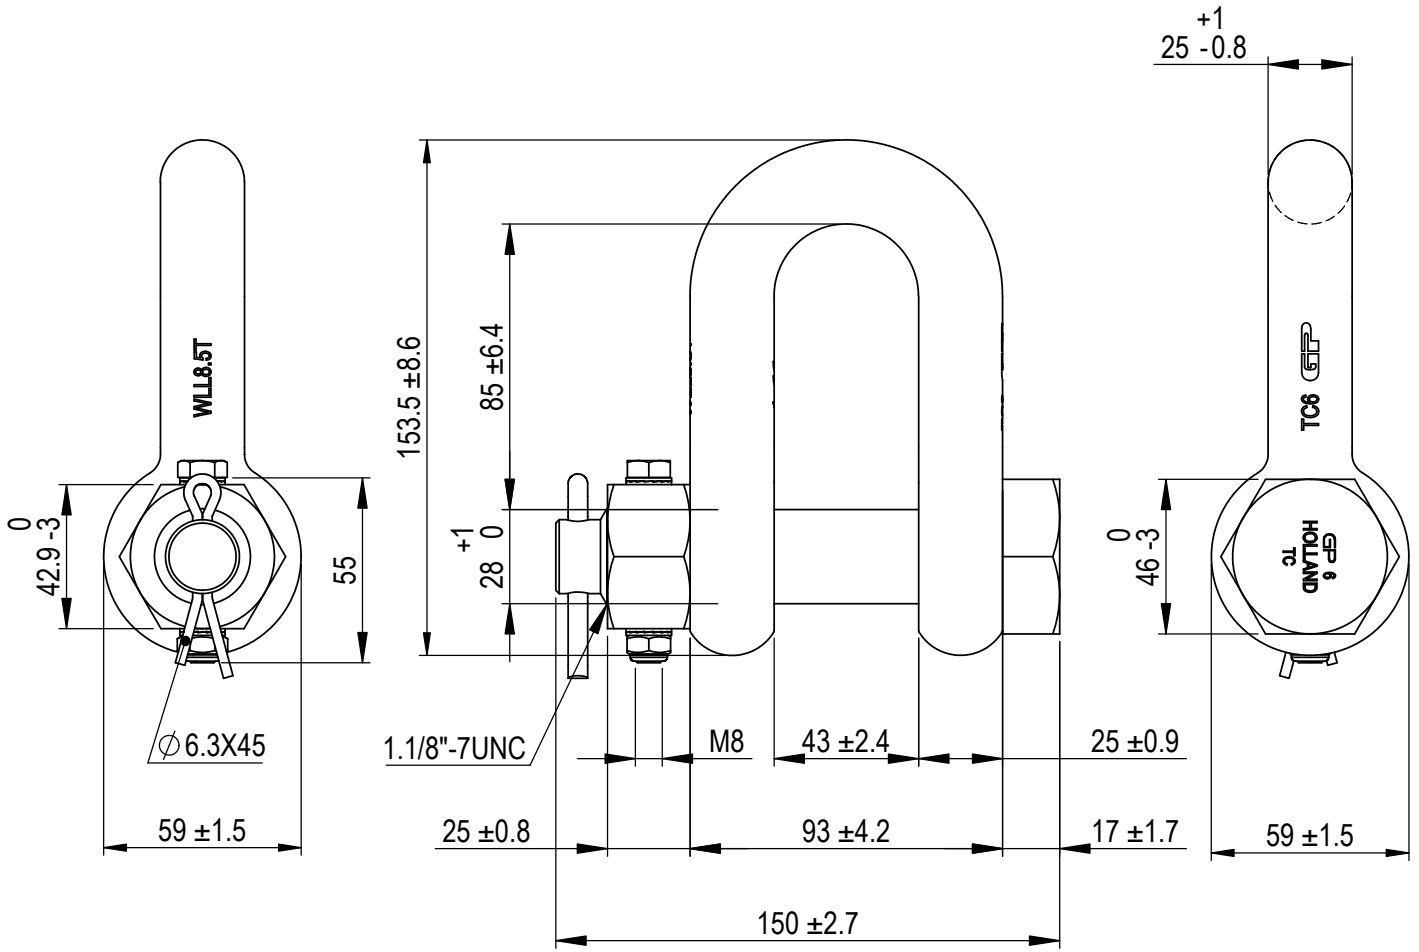

Green Pin® Dee Shackle FN  
 Group : G-4133  
 Part : GPGDMB25FN  
 WLL : 8.5t

We reserve the right to make amendments on specifications in this drawing without prior notification.

Rev.	Description	Date	Drawn
0	First Issue	2022-1-1	DL

P.O. Box 57, 3360 AB Sliedrecht (The Netherlands)  
 Industrieweg 6, 3361 HJ Sliedrecht  
 Tel. +31(0)184-413300 www.greenpin.com

Format	A4	
Scale	1:2.25	
Drawing number	5974	Rev.
		O

Title **Green Pin® Dee Shackle FN**  
 Standard dee shackle with safety bolt and fixed nut