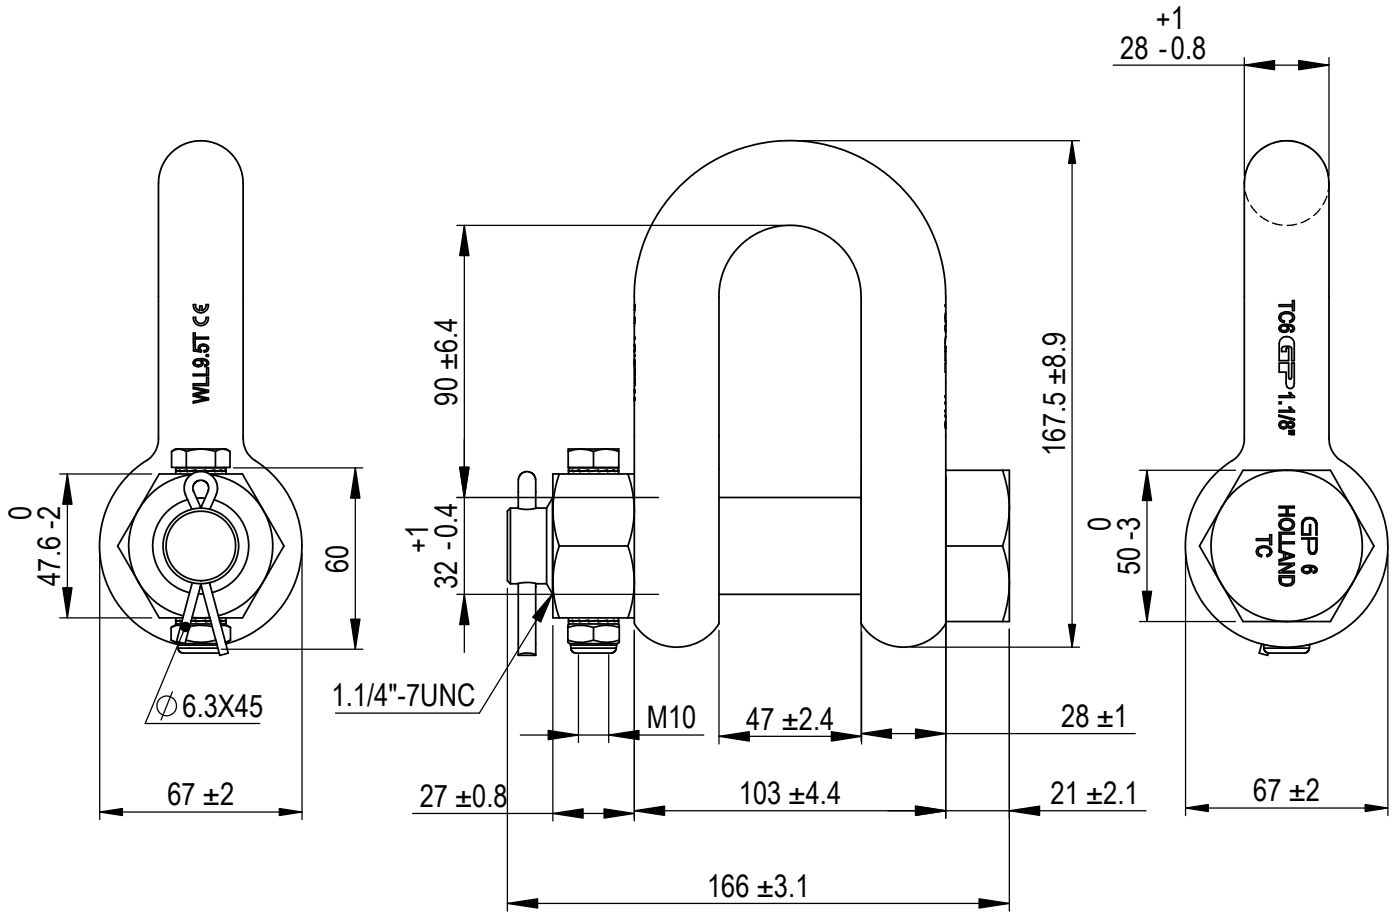

Green Pin® Dee Shackle FN
 Group : G-4133
 Part : GPGDMB28FN
 WLL : 9.5t

We reserve the right to make amendments on specifications in this drawing without prior notification.

Rev.	Description	Date	Drawn
0	First Issue	2022-1-1	DL

P.O. Box 57, 3360 AB Sliedrecht (The Netherlands)
 Industrieweg 6, 3361 HJ Sliedrecht
 Tel. +31(0)184-413300 www.greenpin.com

Format	A4	
Scale	1:2.5	
Drawing number	5975	Rev.
		O

Title **Green Pin® Dee Shackle FN**
 Standard dee shackle with safety bolt and fixed nut