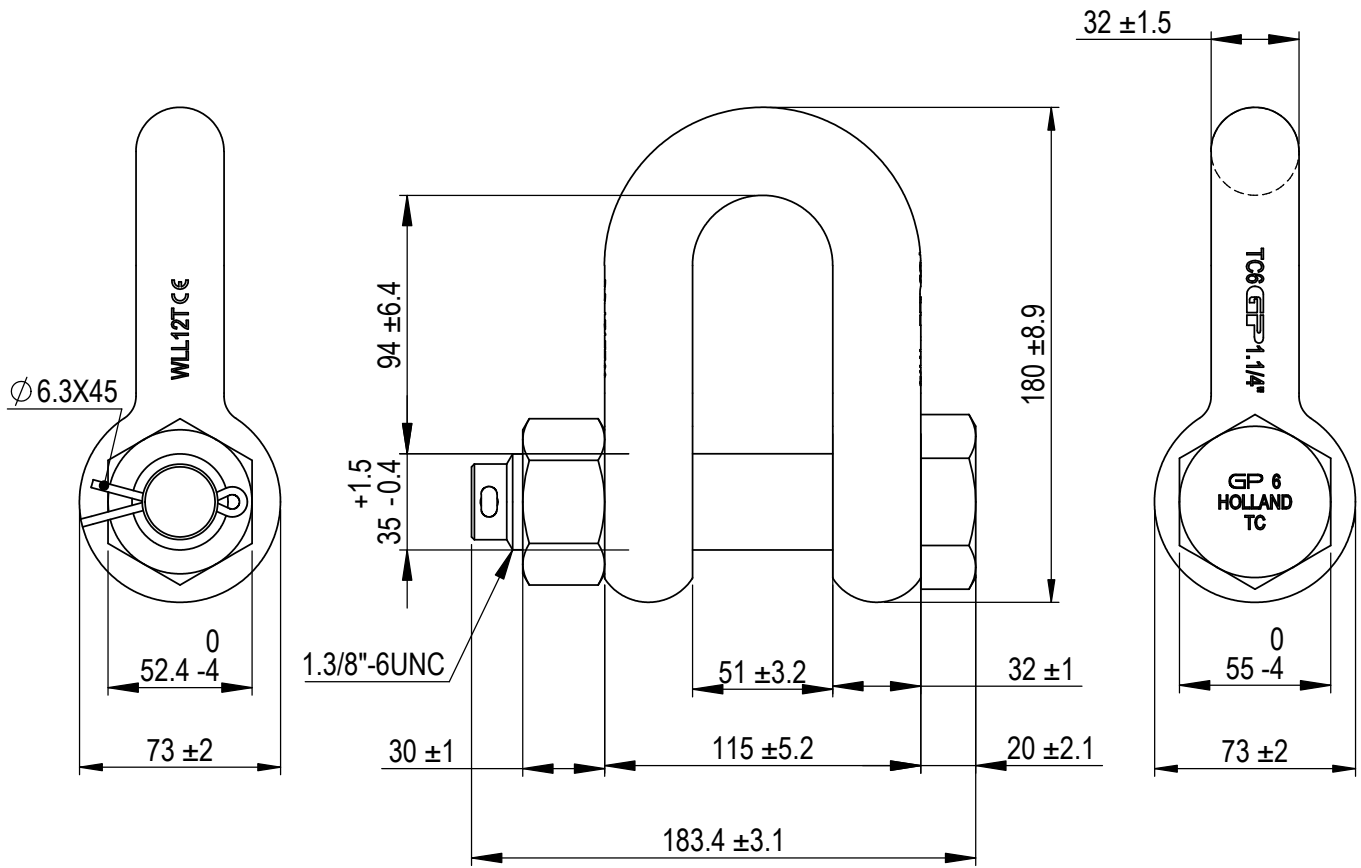

Green Pin® Dee Shackle BN  
 Group : G-4153  
 Part : GPGDMB32  
 WLL : 12t

We reserve the right to make amendments on specifications in this drawing without prior notification.

Rev.	Description	Date	Drawn
A	Drawing updated	2022-1-1	DL
0	First Issue	31-07-09	H.T.

P.O. Box 57, 3360 AB Sliedrecht (The Netherlands)  
 Industrieweg 6, 3361 HJ Sliedrecht  
 Tel. +31(0)184-413300 www.greenpin.com

Format	A4	
Scale	1:2.75	
Drawing number	5031	Rev.
		A

Title **Green Pin® Dee Shackle BN**  
 Standard dee shackle with safety bolt