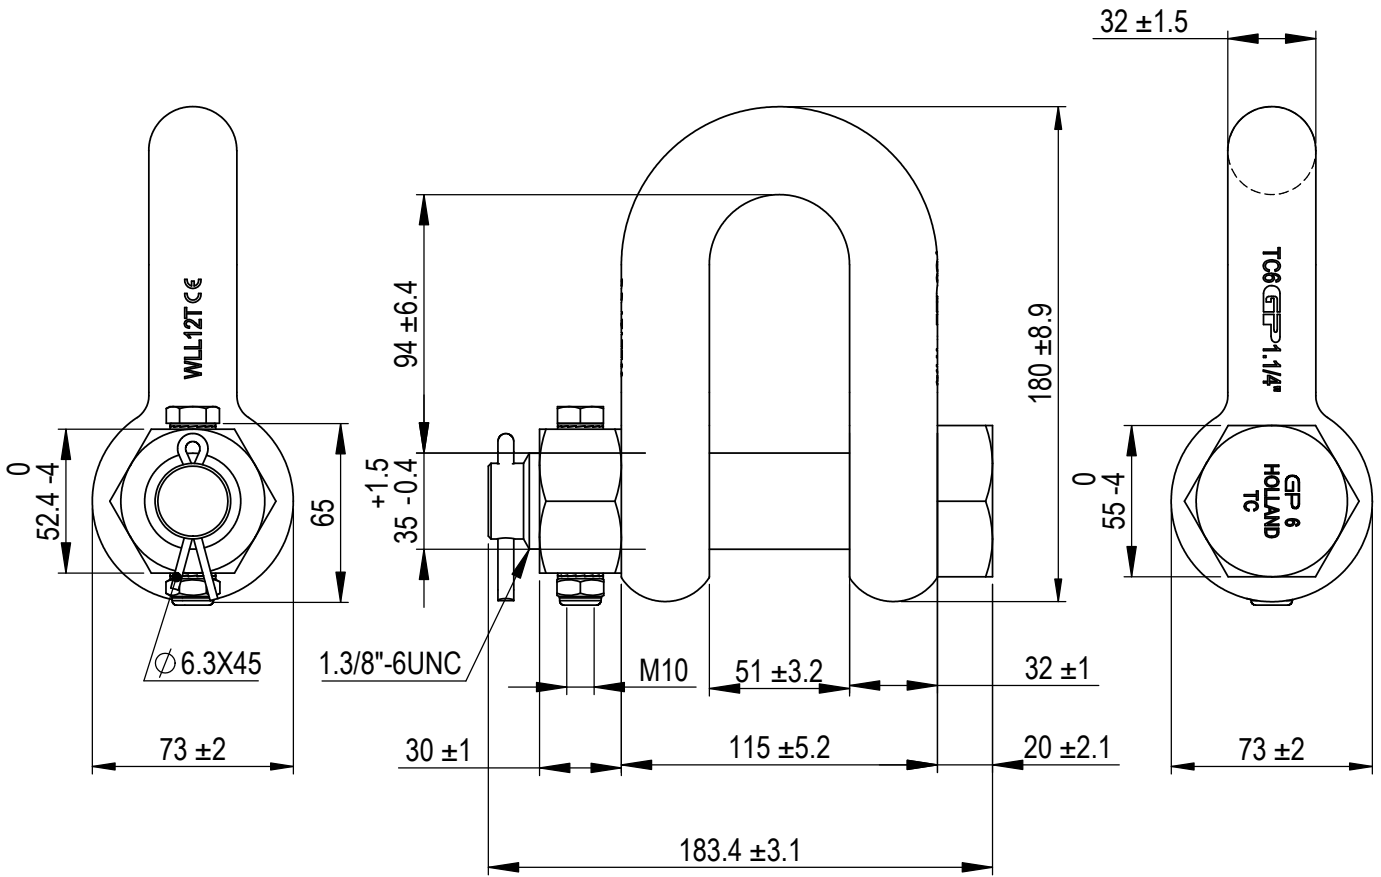

Green Pin® Dee Shackle FN  
 Group : G-4133  
 Part : GPGDMB32FN  
 WLL : 12t

We reserve the right to make amendments on specifications in this drawing without prior notification.

Rev.	Description	Date	Drawn
0	First Issue	2022-1-1	DL

P.O. Box 57, 3360 AB Sliedrecht (The Netherlands)  
 Industrieweg 6, 3361 HJ Sliedrecht  
 Tel. +31(0)184-413300 www.greenpin.com

Format	A4		
Scale	1:2.75		
Drawing number			
5976			
Rev.		O	

Title **Green Pin® Dee Shackle FN**  
 Standard dee shackle with safety bolt and fixed nut