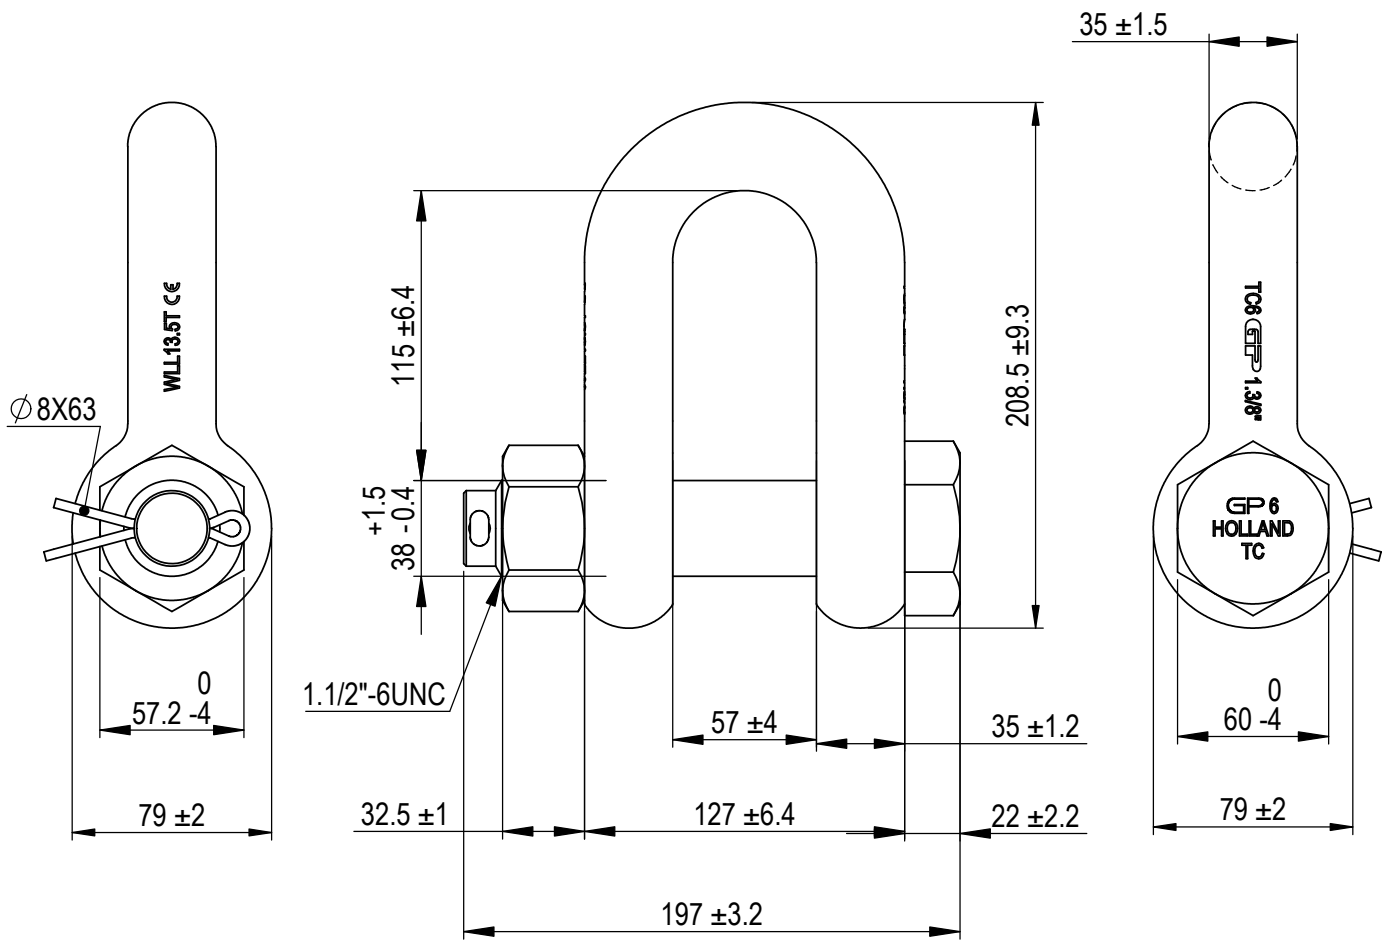

Green Pin® Dee Shackle BN
 Group : G-4153
 Part : GPGDMB35
 WLL : 13.5t

We reserve the right to make amendments on specifications in this drawing without prior notification.

Rev.	Description	Date	Drawn
A	Drawing updated	2022-1-1	DL
0	First Issue	31-07-09	H.T.

P.O. Box 57, 3360 AB Sliedrecht (The Netherlands)
 Industrieweg 6, 3361 HJ Sliedrecht
 Tel. +31(0)184-413300 www.greenpin.com

Format	A4	
Scale	1:3	
Drawing number		Rev.
5032		A

Title **Green Pin® Dee Shackle BN**
 Standard dee shackle with safety bolt