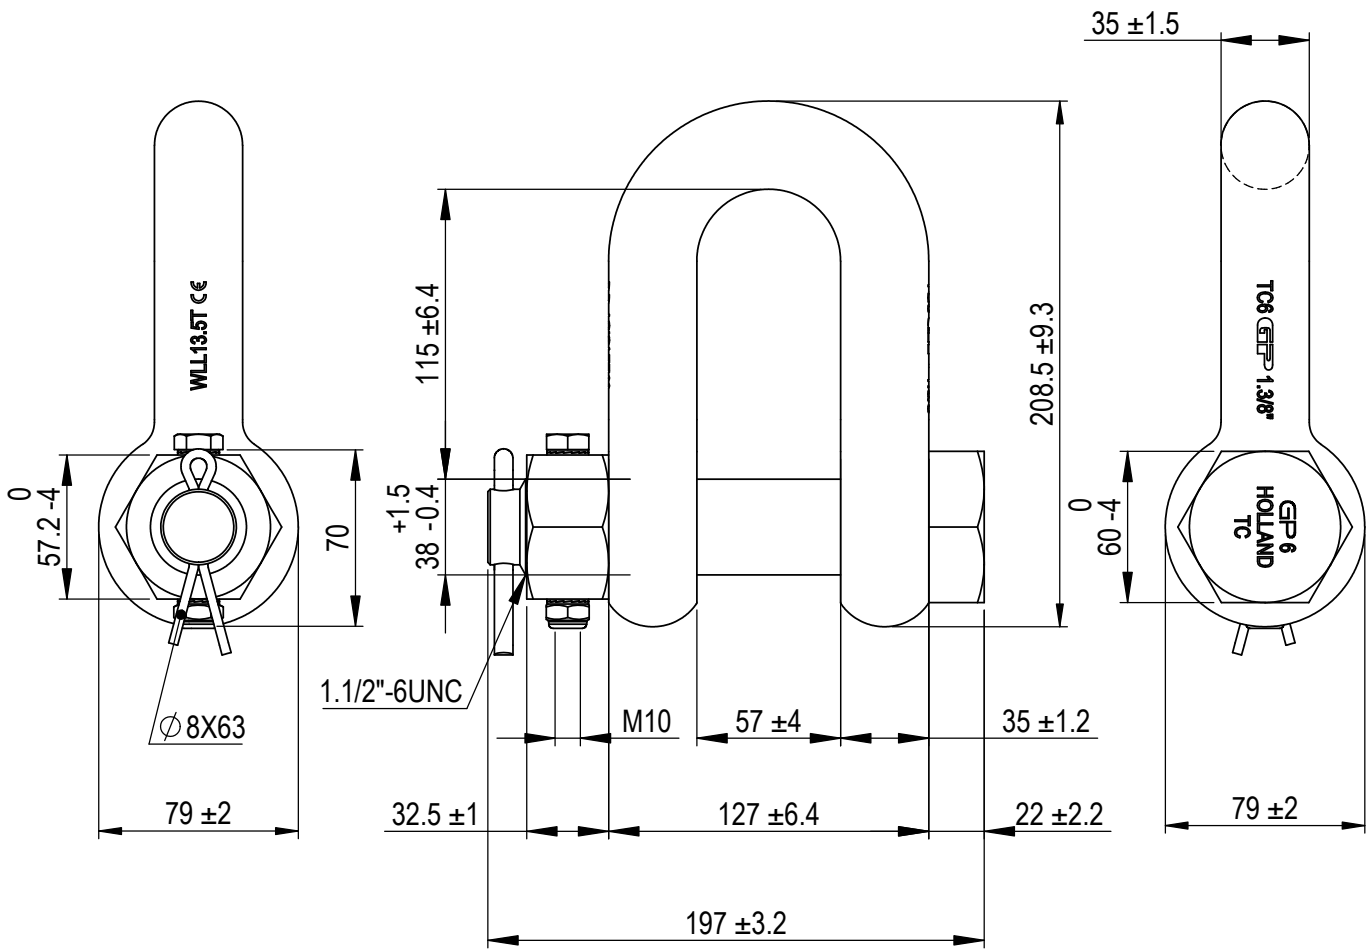

Green Pin® Dee Shackle FN
 Group : G-4133
 Part : GPGDMB35FN
 WLL : 13.5t

We reserve the right to make amendments on specifications in this drawing without prior notification.

Rev.	Description	Date	Drawn
0	First Issue	2022-1-1	DL

P.O. Box 57, 3360 AB Sliedrecht (The Netherlands)
 Industrieweg 6, 3361 HJ Sliedrecht
 Tel. +31(0)184-413300 www.greenpin.com

Format	A4	
Scale	1:3	
Drawing number	5977	Rev.
		O

Title **Green Pin® Dee Shackle FN**
 Standard dee shackle with safety bolt and fixed nut