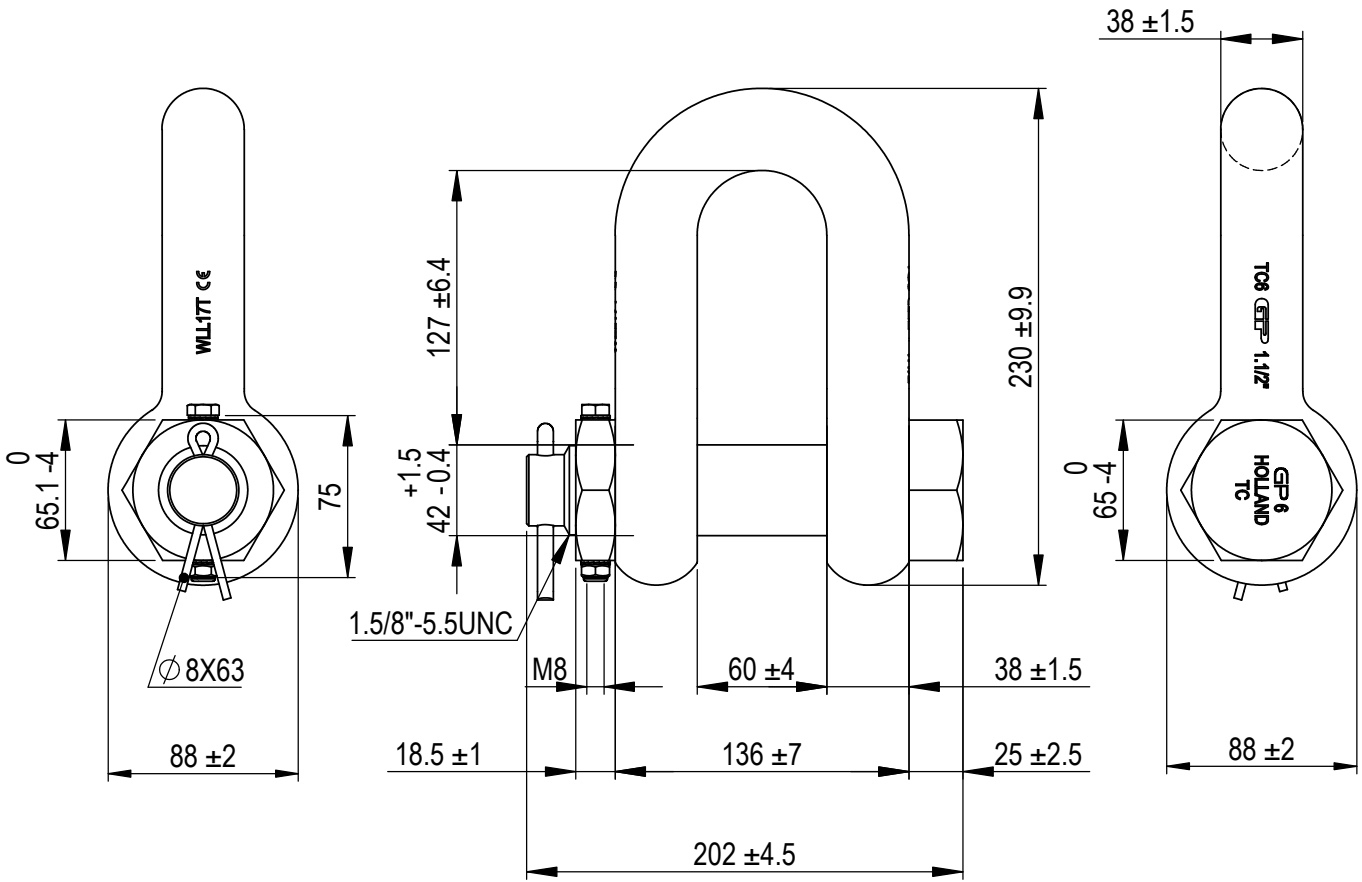

Green Pin® Dee Shackle FN
 Group : G-4133
 Part : GPGDMB38FN
 WLL : 17t

We reserve the right to make amendments on specifications in this drawing without prior notification.

Rev.	Description	Date	Drawn
0	First Issue	2022-1-1	DL

Green Pin®
 P.O. Box 57, 3360 AB Sliedrecht (The Netherlands)
 Industrieweg 6, 3361 HJ Sliedrecht
 Tel. +31(0)184-413300 www.greenpin.com

Title Green Pin® Dee Shackle FN		Remark G-4133 GPGDMB38FN		Format A4	
Standard dee shackle with safety bolt and fixed nut				Scale 1:3.5	
				Drawing number 5978	Rev. 0