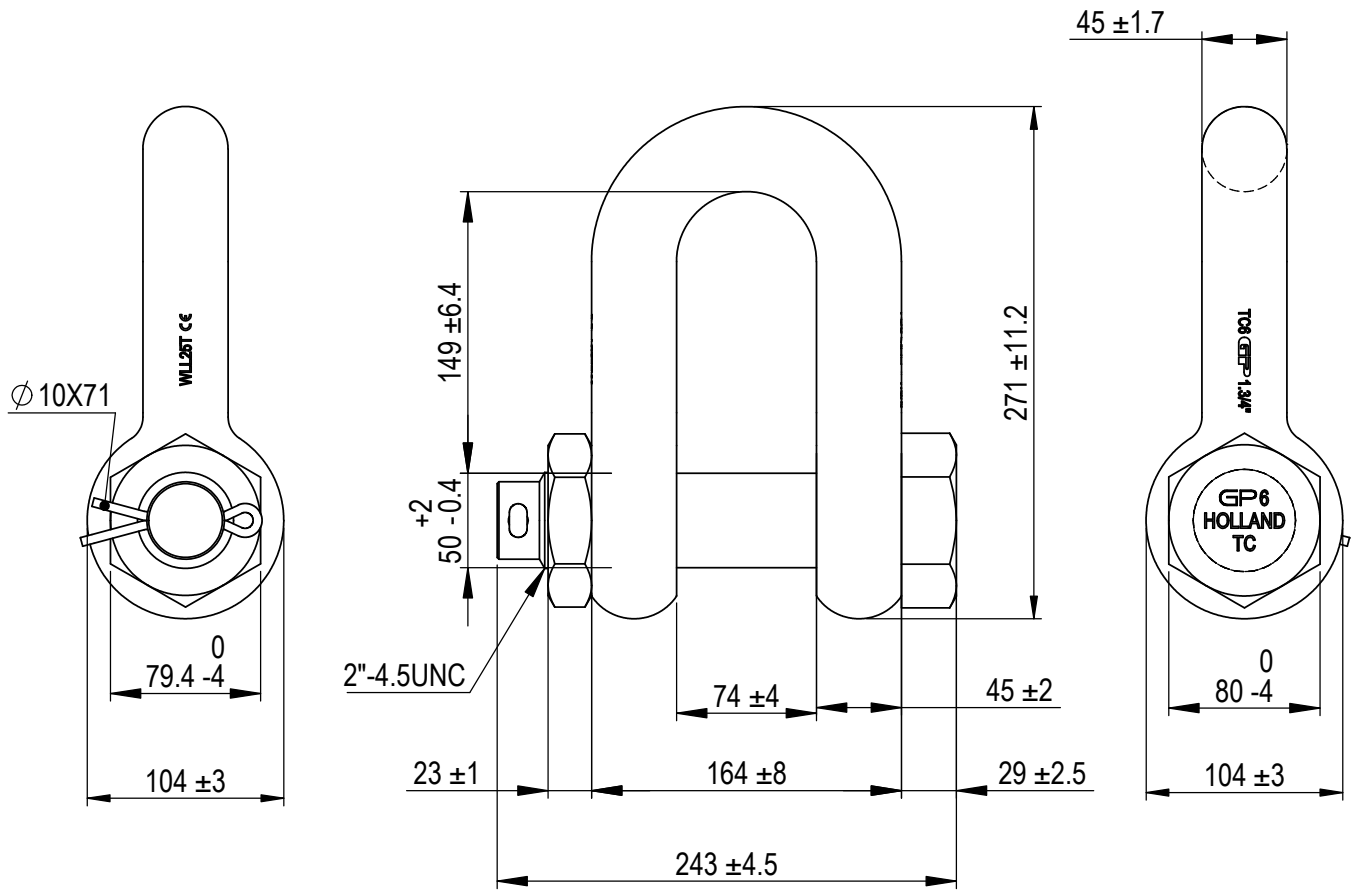

Green Pin® Dee Shackle BN  
 Group : G-4153  
 Part : GPGDMB45  
 WLL : 25t

We reserve the right to make amendments on specifications in this drawing without prior notification.

Rev.	Description	Date	Drawn
A	Drawing updated	2022-1-1	DL
0	First Issue	31-07-09	H.T.

P.O. Box 57, 3360 AB Sliedrecht (The Netherlands)  
 Industrieweg 6, 3361 HJ Sliedrecht  
 Tel. +31(0)184-413300 www.greenpin.com

Format	A4		
Scale	1:4		
Drawing number			
5034			
Rev.		A	

Title **Green Pin® Dee Shackle BN**  
 Standard dee shackle with safety bolt