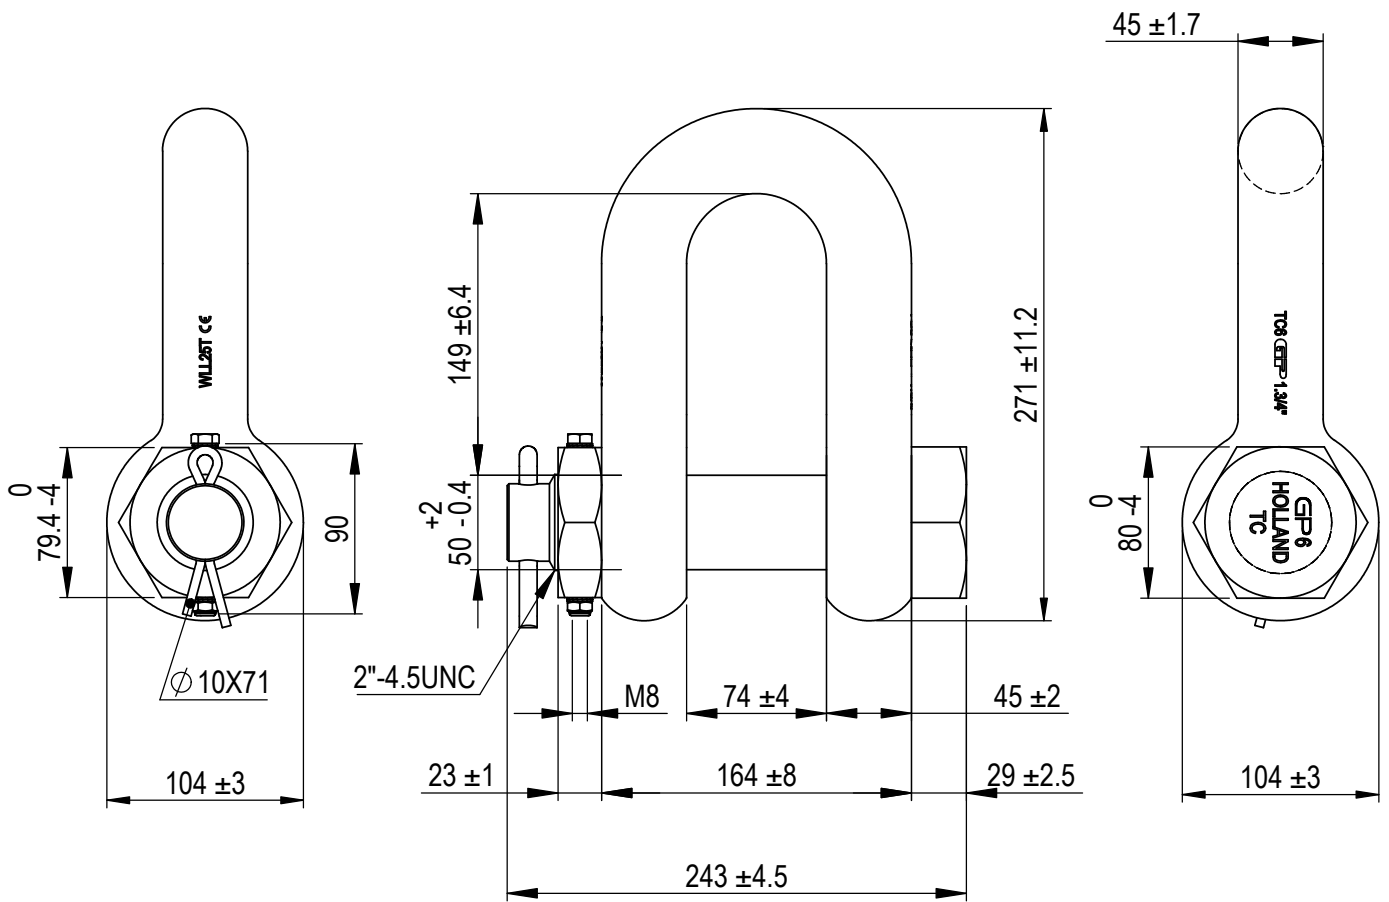

Green Pin® Dee Shackle FN
 Group : G-4133
 Part : GPGDMB45FN
 WLL : 25t

We reserve the right to make amendments on specifications in this drawing without prior notification.

Rev.	Description	Date	Drawn
0	First Issue	2022-1-1	DL

Green Pin®
 P.O. Box 57, 3360 AB Sliedrecht (The Netherlands)
 Industrieweg 6, 3361 HJ Sliedrecht
 Tel. +31(0)184-413300 www.greenpin.com

Format A4
 Scale 1:4

Title Green Pin® Dee Shackle FN Standard dee shackle with safety bolt and fixed nut		Remark G-4133 GPGDMB45FN		Drawing number 5979		Rev. 0	
---	--	--------------------------------	--	------------------------	--	-----------	--