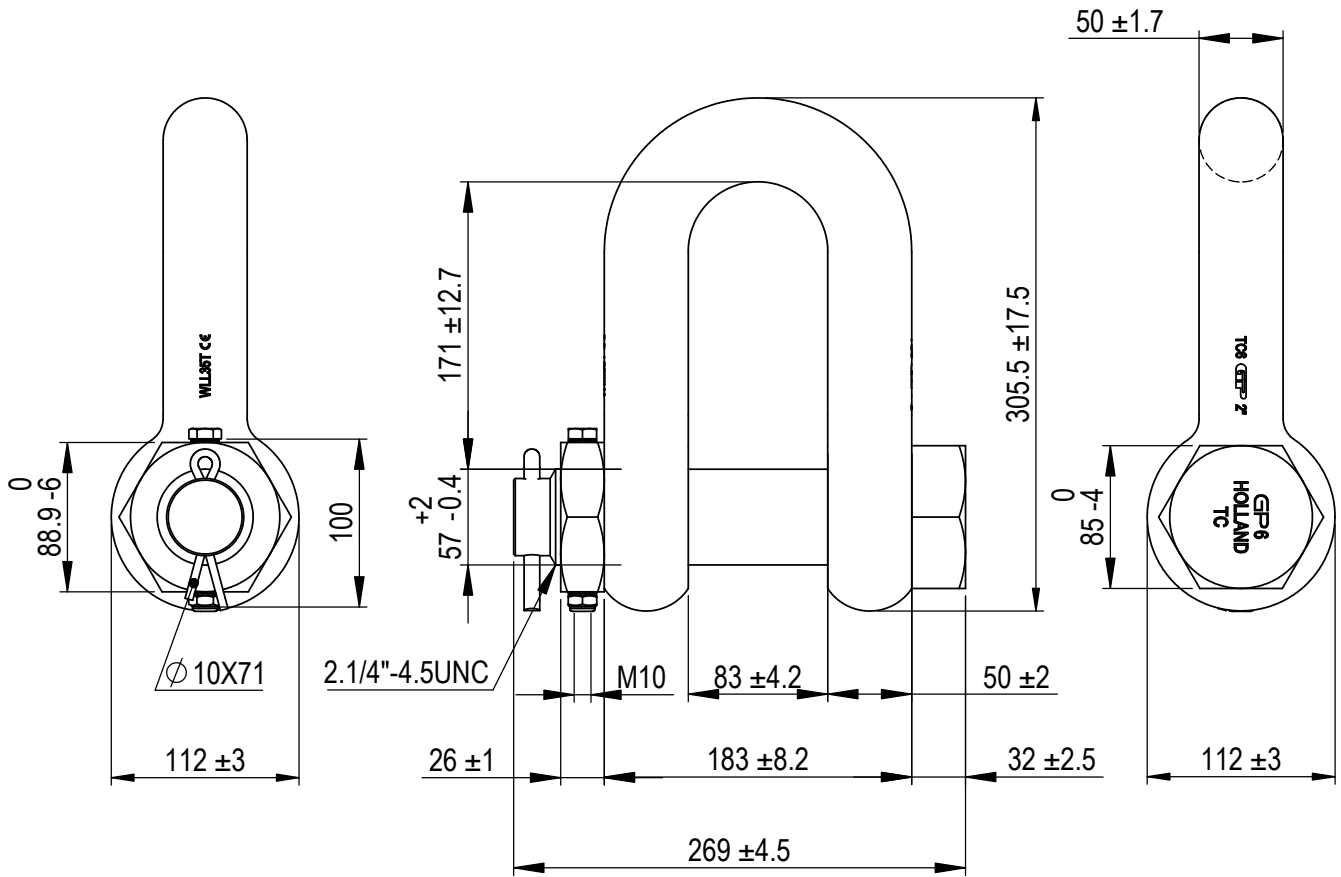

Green Pin® Dee Shackle FN
 Group : G-4133
 Part : GPGDMB50FN
 WLL : 35t

We reserve the right to make amendments on specifications in this drawing without prior notification.

Rev.	Description	Date	Drawn
0	First Issue	2022-1-1	DL

Green Pin®
 P.O. Box 57, 3360 AB Sliedrecht (The Netherlands)
 Industrieweg 6, 3361 HJ Sliedrecht
 Tel. +31(0)184-413300 www.greenpin.com

Title Green Pin® Dee Shackle FN Standard dee shackle with safety bolt and fixed nut	Remark G-4133 GPGDMB50FN	Format A4 Scale 1:4.5	 
		Drawing number 5980	Rev. O