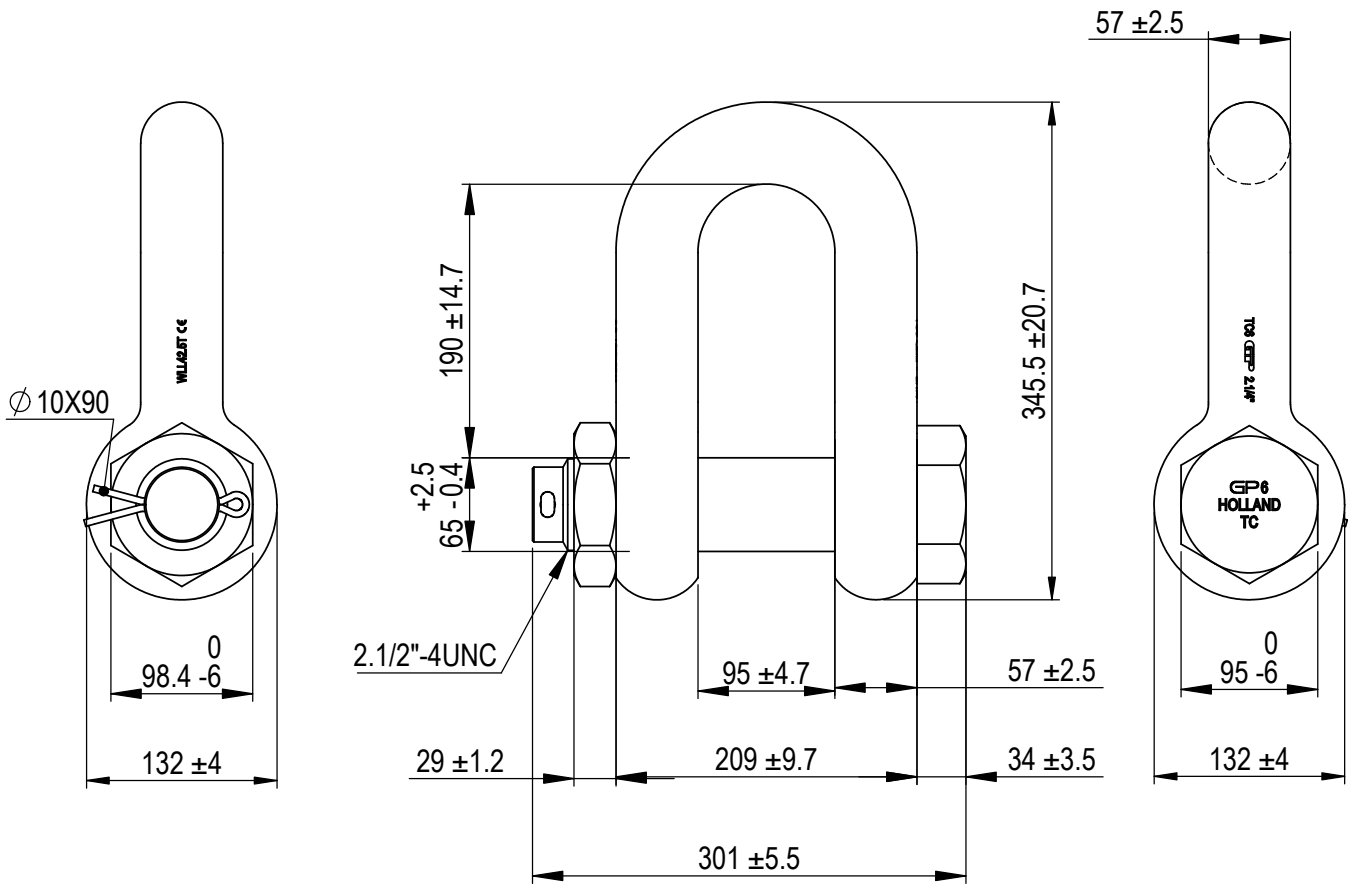

Green Pin® Dee Shackle BN
 Group : G-4153
 Part : GPGDMB57
 WLL : 42.5t

We reserve the right to make amendments on specifications in this drawing without prior notification.

Rev.	Description	Date	Drawn
A	Drawing updated	2022-1-1	DL
0	First Issue	31-07-09	H.T.

Green Pin®
 P.O. Box 57, 3360 AB Sliedrecht (The Netherlands)
 Industrieweg 6, 3361 HJ Sliedrecht
 Tel. +31(0)184-413300 www.greenpin.com

Title Green Pin® Dee Shackle BN		Remark G-4153 GPGDMB57		Format A4	
Standard dee shackle with safety bolt				Scale 1:5.25	
				Drawing number 5036	Rev. A