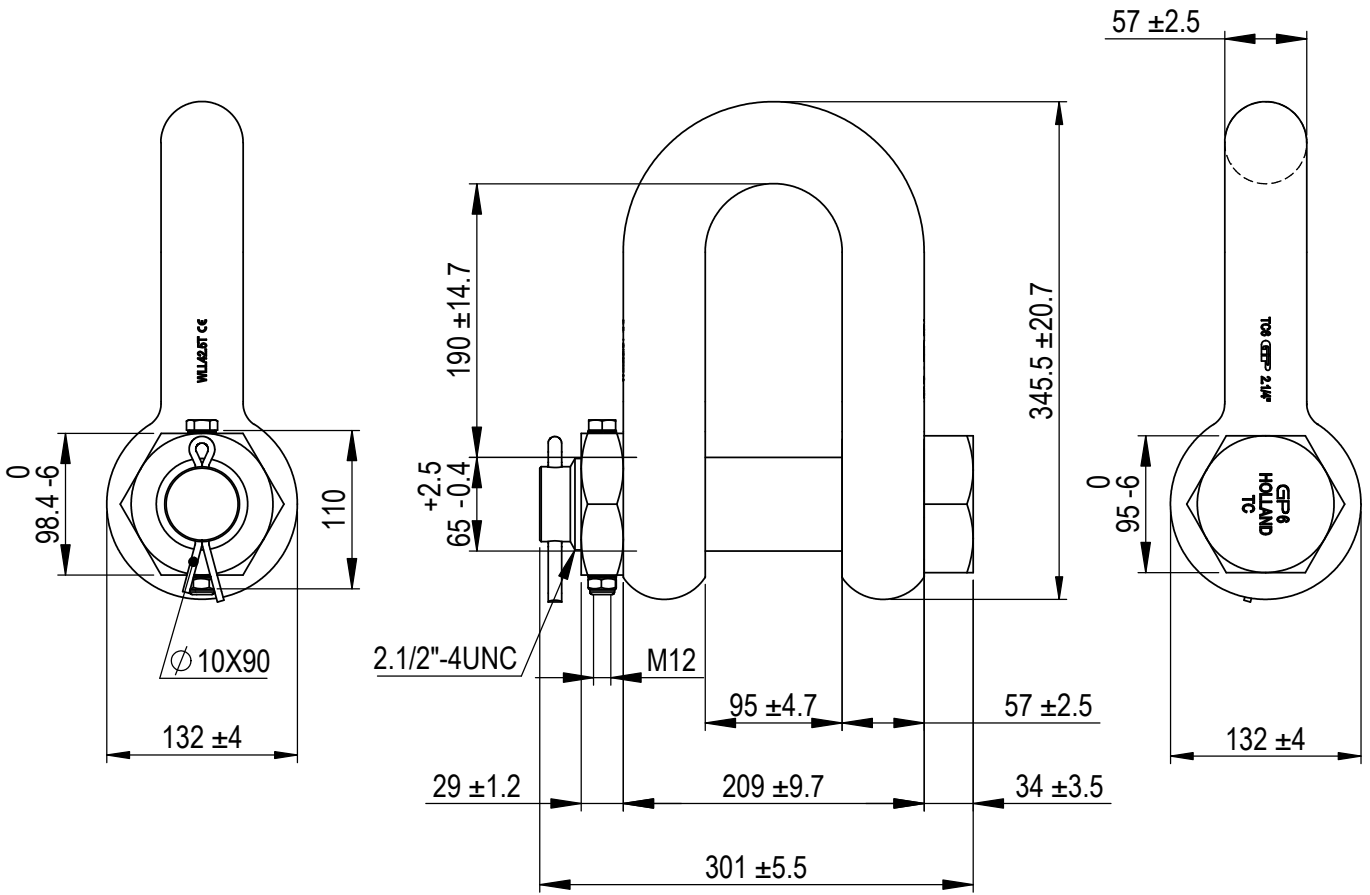

Green Pin® Dee Shackle FN
 Group : G-4133
 Part : GPGDMB57FN
 WLL : 42.5t

We reserve the right to make amendments on specifications in this drawing without prior notification.

Rev.	Description	Date	Drawn
0	First Issue	2022-1-1	DL

Green Pin®
 P.O. Box 57, 3360 AB Sliedrecht (The Netherlands)
 Industrieweg 6, 3361 HJ Sliedrecht
 Tel. +31(0)184-413300 www.greenpin.com

Title Green Pin® Dee Shackle FN Standard dee shackle with safety bolt and fixed nut		Remark G-4133 GPGDMB57FN		Format A4	
				Scale 1:5.25	
				Drawing number 5981	Rev. 0