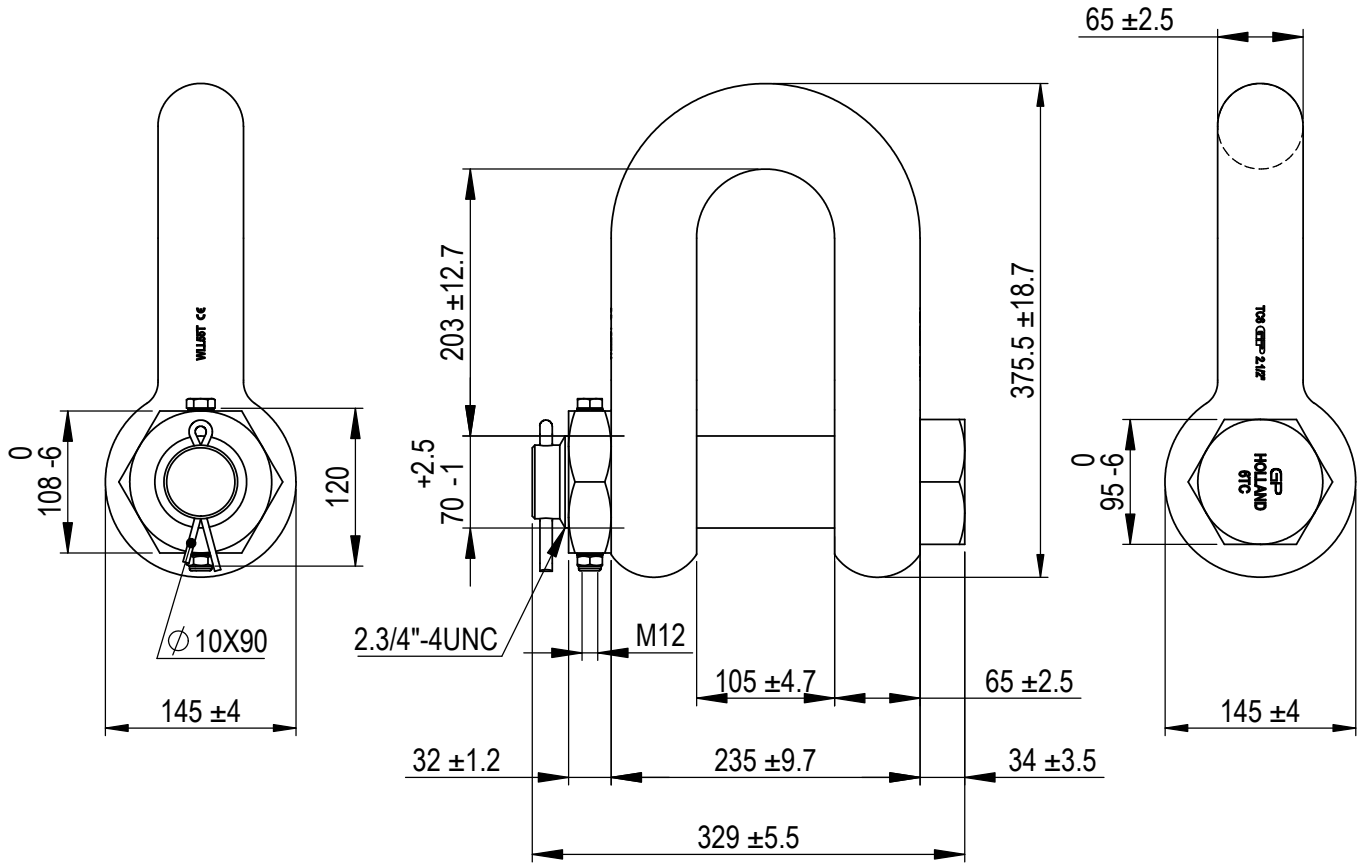

Green Pin® Dee Shackle FN
 Group : G-4133
 Part : GPGDMB65FN
 WLL : 55t

We reserve the right to make amendments on specifications in this drawing without prior notification.

Rev.	Description	Date	Drawn
0	First Issue	2022-1-1	DL

P.O. Box 57, 3360 AB Sliedrecht (The Netherlands)
 Industrieweg 6, 3361 HJ Sliedrecht
 Tel. +31(0)184-413300 www.greenpin.com

Format	A4		
Scale	1:5.75		
Drawing number	5982	Rev.	0

Title **Green Pin® Dee Shackle FN**
 Standard dee shackle with safety bolt and fixed nut