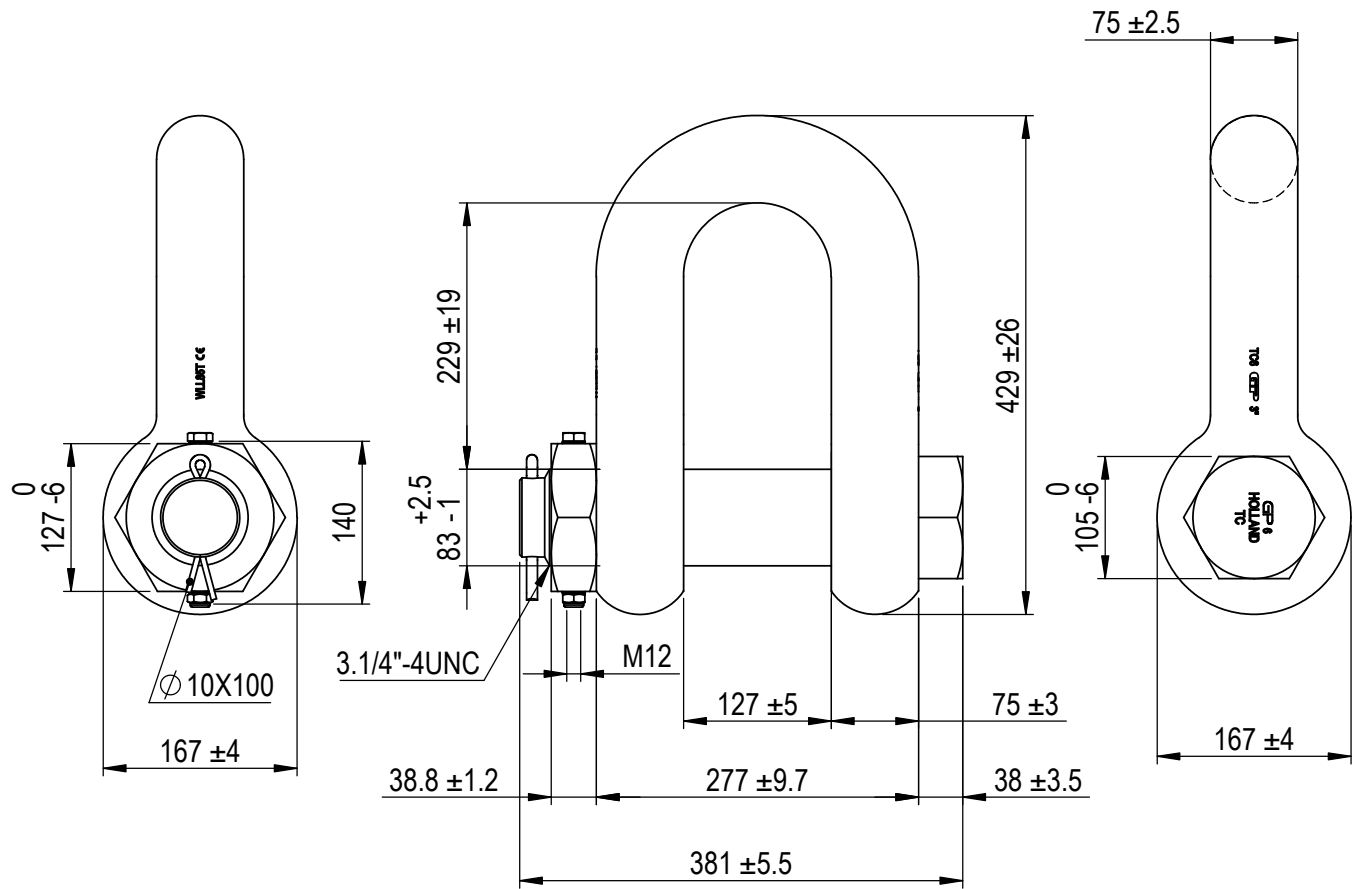

Green Pin® Dee Shackle FN
 Group : G-4133
 Part : GPGDMB75FN
 WLL : 85t

We reserve the right to make amendments on specifications in this drawing without prior notification.

Rev.	Description	Date	Drawn
0	First Issue	2022-1-1	DL

Green Pin®
 P.O. Box 57, 3360 AB Sliedrecht (The Netherlands)
 Industrieweg 6, 3361 HJ Sliedrecht
 Tel. +31(0)184-413300 www.greenpin.com

Title Green Pin® Dee Shackle FN		Remark G-4133 GPGDMB75FN		Format A4	
Standard dee shackle with safety bolt and fixed nut				Scale 1:6.5	
				Drawing number 5983	Rev. 0