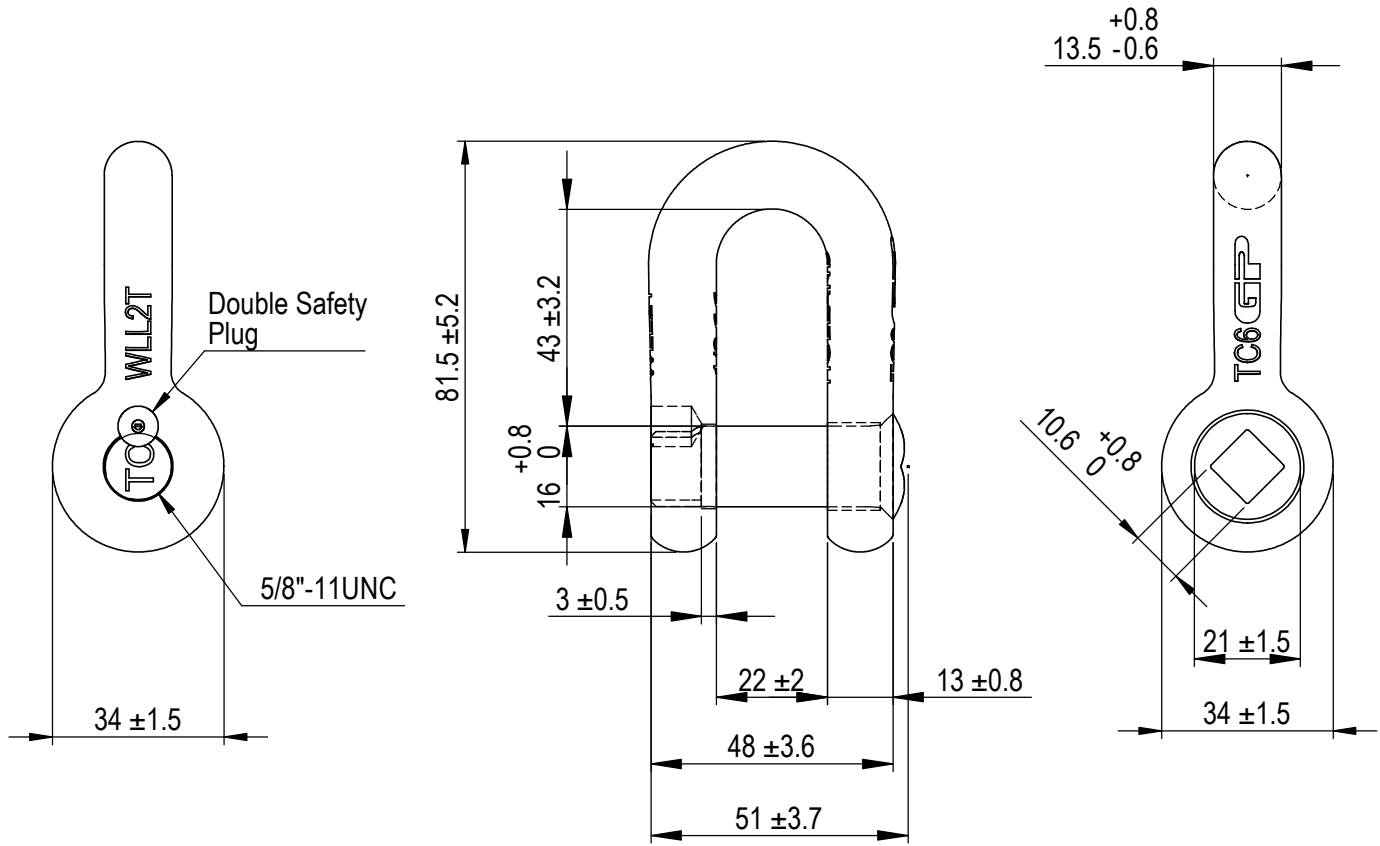

Green Pin® Fishing Dee Shackle FP DSP

Group : G-4139

Part : GPGDVV13DS

WLL : 2t

We reserve the right to make amendments on specifications in this drawing without prior notification.

Rev.	Description	Date	Drawn
0	First Issue	2020/11/1	DL

Green Pin®

P.O. Box 57, 3360 AB Sliedrecht (The Netherlands)
 Industrieweg 6, 3361 HJ Sliedrecht
 Tel. +31(0)184-413300 www.greenpin.com

Title **Green Pin® Fishing Dee Shackle FP DSP**
 Dee shackle with square sunken hole screw pin (flush) and double safety plug

Remark
 G-4139
 GPGDVV13DS

Format	A4	 	
Scale	1:1.5		
Drawing number	5215	Rev.	0