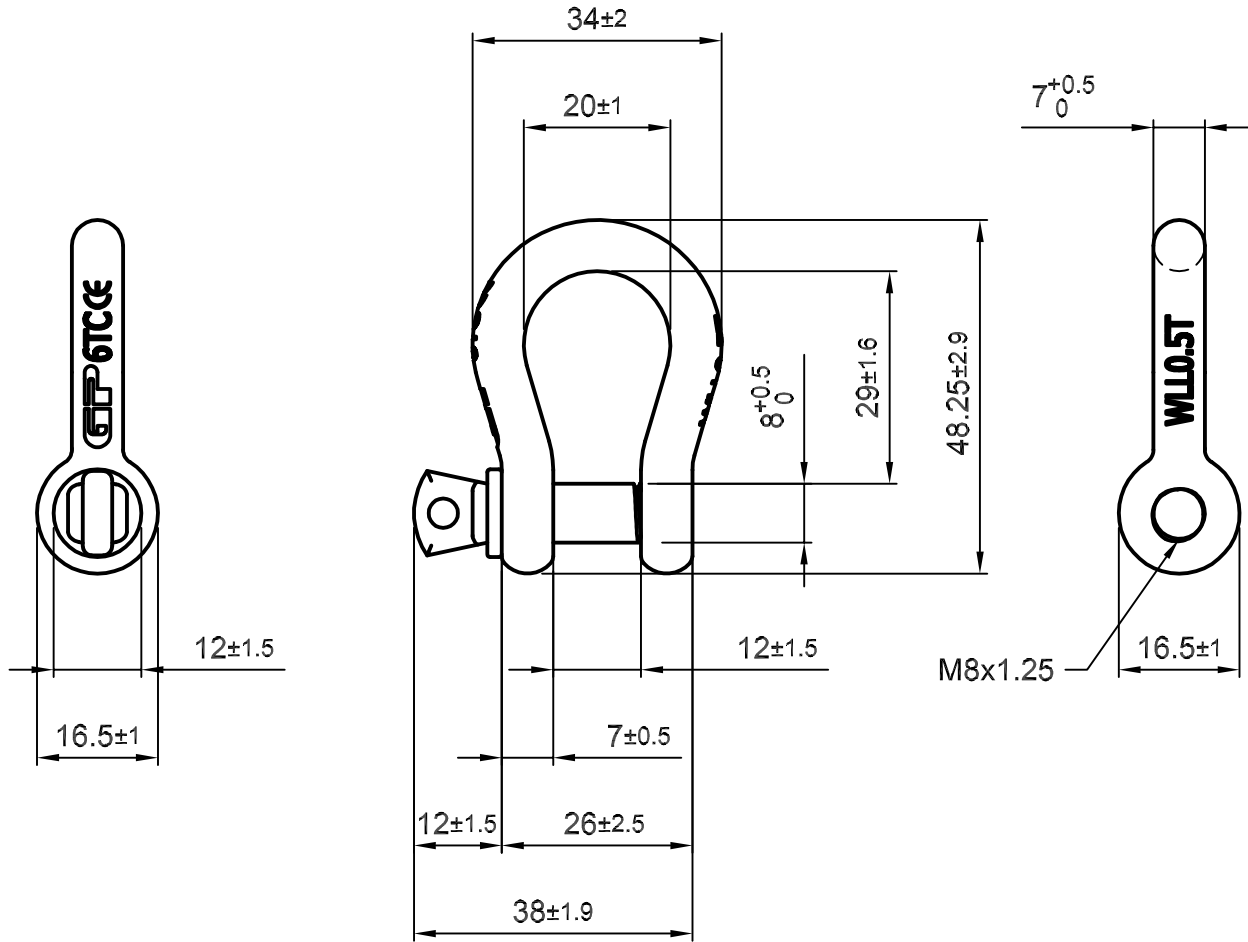

Green Pin® Standard Shackles

Group : G-4161

Part : GPGHBB06

WLL : 0.5 t

We reserve the right to make amendments on specifications in this drawing without prior notification.

P.O. Box 57, 3360 AB Sliedrecht
(The Netherlands)
Industrieweg 6, 3361 HJ Sliedrecht
Tel. 0184-413300 Fax. 0184-413101

Title **Green Pin® Standard Shackles**
bow shackles with screw collar pin

Remark
G-4161
GPGHBB06

Format	A4	
Scale	1:1	
Drawing number	5051	Rev.
		0