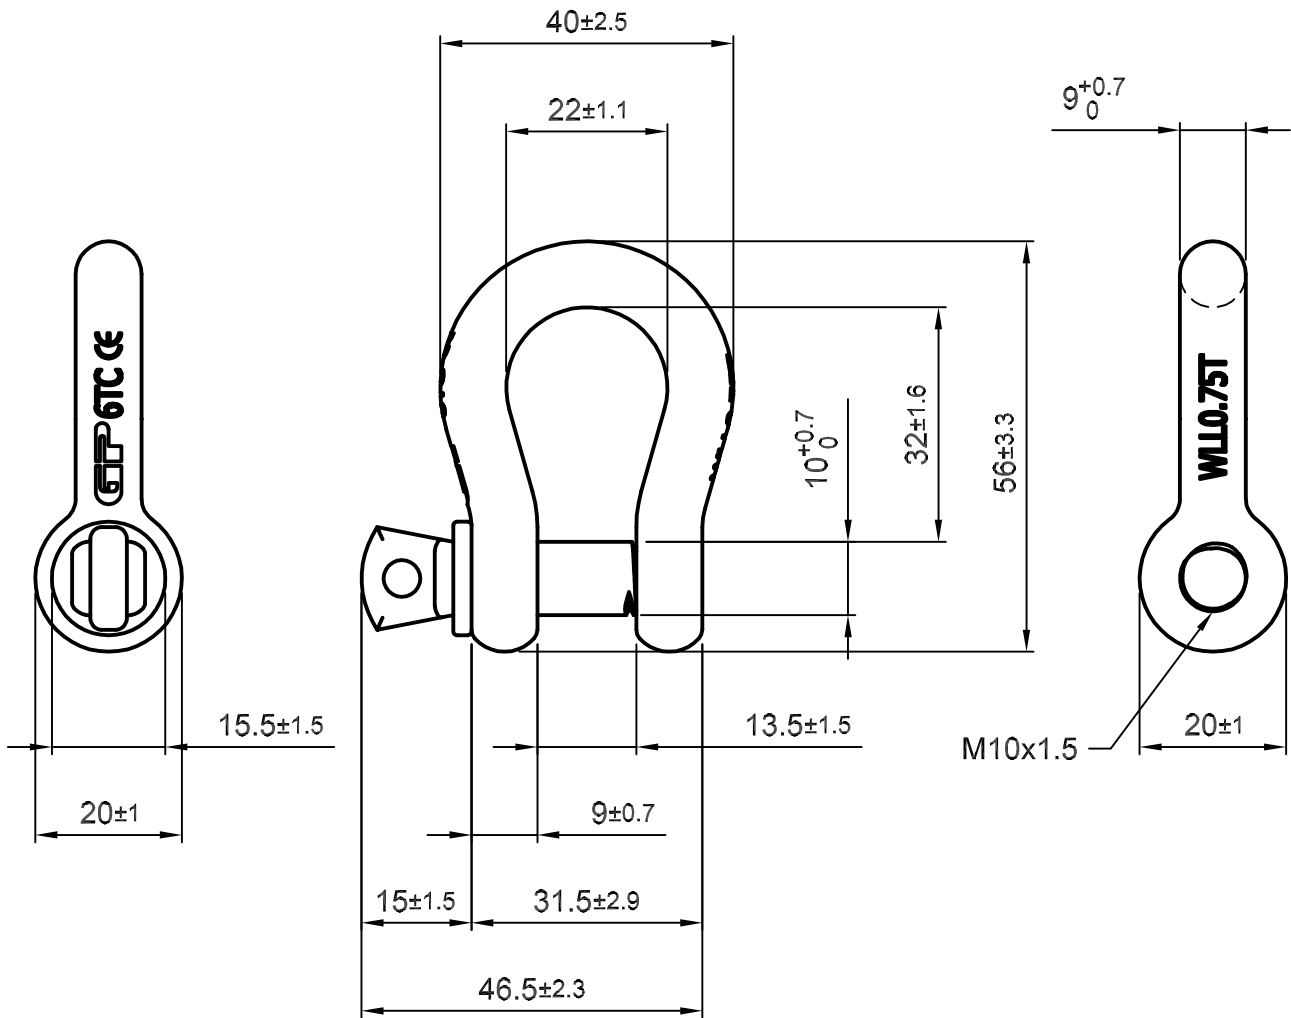

Green Pin® Standard Shackles

Group : G-4161

Part : GPGHBB08

WLL : 0.75 t

We reserve the right to make amendments on specifications in this drawing without prior notification.

P.O. Box 57, 3360 AB Sliedrecht  
(The Netherlands)  
Industrieweg 6, 3381 HJ Sliedrecht  
Tel. 0184-413300 Fax. 0184-413101

Title **Green Pin® Standard Shackles**  
bow shackles with screw collar pin

Remark  
G-4161  
GPGHBB08

Format	A4	
Scale	1:1	
Drawing number	5052	Rev.
		0