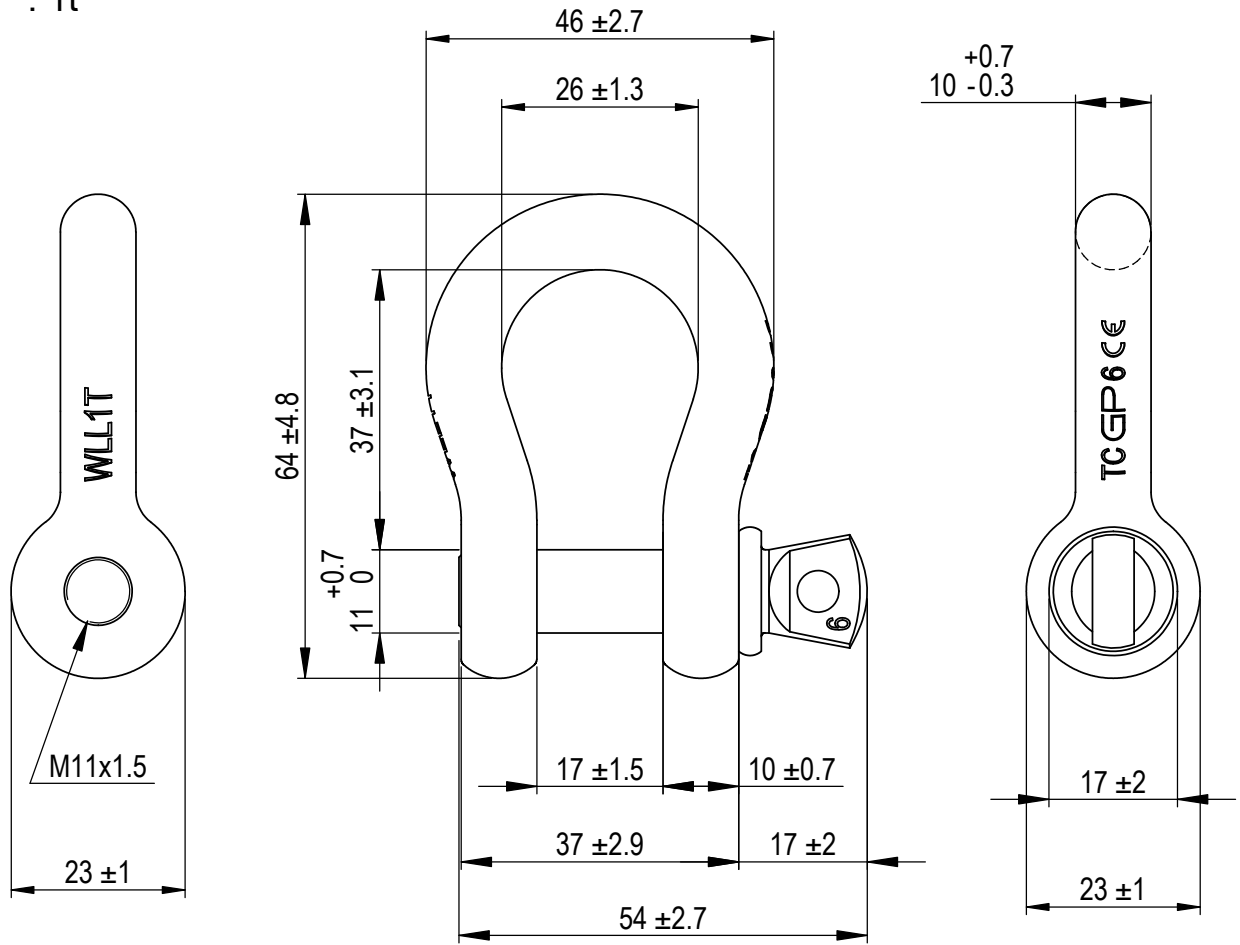

Green Pin® Bow Shackle SC

Group : G-4161

Part : GPGHBB10

WLL : 1t

We reserve the right to make amendments on specifications in this drawing without prior notification.

Rev.	Description	Date	Drawn
A	Drawing updated	2022-1-1	DL
0	First Issue	31-07-09	H.T.

P.O. Box 57, 3360 AB Sliedrecht (The Netherlands)  
 Industrieweg 6, 3361 HJ Sliedrecht  
 Tel. +31(0)184-413300 www.greenpin.com

Format	A4	
Scale	1:1	
Drawing number		Rev.
5053		A

Title **Green Pin® Bow Shackle SC**  
 Standard bow shackle with screw collar pin