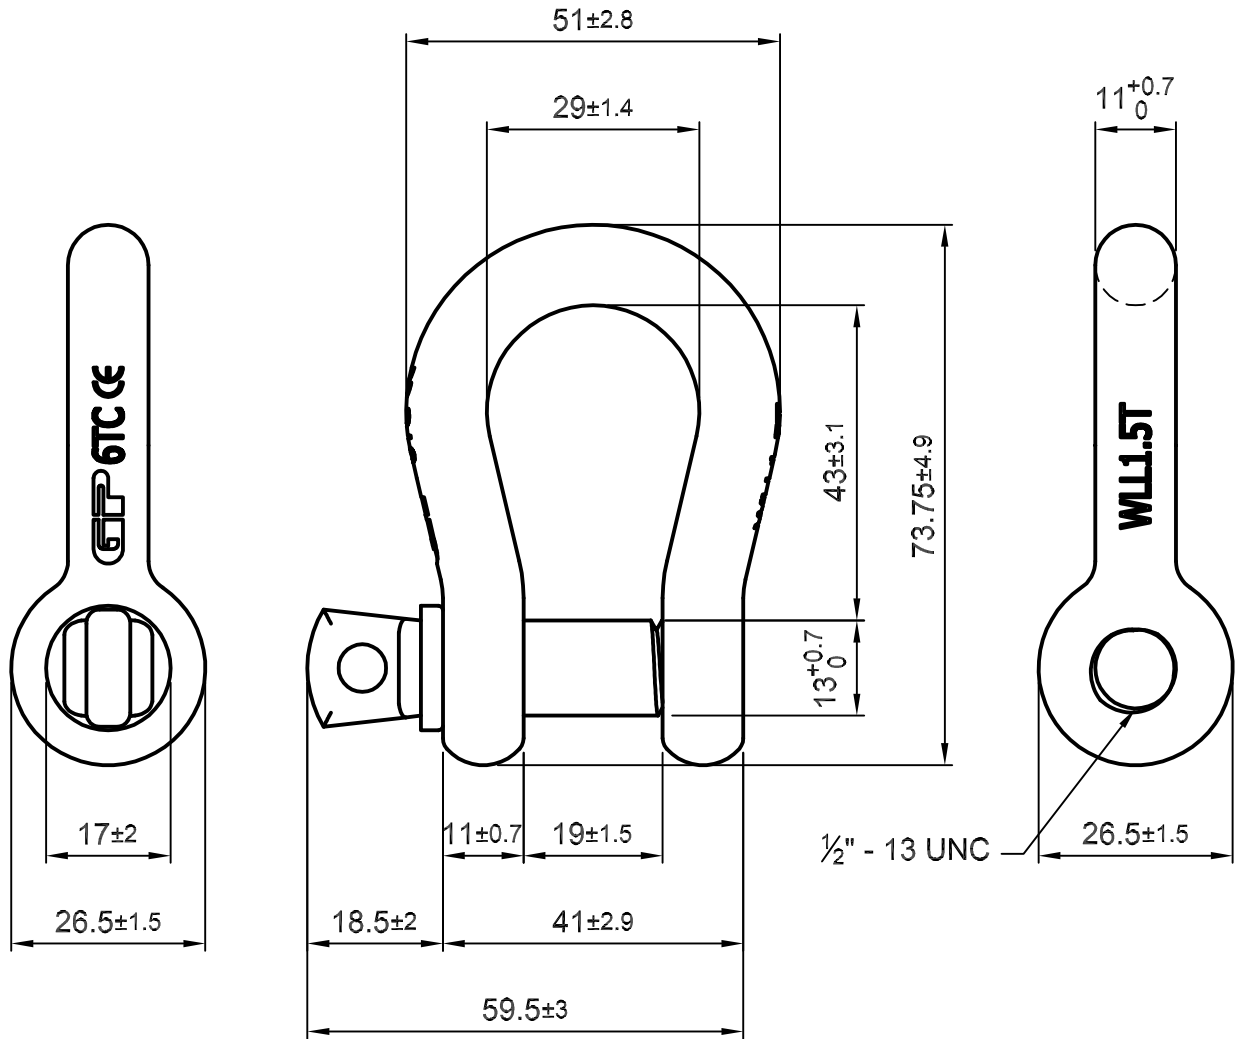

Green Pin® Standard Shackles

Group : G-4161

Part : GPGHBB11

WLL : 1.5 t

We reserve the right to make amendments on specifications in this drawing without prior notification.

Rev.	Description	Date	Drawn
0	First Issue	31-07-09	H.T.

Title **Green Pin® Standard Shackles**
bow shackles with screw collar pin

Remark
G-4161
GPGHBB11

P.O. Box 57, 3360 AB Sliedrecht
(The Netherlands)
Industrieweg 6, 3361 HJ Sliedrecht
Tel. 0184-413300 Fax. 0184-413101

Format	A4	
Scale	1:1	
Drawing number	5054	Rev.
		0