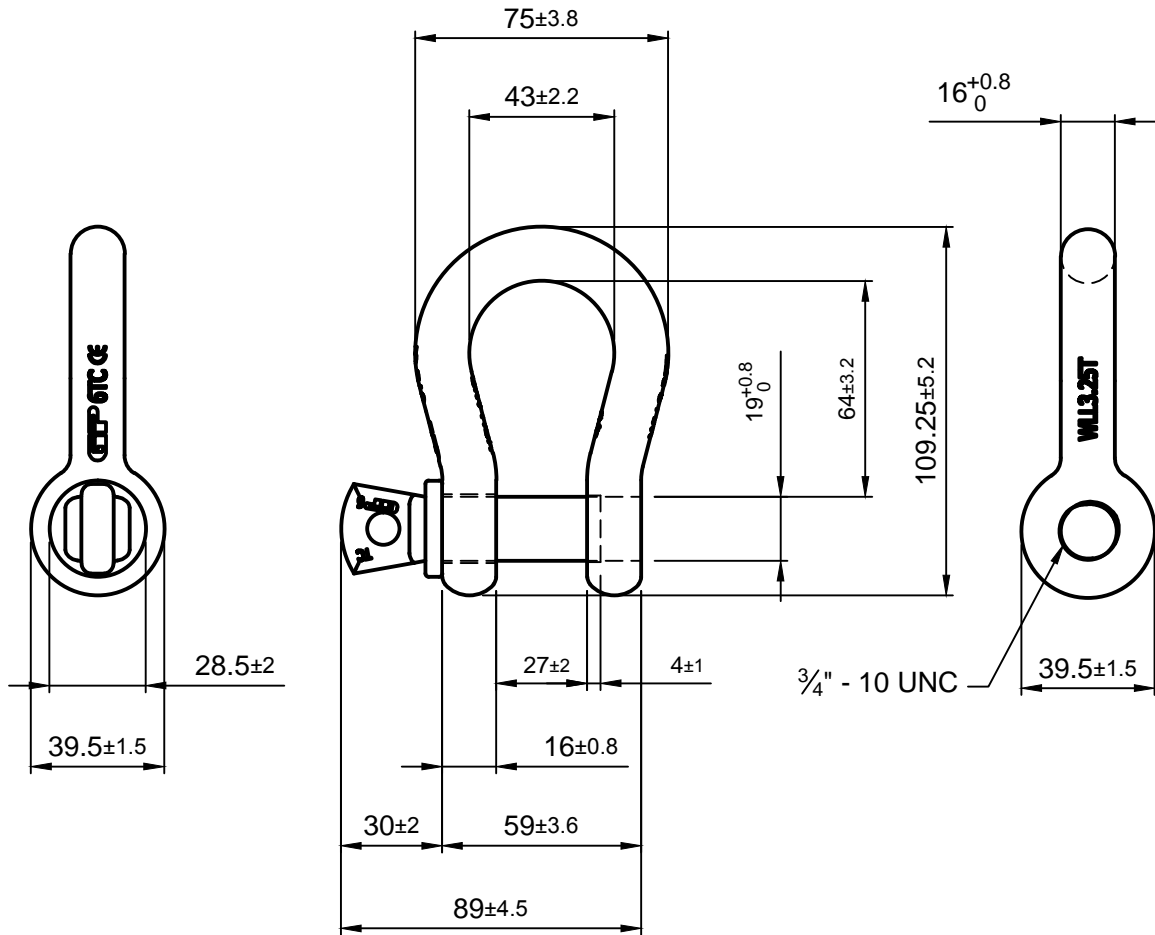

Green Pin® Standard Shackles

Group : G-4161

Part : GPGHBB16

WLL : 3.25 t

We reserve the right to make amendments on specifications in this drawing without prior notification.

P.O. Box 57, 3360 AB Sliedrecht
(The Netherlands)
Industrieweg 6, 3361 HJ Sliedrecht
Tel. 0184-413300 Fax. 0184-413101

| | | | |
|-------|--------------------------------------------------------------------|--------|--------------------|
| Title | Green Pin® Standard Shackles bow shackles with screw collar pin | Remark | G-4161 GPGHBB16 |
|-------|--------------------------------------------------------------------|--------|--------------------|

| | | | |
|----------------|------|--|-----------|
| Format | A4 | | Rev. A |
| Scale | 1:2 | | |
| Drawing number | 5056 | | |