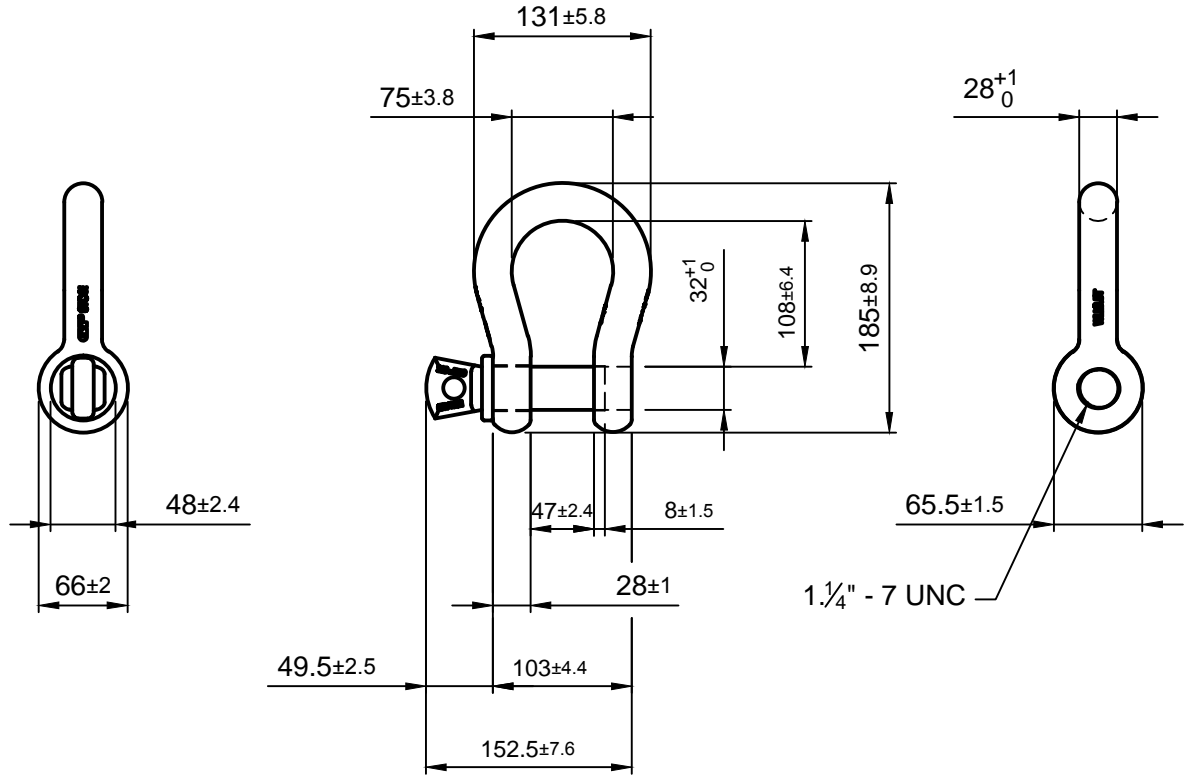

Green Pin® Standard Shackles

Group : G-4161

Part : GPGHBB28

WLL : 9.5 t

We reserve the right to make amendments on specifications in this drawing without prior notification.

P.O. Box 57, 3360 AB Sliedrecht
(The Netherlands)
Industrieweg 6, 3361 HJ Sliedrecht
Tel. 0184-413300 Fax. 0184-413101

Title	Green Pin® Standard Shackles bow shackles with screw collar pin	Remark	G-4161 GPGHBB28
-------	--	--------	--------------------

Format	A4		
Scale	1:5		
Drawing number	5060	Rev.	A