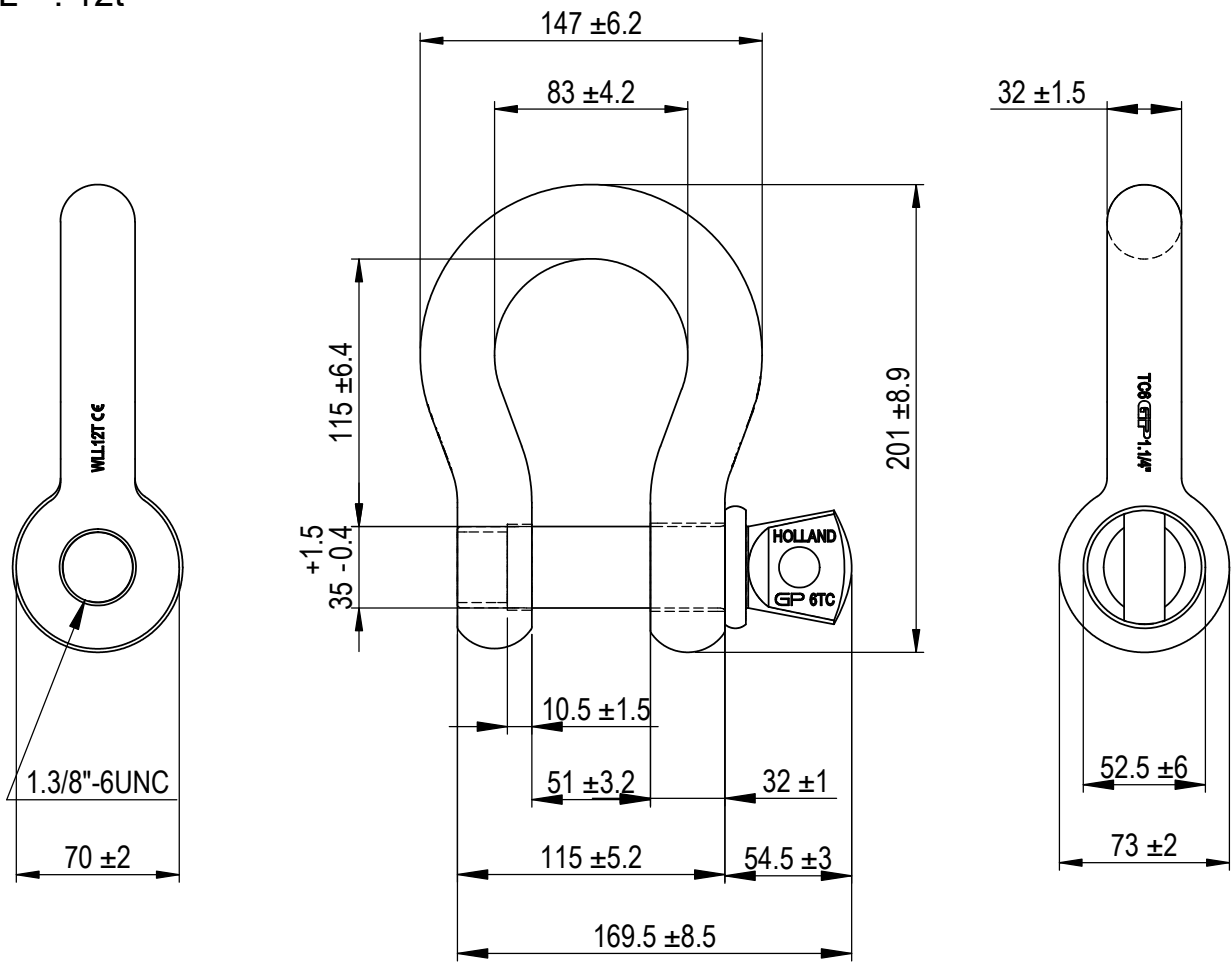

Green Pin® Bow Shackle SC
 Group : G-4161
 Part : GPGHBB32
 WLL : 12t

We reserve the right to make amendments on specifications in this drawing without prior notification.

Rev.	Description	Date	Drawn
B	Drawing updated	2022-1-1	DL
A	Chamber in eye	13-10-11	H.T.
0	First Issue	31-07-09	H.T.

Remark
 G-4161
 GPGHBB32

Format	A4	 
Scale	1:3.25	
Drawing number	5061	Rev.
		B

1

2

3

4