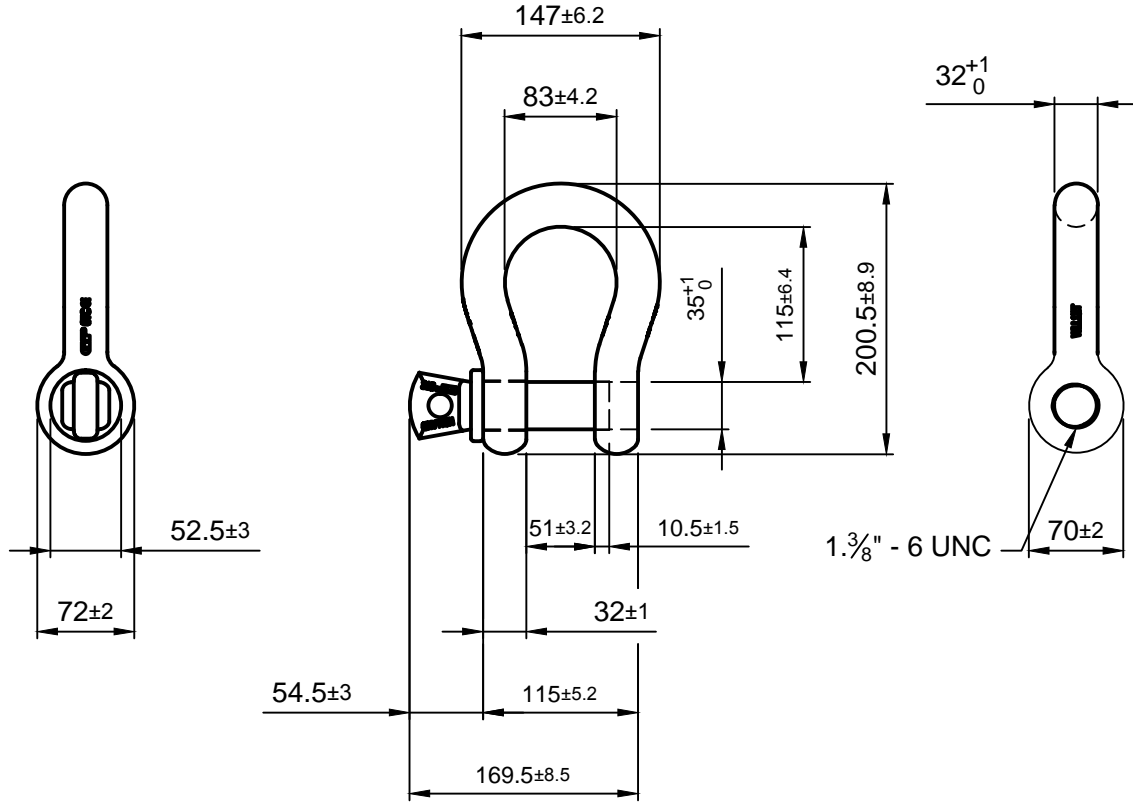

Green Pin® Standard Shackles

Group : G-4161

Part : GPGHBB32

WLL : 12 t

We reserve the right to make amendments on specifications in this drawing without prior notification.

P.O. Box 57, 3360 AB Sliedrecht
(The Netherlands)
Industrieweg 6, 3361 HJ Sliedrecht
Tel. 0184-413300 Fax. 0184-413101

| | | | |
|-------|--|--------|--------------------|
| Title | Green Pin® Standard Shackles bow shackles with screw collar pin | Remark | G-4161 GPGHBB32 |
|-------|--|--------|--------------------|

| | | | |
|----------------|------|------|---|
| Format | A4 | | |
| Scale | 1:5 | | |
| Drawing number | 5061 | Rev. | A |