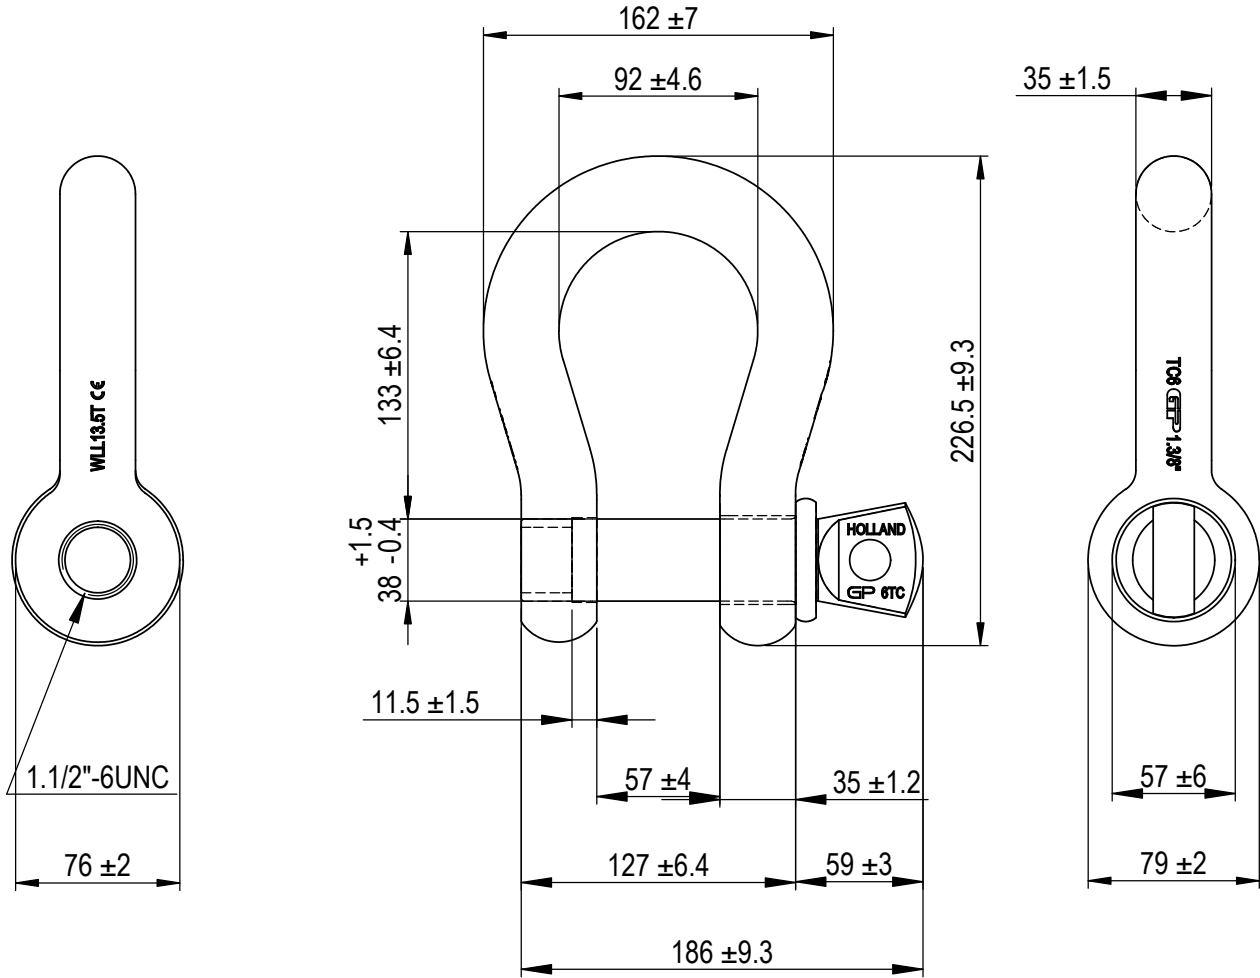

Green Pin® Bow Shackle SC
 Group : G-4161
 Part : GPGHBB35
 WLL : 13.5t

We reserve the right to make amendments on specifications in this drawing without prior notification.

Rev.	Description	Date	Drawn
B	Drawing updated	2022-1-1	DL
A	Chamber in eye	13-10-11	H.T.
0	First Issue	31-07-09	H.T.

P.O. Box 57, 3360 AB Sliedrecht (The Netherlands)
 Industrieweg 6, 3361 HJ Sliedrecht
 Tel. +31(0)184-413300 www.greenpin.com

Format	A4		
Scale	1:3.5		
Drawing number			
5062			
Rev.		B	

Title **Green Pin® Bow Shackle SC**
 Standard bow shackle with screw collar pin