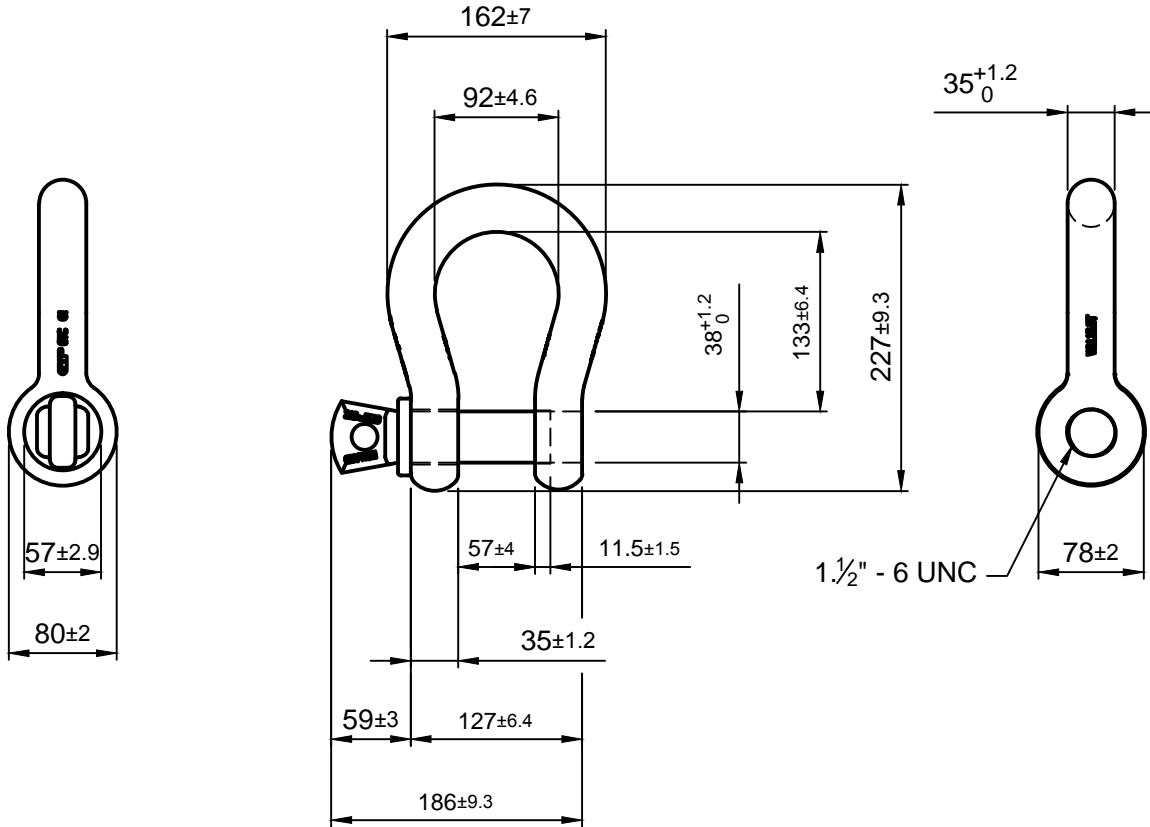

Green Pin® Standard Shackles

Group : G-4161

Part : GPGHBB35

WLL : 13.5 t

We reserve the right to make amendments on specifications in this drawing without prior notification.

P.O. Box 57, 3360 AB Sliedrecht
(The Netherlands)
Industrieweg 6, 3361 HJ Sliedrecht
Tel. 0184-413300 Fax. 0184-413101

Title	Green Pin® Standard Shackles bow shackles with screw collar pin	Remark	G-4161 GPGHBB35
-------	--	--------	--------------------

Format	A4		
Scale	1:5		
Drawing number	5062	Rev.	A