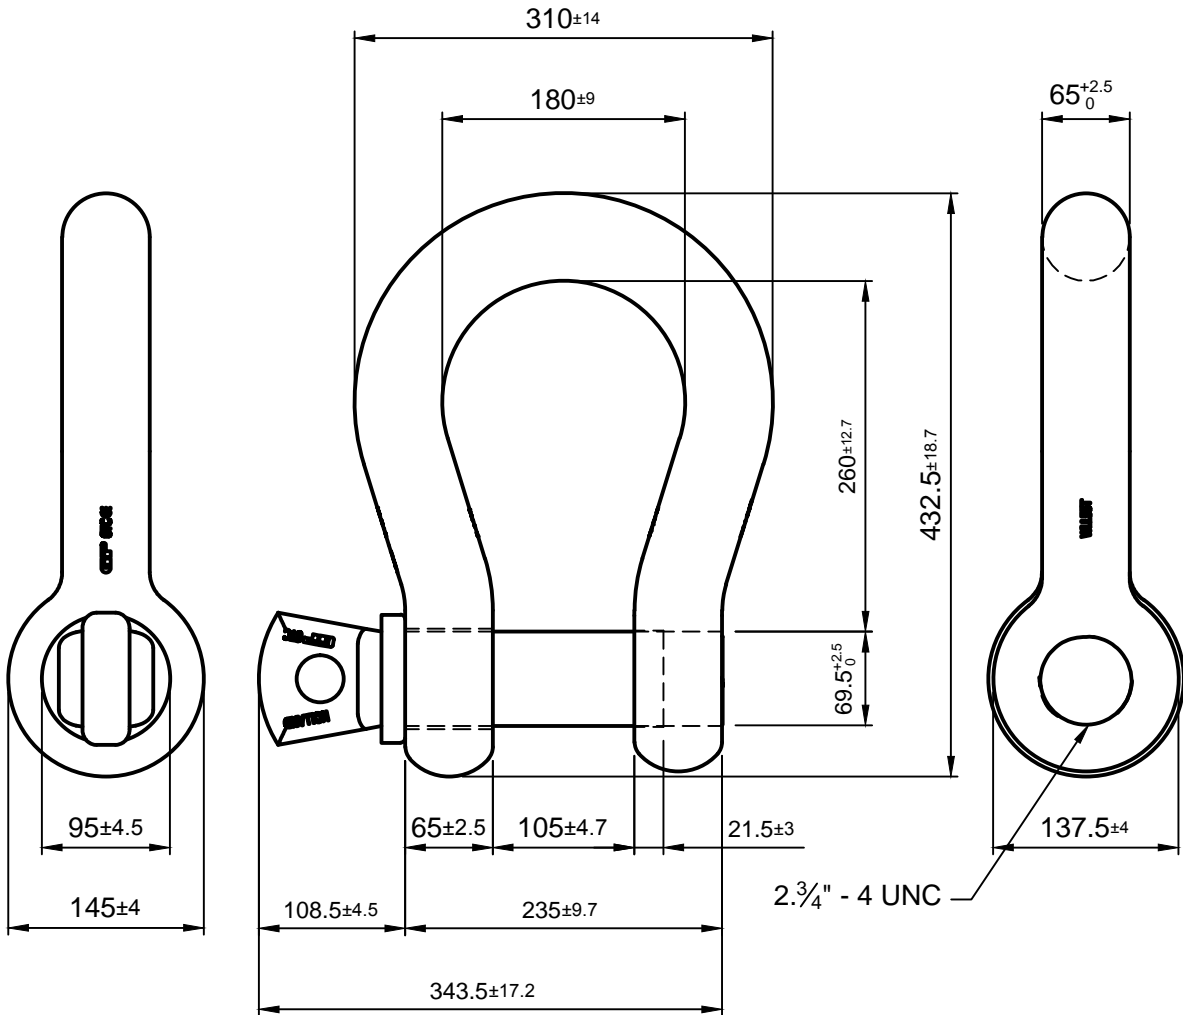

Green Pin® Standard Shackles

Group : G-4161

Part : GPGHBB65

WLL : 55 t

A

A

B

B

C

C

D

D

E

E

We reserve the right to make amendments on specifications in this drawing without prior notification.

F

F

A	Chamber in eye	13-10-11	H.T.
0	First Issue	31-07-09	H.T.
Rev.	Description	Date	Drawn

Copyright by Van Beest B.V. moreover this document is the property of Van Beest B.V. This document or any part of it may neither be made known, copied or multiplied, nor used for any purpose other than that for which it is specifically furnished, without the prior written consent of Van Beest B.V.

VAN BEEST

P.O. Box 57, 3360 AB Sliedrecht
(The Netherlands)
Industrieweg 6, 3361 HJ Sliedrecht
Tel. 0184-413300 Fax. 0184-413101

Title **Green Pin® Standard Shackles
bow shackles with screw collar pin** Remark
G-4161
GPGHBB65

Format **A4**

Scale **1:5**

Drawing number **5067** Rev. **A**