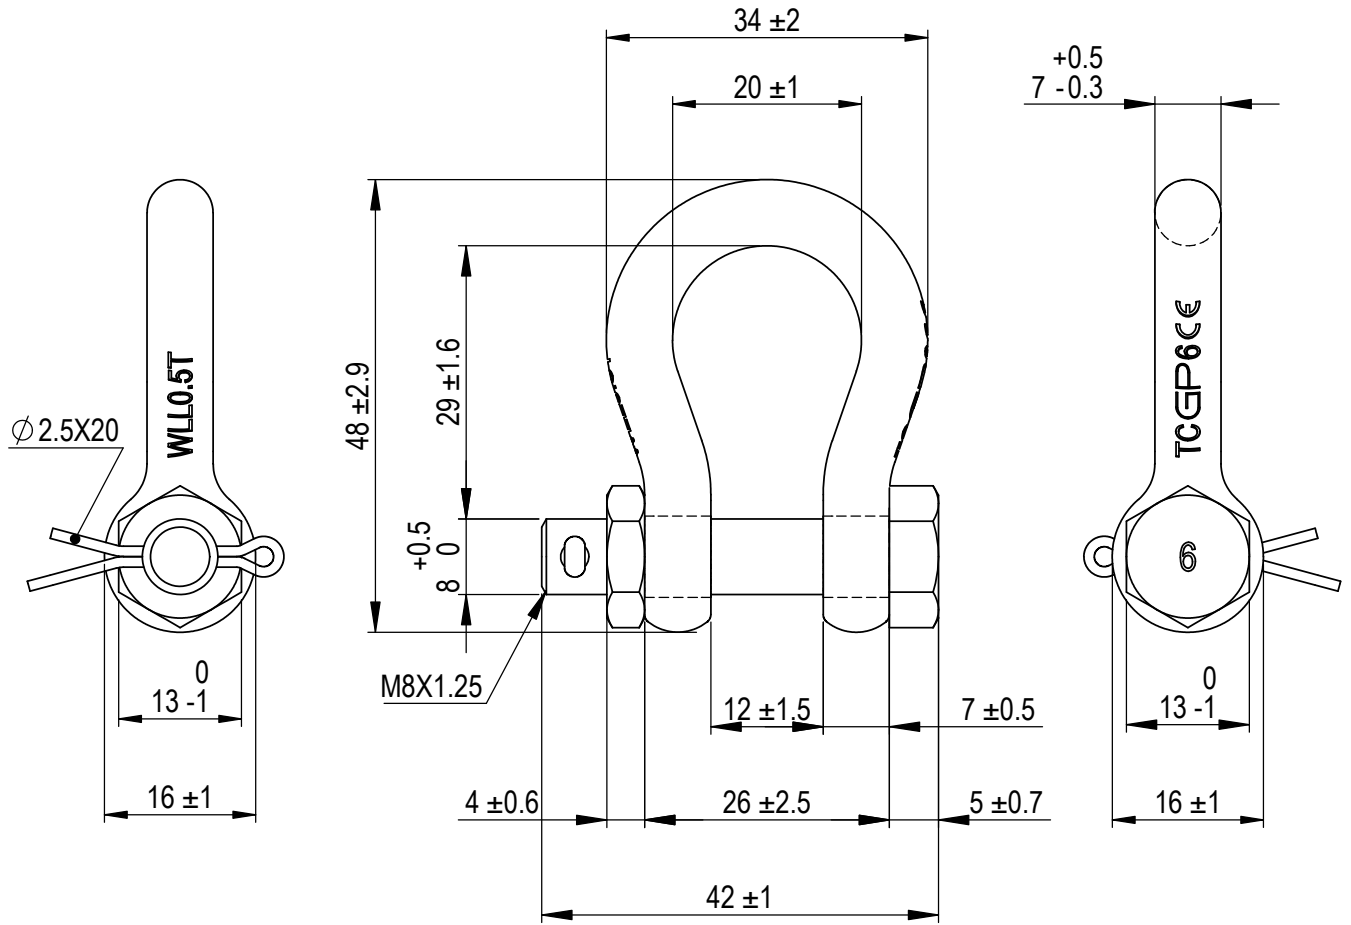

Green Pin® Bow Shackle BN

Group : G-4163

Part : GPGHMB06

WLL : 0.5t

We reserve the right to make amendments on specifications in this drawing without prior notification.

Rev.	Description	Date	Drawn
A	Drawing updated	2022-1-1	DL
0	First Issue	31-07-09	H.T.

P.O. Box 57, 3360 AB Sliedrecht (The Netherlands)  
 Industrieweg 6, 3361 HJ Sliedrecht  
 Tel. +31(0)184-413300 www.greenpin.com

Format	A4		
Scale	1.25:1		
Drawing number	5000	Rev.	A

Title **Green Pin® Bow Shackle BN**  
 Standard bow shackle with safety bolt