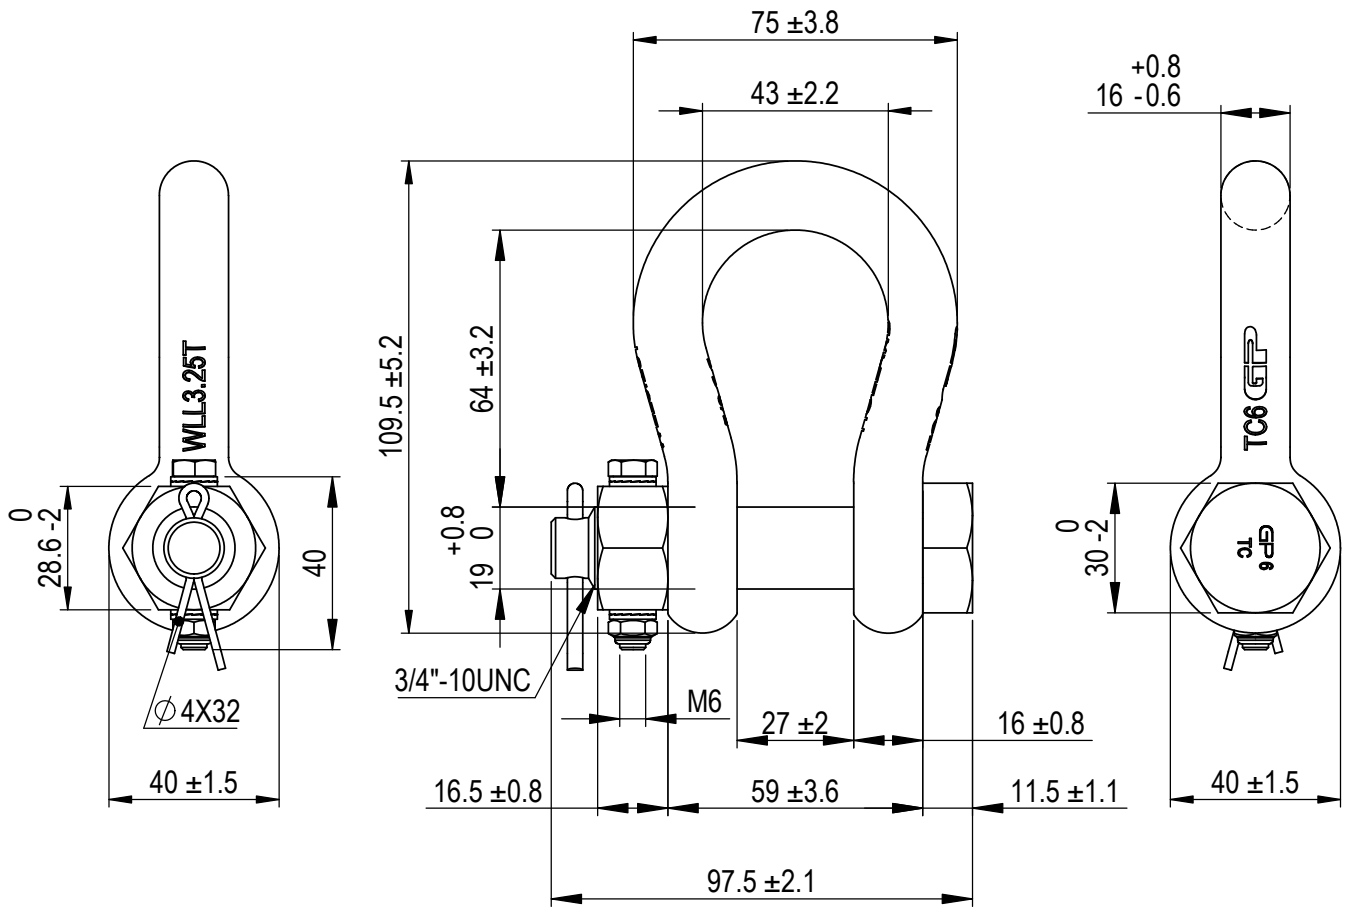

Green Pin® Bow Shackle FN
 Group : G-4143
 Part : GPGHMB16FN
 WLL : 3.25t

We reserve the right to make amendments on specifications in this drawing without prior notification.

Rev.	Description	Date	Drawn
0	First Issue	2022-1-1	DL

Green Pin®
 P.O. Box 57, 3360 AB Sliedrecht (The Netherlands)
 Industrieweg 6, 3361 HJ Sliedrecht
 Tel. +31(0)184-413300 www.greenpin.com

Title Green Pin® Bow Shackle FN Standard bow shackle with safety bolt and fixed nut		Remark G-4143 GPGHMB16FN		Format A4	
				Scale 1:1.75	
				Drawing number 5156	Rev. 0