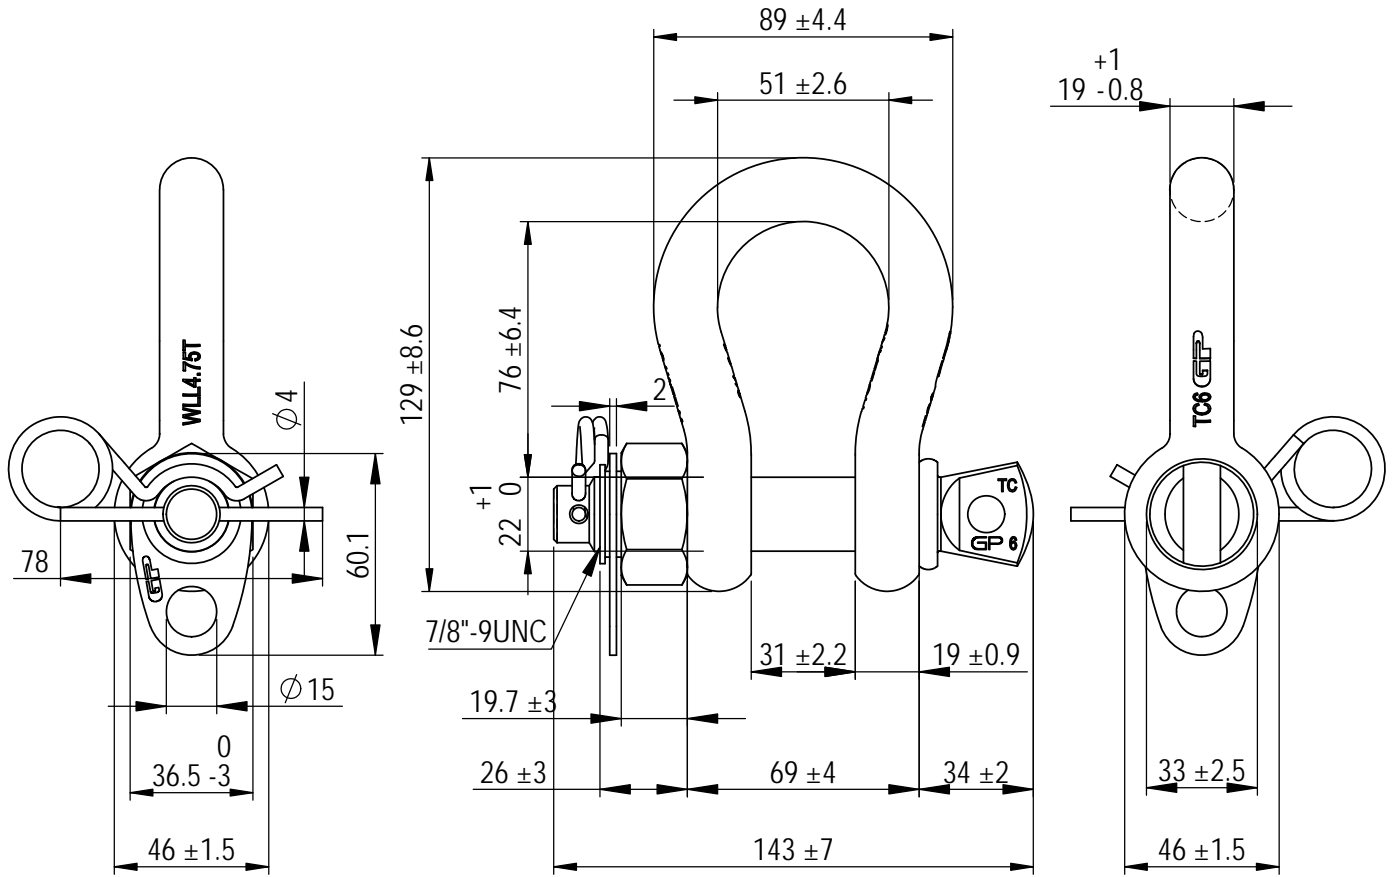

Green Pin® Catch Bow Shackle BN
 Group : G-4163H
 Part : GPGHMB19H
 WLL : 4.75t

We reserve the right to make amendments on specifications in this drawing without prior notification.

Rev.	Description	Date	Drawn
0	First Issue	2022-3-1	DL

P.O. Box 57, 3360 AB Sliedrecht (The Netherlands)
 Industrieweg 6, 3361 HJ Sliedrecht
 Tel. +31(0)184-413300 www.greenpin.com

Format	A4		
Scale	1:2.25		
Drawing number	6002	Rev.	0

Title **Green Pin® Catch Bow Shackle BN**
 Standard catch bow shackle with safety bolt