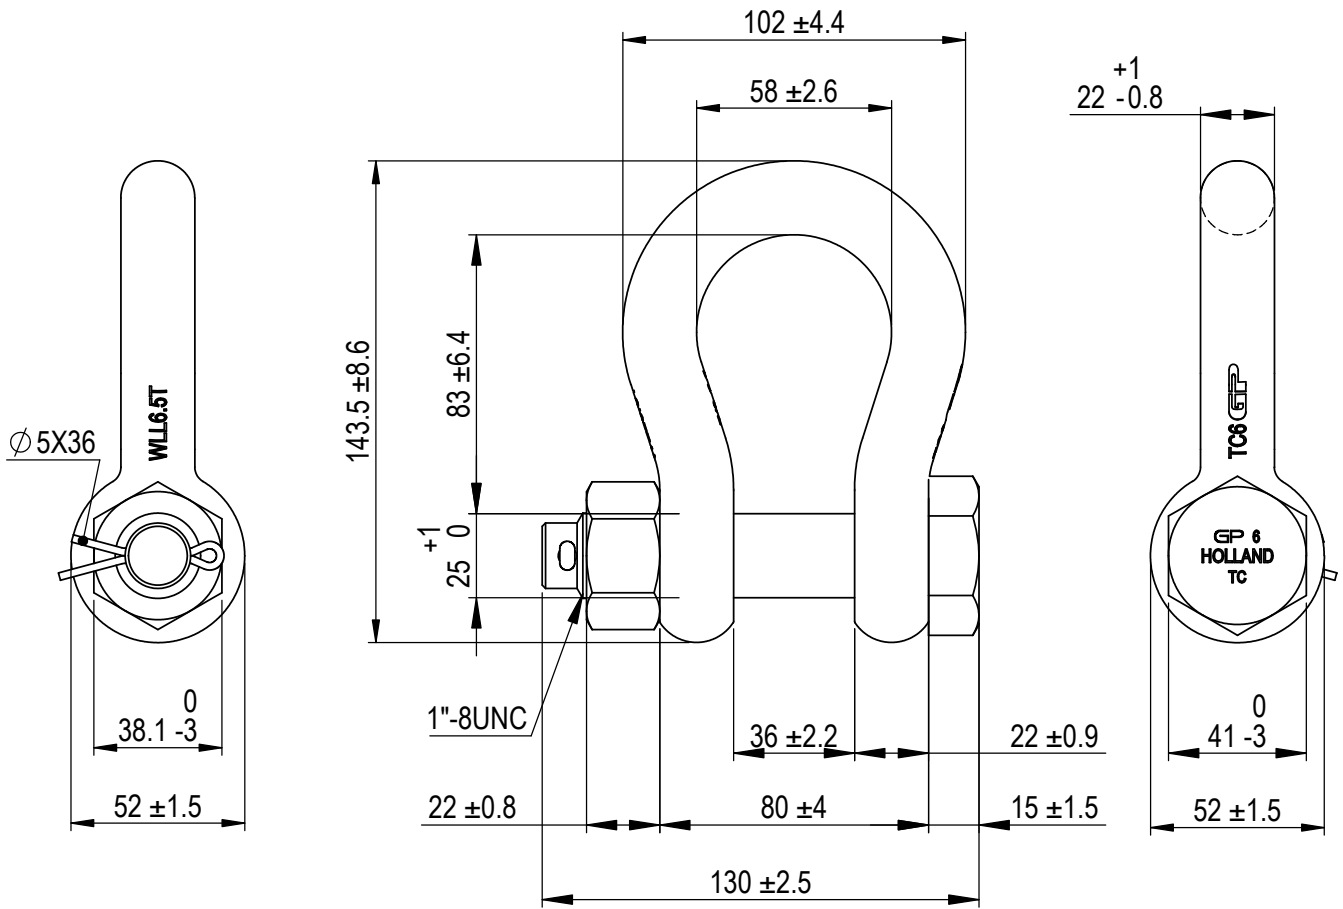

Green Pin® Bow Shackle BN
 Group : G-4163
 Part : GPGHMB22
 WLL : 6.5t

We reserve the right to make amendments on specifications in this drawing without prior notification.

Rev.	Description	Date	Drawn
A	Drawing updated	2022-1-1	DL
0	First Issue	2020/4/1	DL

P.O. Box 57, 3360 AB Sliedrecht (The Netherlands)
 Industrieweg 6, 3361 HJ Sliedrecht
 Tel. +31(0)184-413300 www.greenpin.com

Format	A4		
Scale	1:2.25		
Drawing number			
5007			
Rev.		A	

Title **Green Pin® Bow Shackle BN**
 Standard bow shackle with safety bolt