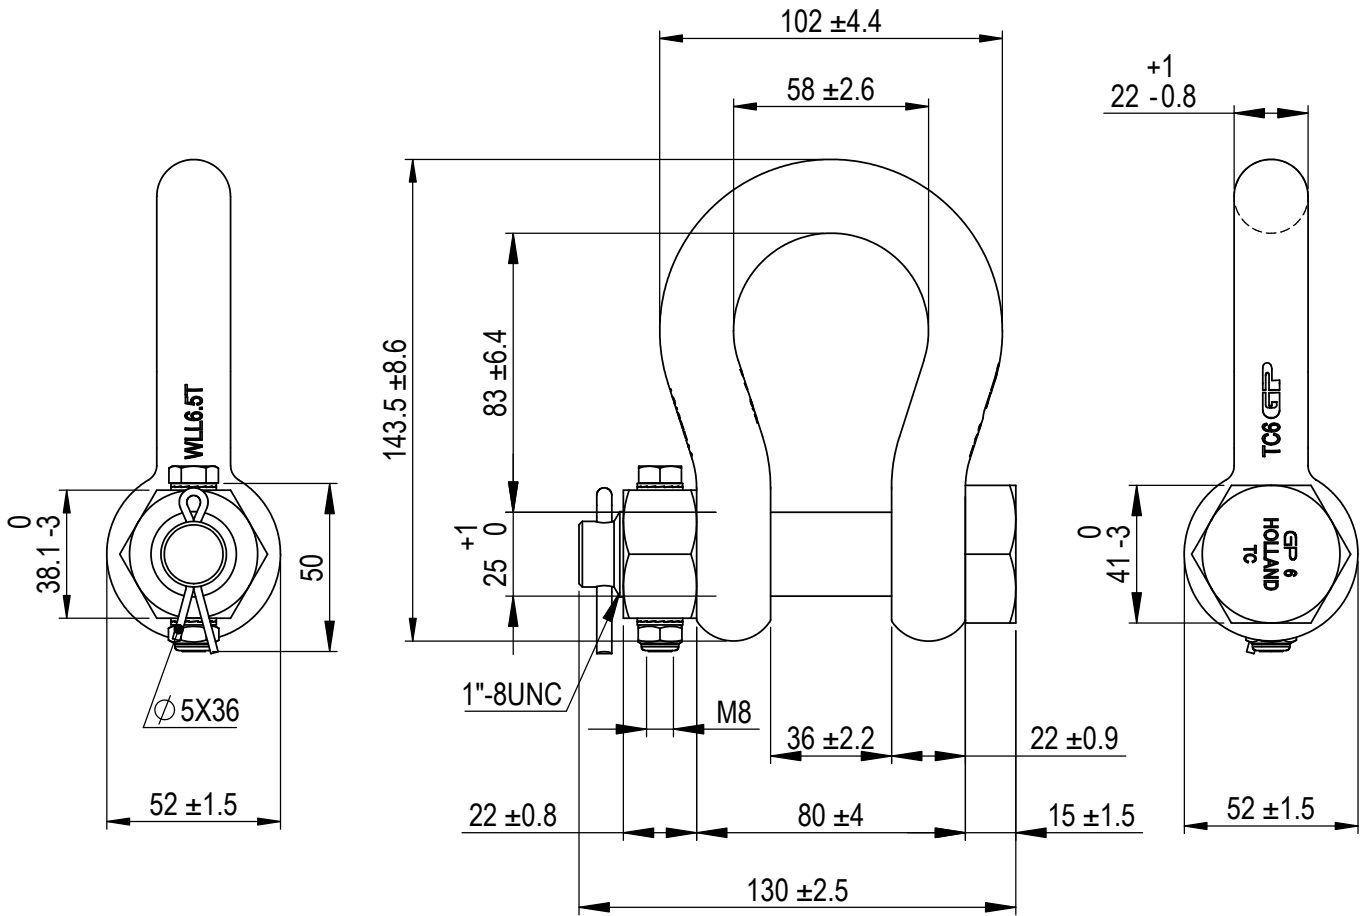

Green Pin® Bow Shackle FN
 Group : G-4143
 Part : GPGHMB22FN
 WLL : 6.5t

We reserve the right to make amendments on specifications in this drawing without prior notification.

Rev.	Description	Date	Drawn
0	First Issue	2022-1-1	DL

Green Pin®
 P.O. Box 57, 3360 AB Sliedrecht (The Netherlands)
 Industrieweg 6, 3361 HJ Sliedrecht
 Tel. +31(0)184-413300 www.greenpin.com

Title Green Pin® Bow Shackle FN Standard bow shackle with safety bolt and fixed nut		Remark G-4143 GPGHMB22FN		Format A4	
				Scale 1:2.25	
				Drawing number 5158	Rev. O