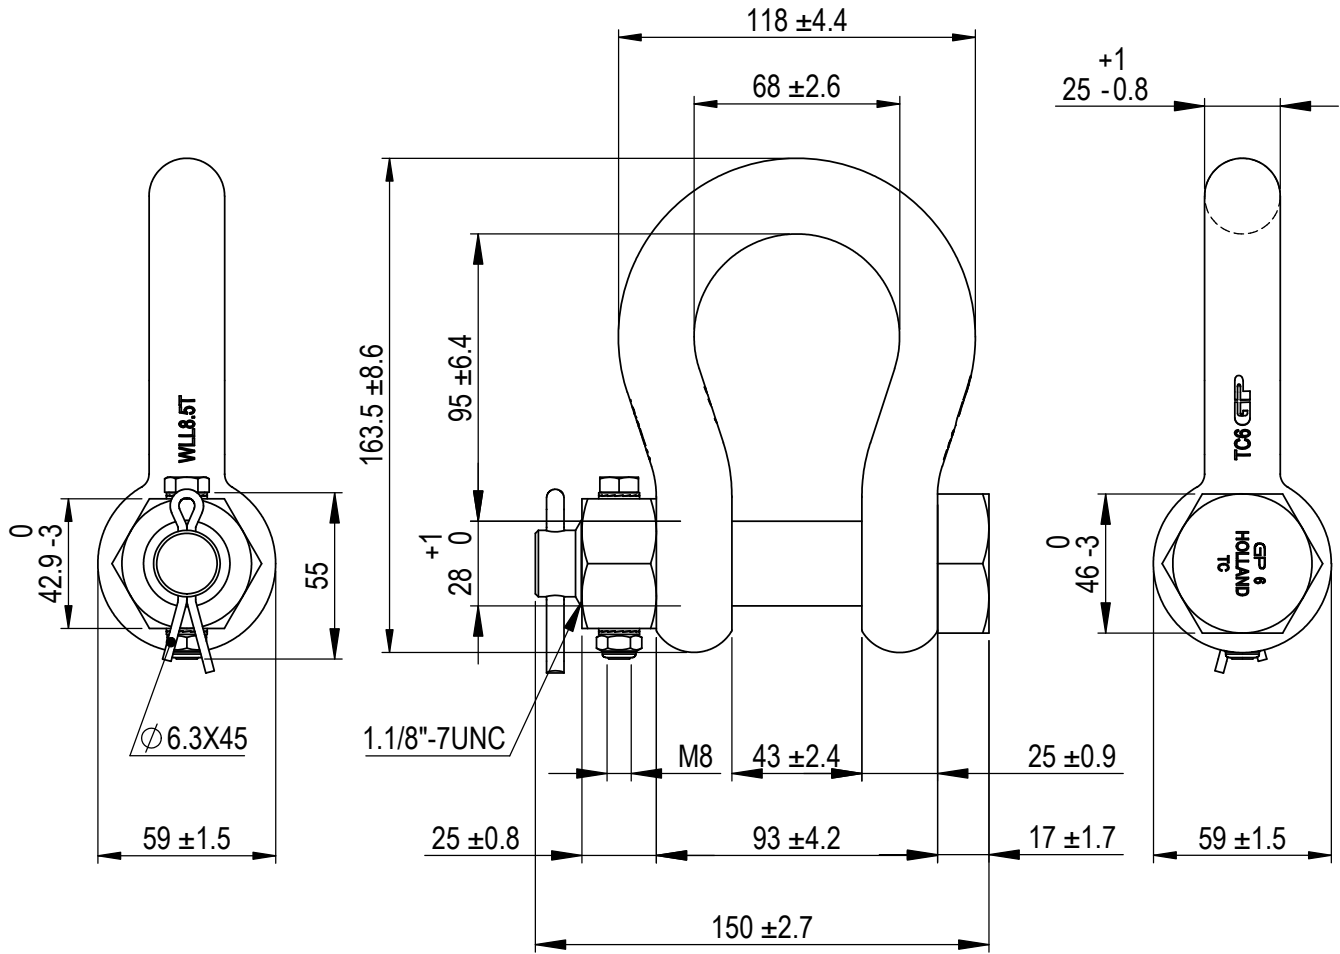

Green Pin® Bow Shackle FN
 Group : G-4143
 Part : GPGHMB25FN
 WLL : 8.5t

We reserve the right to make amendments on specifications in this drawing without prior notification.

Rev.	Description	Date	Drawn
0	First Issue	2022-1-1	DL

P.O. Box 57, 3360 AB Sliedrecht (The Netherlands)
 Industrieweg 6, 3361 HJ Sliedrecht
 Tel. +31(0)184-413300 www.greenpin.com

Format	A4	
Scale	1:2.5	
Drawing number	5159	Rev.
		O

Title **Green Pin® Bow Shackle FN**
 Standard bow shackle with safety bolt and fixed nut