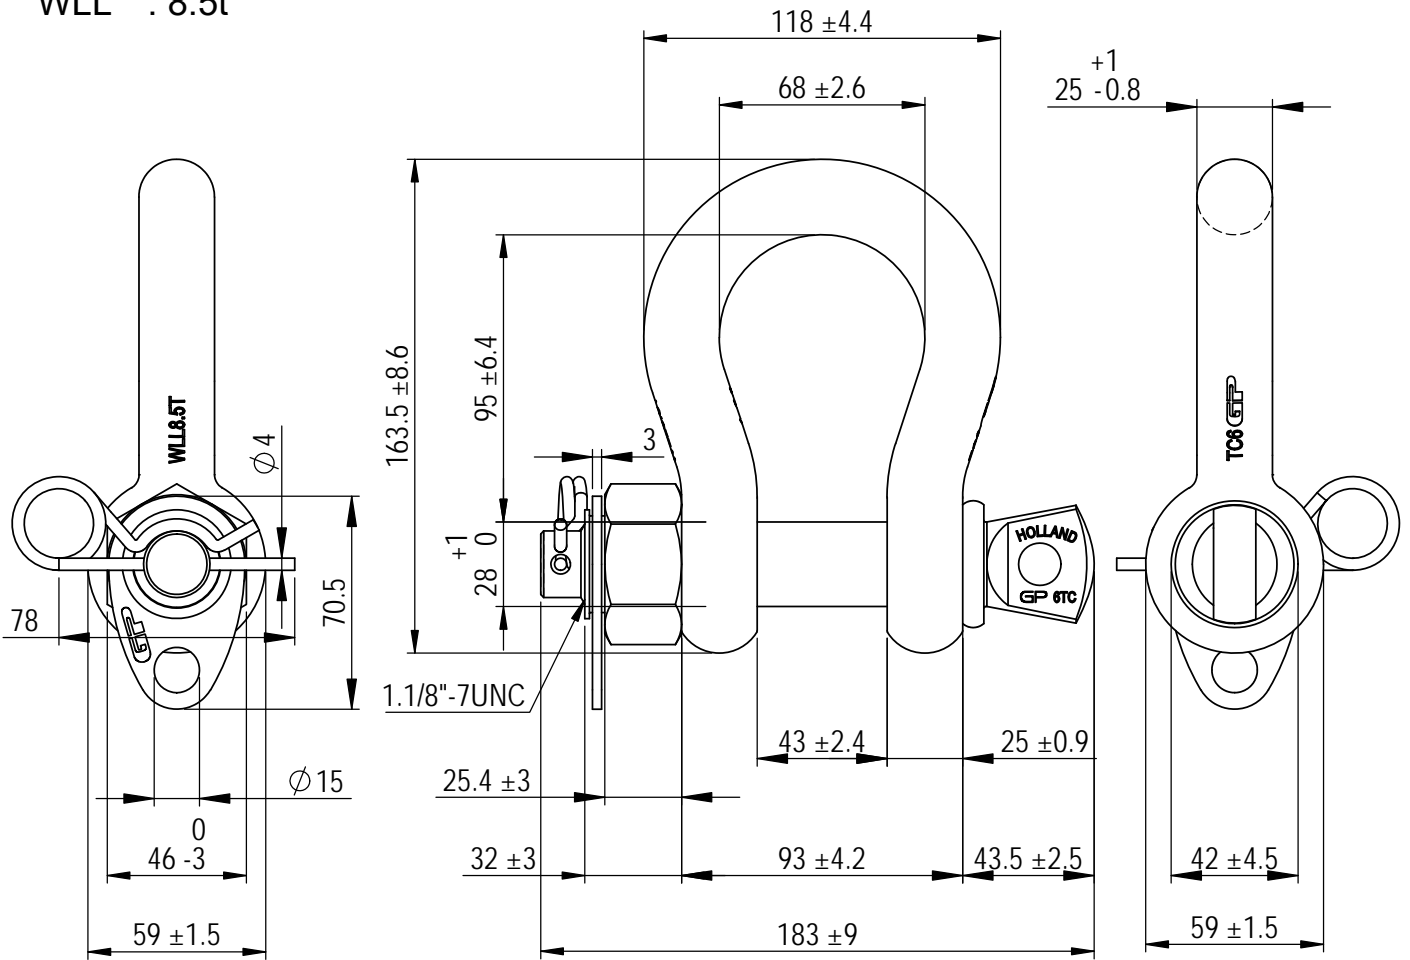

Green Pin® Catch Bow Shackle BN
 Group : G-4163H
 Part : GPGHMB25H
 WLL : 8.5t

We reserve the right to make amendments on specifications in this drawing without prior notification.

Rev.	Description	Date	Drawn
0	First Issue	2022-3-1	DL

Green Pin®
 P.O. Box 57, 3360 AB Sliedrecht (The Netherlands)
 Industrieweg 6, 3361 HJ Sliedrecht
 Tel. +31(0)184-413300 www.greenpin.com

Title **Green Pin® Catch Bow Shackle BN**
 Standard catch bow shackle with safety bolt

Remark
 G-4163H
 GPGHMB25H

Format	A4	 	
Scale	1:2.5		
Drawing number	6004	Rev.	0