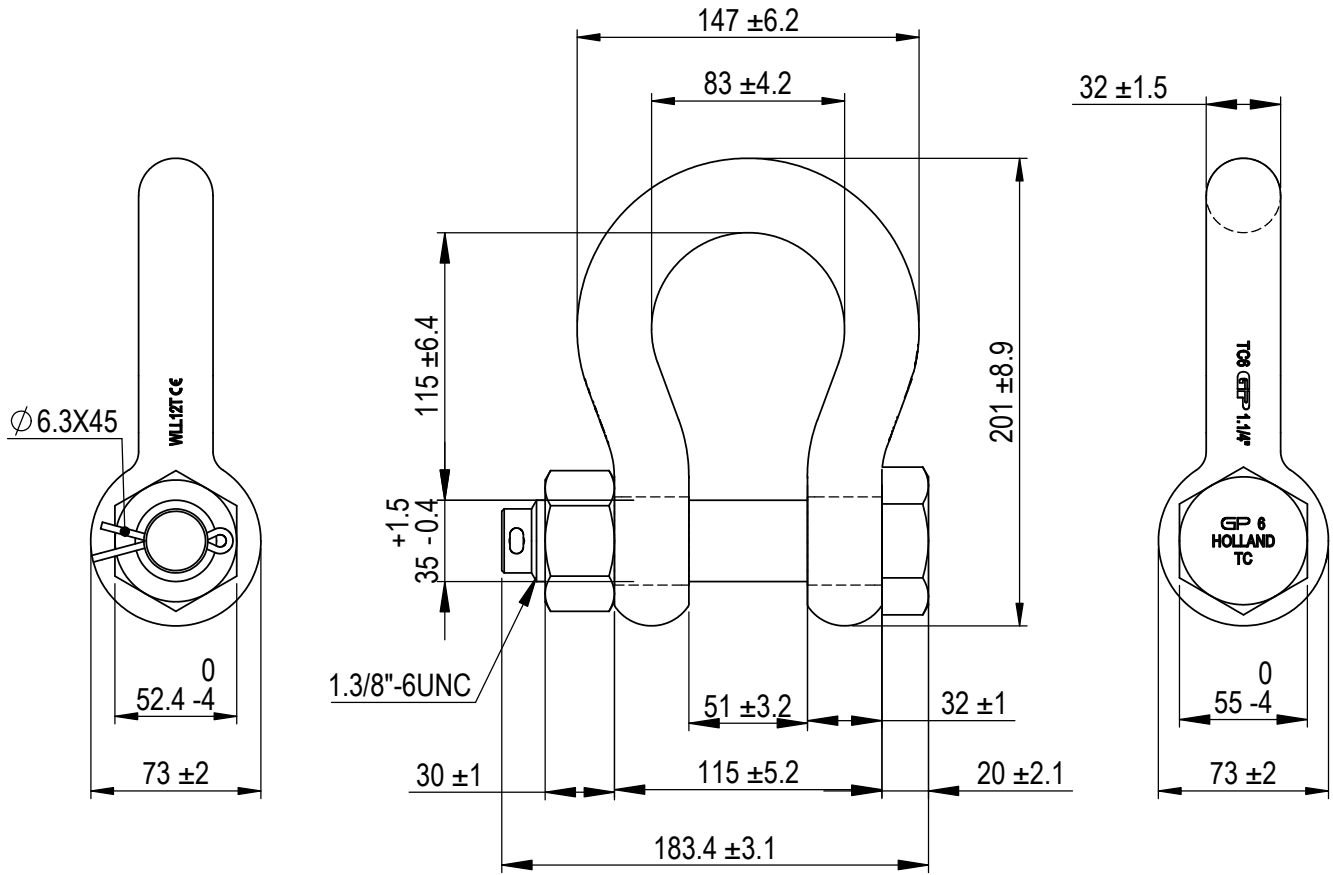

Green Pin® Bow Shackle BN  
 Group : G-4163  
 Part : GPGHMB32  
 WLL : 12t

We reserve the right to make amendments on specifications in this drawing without prior notification.

Rev.	Description	Date	Drawn
A	Drawing updated	2022-1-1	DL
0	First Issue	31-07-09	H.T.

P.O. Box 57, 3360 AB Sliedrecht (The Netherlands)  
 Industrieweg 6, 3361 HJ Sliedrecht  
 Tel. +31(0)184-413300 www.greenpin.com

Format	A4	
Scale	1:3.25	
Drawing number	5010	Rev.
		A

Title	Green Pin® Bow Shackle BN Standard bow shackle with safety bolt	Remark	G-4163 GPGHMB32
-------	--	--------	--------------------