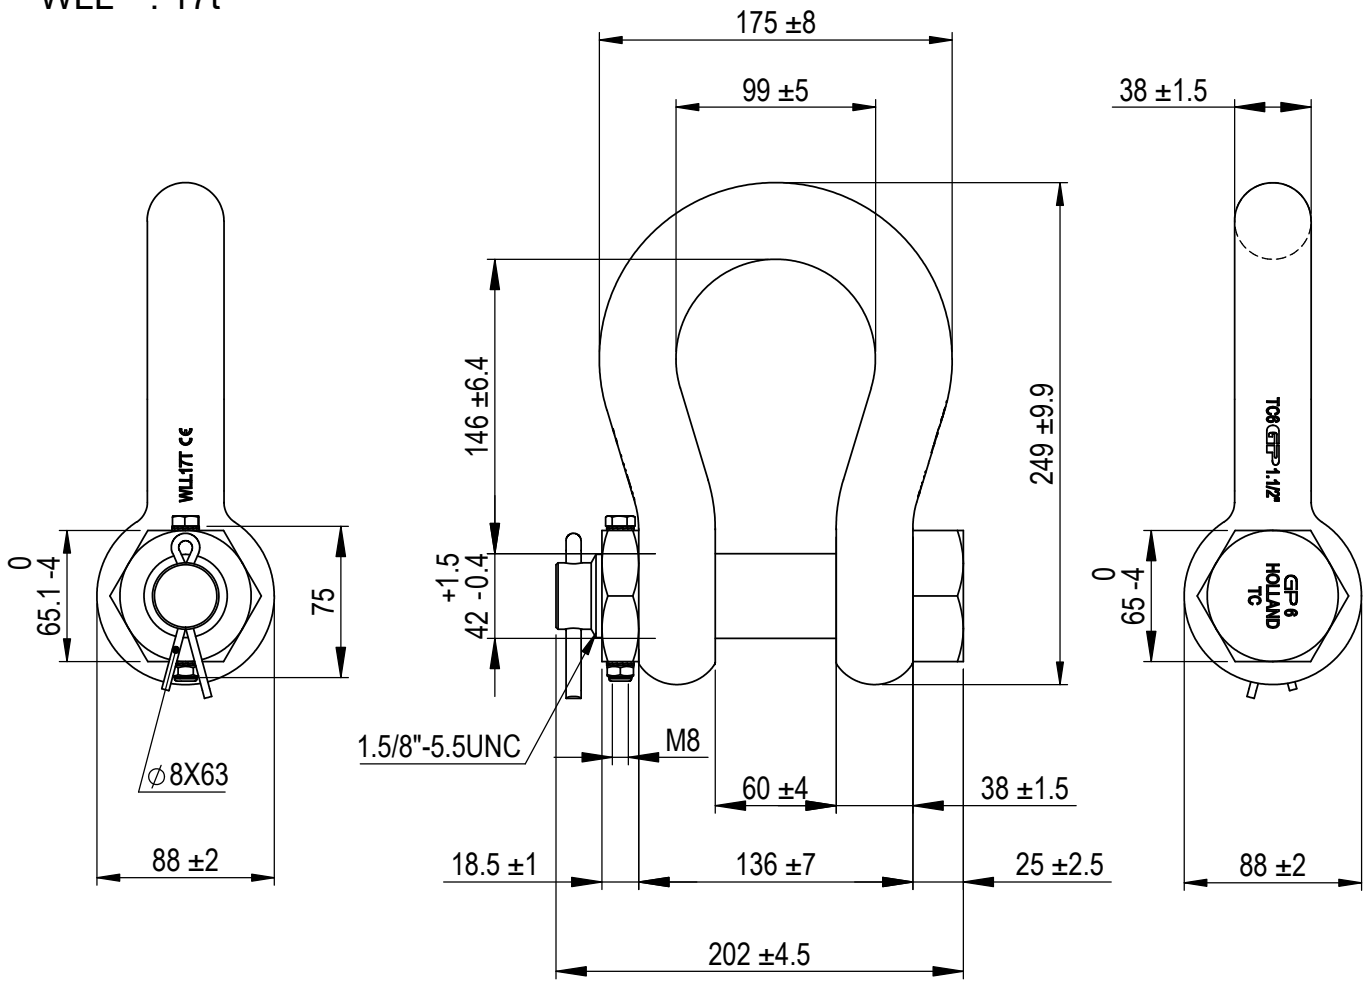

Green Pin® Bow Shackle FN  
 Group : G-4143  
 Part : GPGHMB38FN  
 WLL : 17t

We reserve the right to make amendments on specifications in this drawing without prior notification.

Rev.	Description	Date	Drawn
0	First Issue	2022-1-1	DL

**Green Pin®**  
 P.O. Box 57, 3360 AB Sliedrecht (The Netherlands)  
 Industrieweg 6, 3361 HJ Sliedrecht  
 Tel. +31(0)184-413300 www.greenpin.com

<b>Title</b> Green Pin® Bow Shackle FN Standard bow shackle with safety bolt and fixed nut	<b>Remark</b> G-4143 GPGHMB38FN	<b>Format</b> A4 <b>Scale</b> 1:3.75	 
		<b>Drawing number</b> 5163	<b>Rev.</b> O