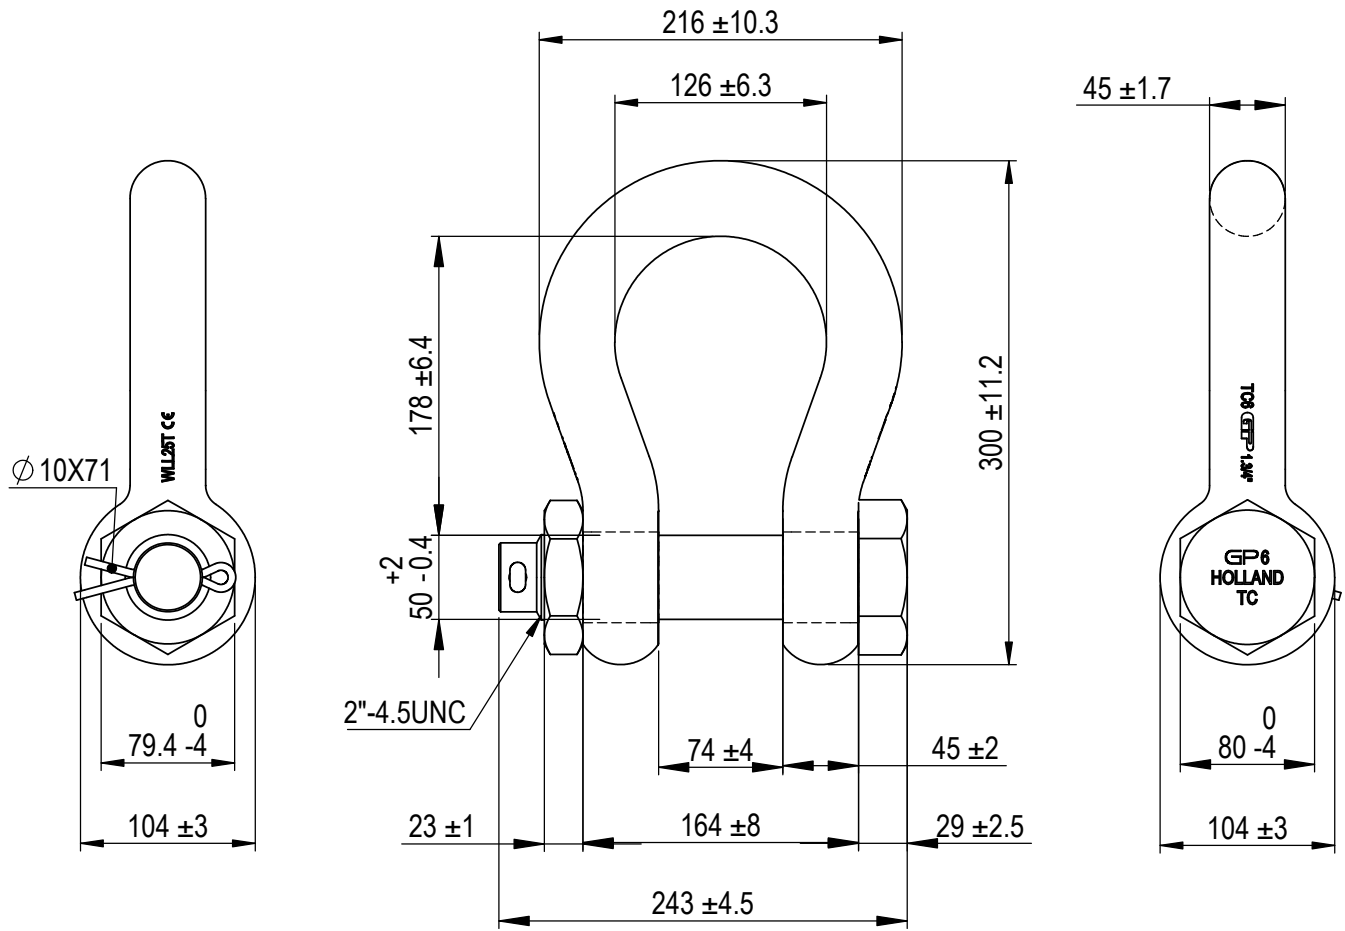

Green Pin® Bow Shackle BN  
 Group : G-4163  
 Part : GPGHMB45  
 WLL : 25t

We reserve the right to make amendments on specifications in this drawing without prior notification.

Rev.	Description	Date	Drawn
A	Drawing updated	2022-1-1	DL
0	First Issue	31-07-09	H.T.

P.O. Box 57, 3360 AB Sliedrecht (The Netherlands)  
 Industrieweg 6, 3361 HJ Sliedrecht  
 Tel. +31(0)184-413300 www.greenpin.com

Format	A4	
Scale	1:4.5	
Drawing number	5013	Rev.
		A

Title	Green Pin® Bow Shackle BN Standard bow shackle with safety bolt	Remark	G-4163 GPGHMB45
-------	--	--------	--------------------