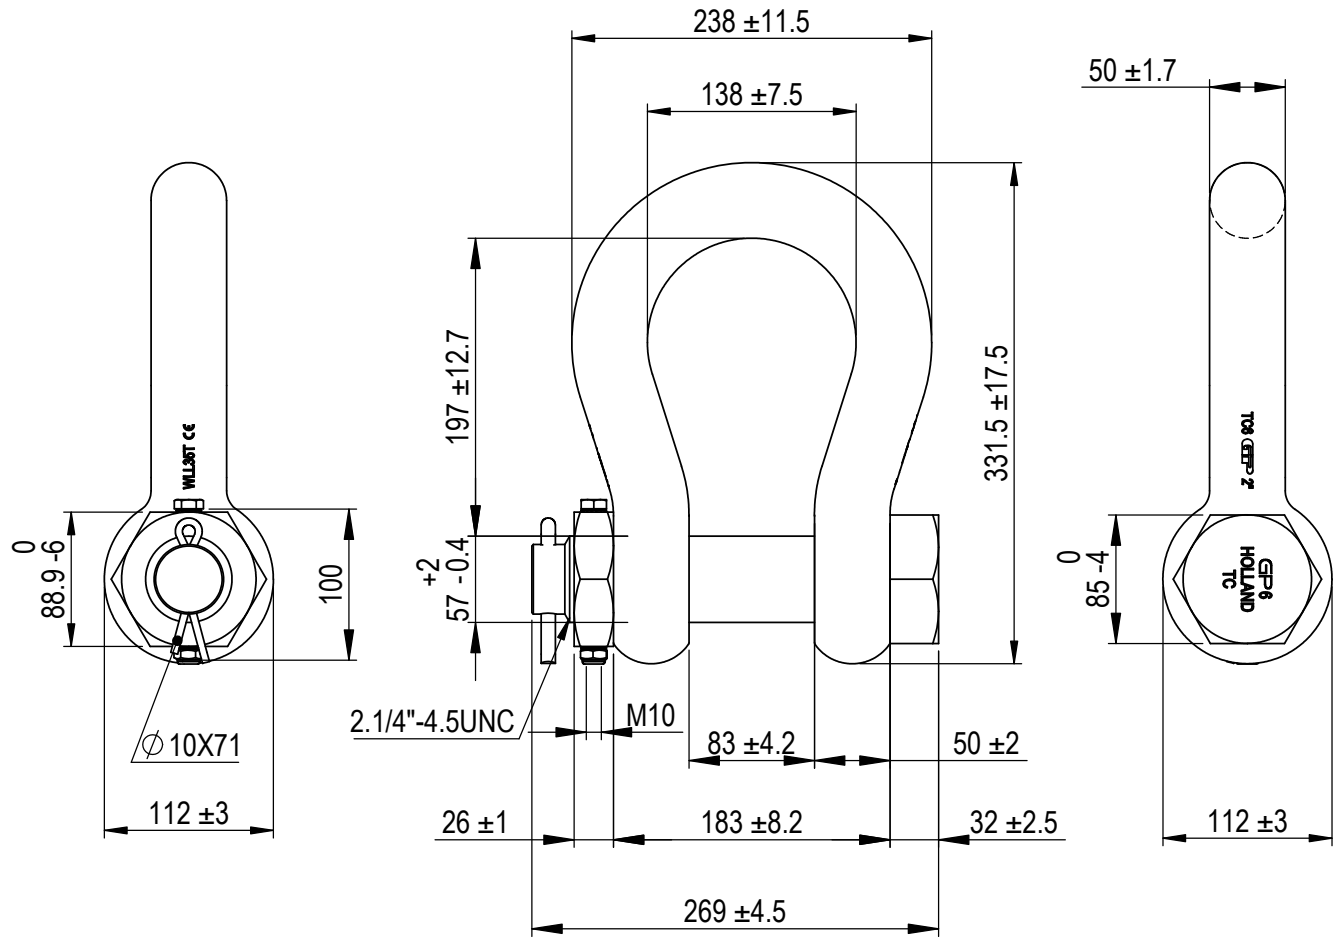

Green Pin® Bow Shackle FN
 Group : G-4143
 Part : GPGHMB50FN
 WLL : 35t

We reserve the right to make amendments on specifications in this drawing without prior notification.

Rev.	Description	Date	Drawn
0	First Issue	2022-1-1	DL

Green Pin®
 P.O. Box 57, 3360 AB Sliedrecht (The Netherlands)
 Industrieweg 6, 3361 HJ Sliedrecht
 Tel. +31(0)184-413300 www.greenpin.com

Title Green Pin® Bow Shackle FN		Remark G-4143 GPGHMB50FN		Format A4	 
Standard bow shackle with safety bolt and fixed nut				Scale 1:5	
				Drawing number 5165	Rev. 0