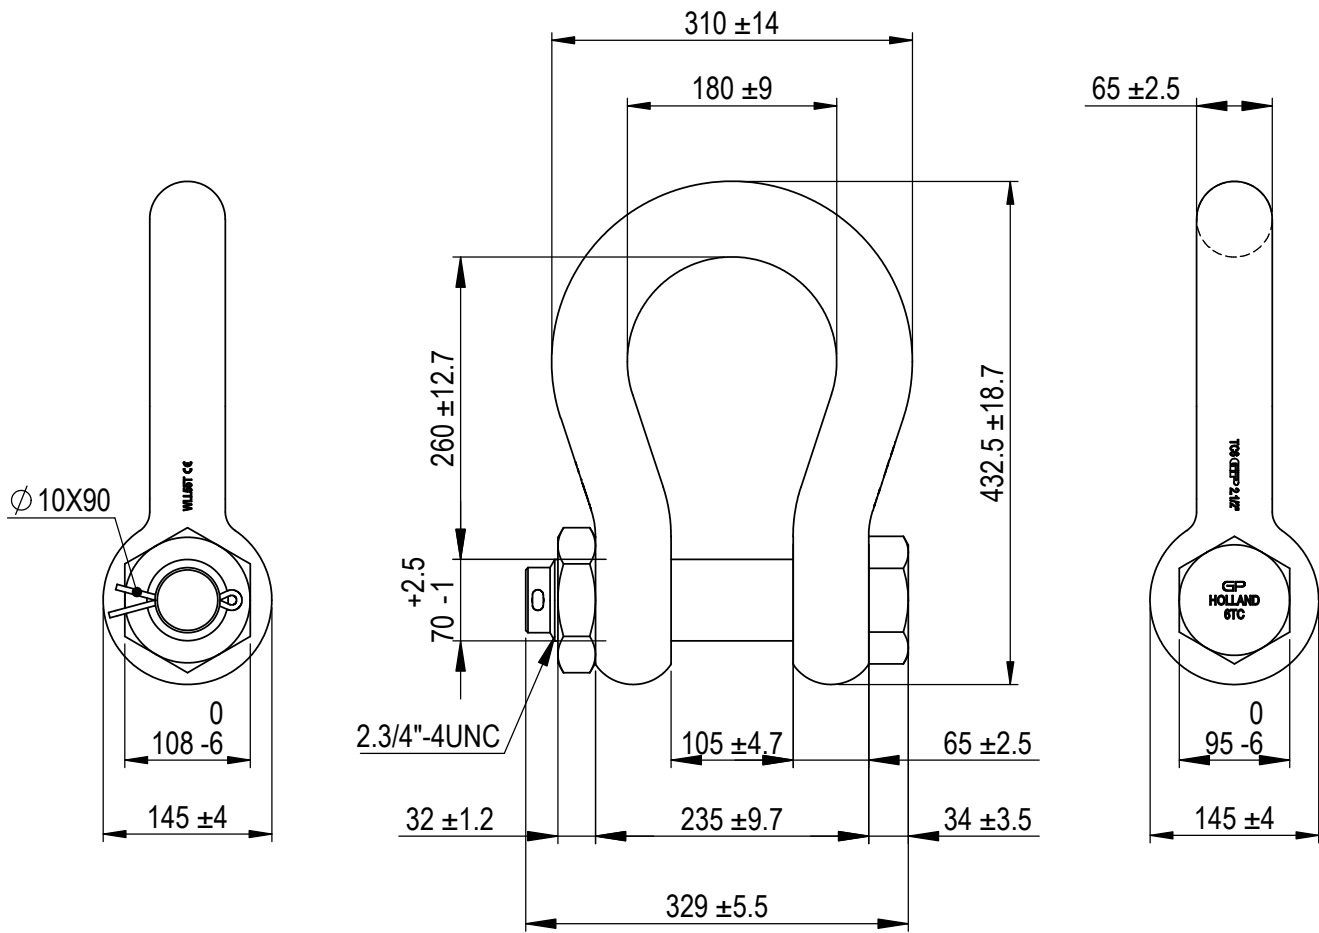

Green Pin® Bow Shackle BN
 Group : G-4163
 Part : GPGHMB65
 WLL : 55t

We reserve the right to make amendments on specifications in this drawing without prior notification.

Rev.	Description	Date	Drawn
A	Drawing updated	2022-1-1	DL
0	First Issue	31-07-09	H.T.

P.O. Box 57, 3360 AB Sliedrecht (The Netherlands)
 Industrieweg 6, 3361 HJ Sliedrecht
 Tel. +31(0)184-413300 www.greenpin.com

Format	A4	
Scale	1:6.5	
Drawing number		Rev.
5016		A

Title	Green Pin® Bow Shackle BN Standard bow shackle with safety bolt	Remark	G-4163 GPGHMB65
-------	--	--------	--------------------