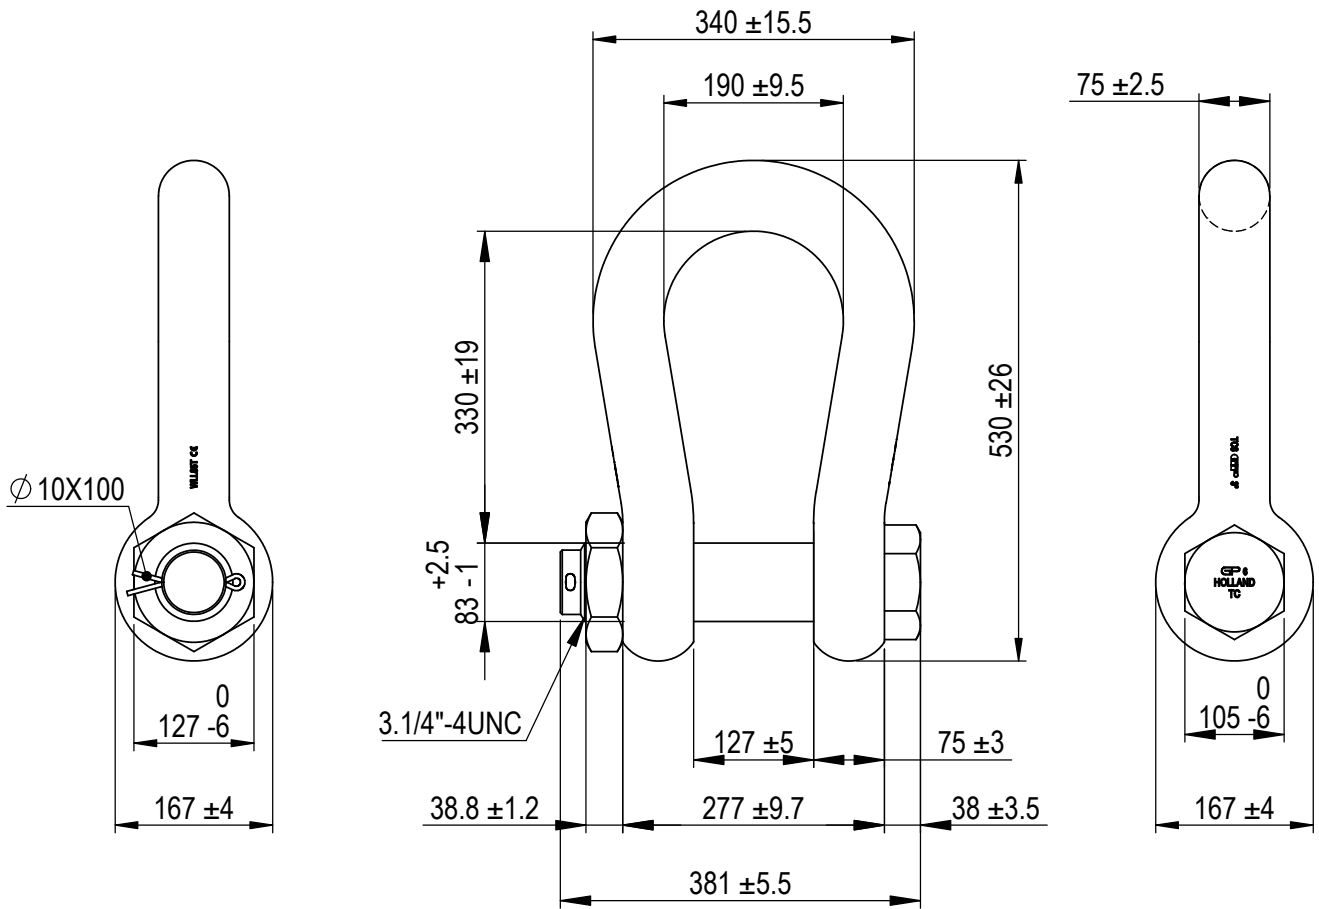

Green Pin® Bow Shackle BN
 Group : G-4163
 Part : GPGHMB75
 WLL : 85t

We reserve the right to make amendments on specifications in this drawing without prior notification.

Rev.	Description	Date	Drawn
A	Drawing updated	2022-1-1	DL
0	First Issue	31-07-09	H.T.

Green Pin®
 P.O. Box 57, 3360 AB Sliedrecht (The Netherlands)
 Industrieweg 6, 3361 HJ Sliedrecht
 Tel. +31(0)184-413300 www.greenpin.com

Title Green Pin® Bow Shackle BN Standard bow shackle with safety bolt		Remark G-4163 GPGHMB75		Format A4 Scale 1:8			
				Drawing number 5017		Rev. A	