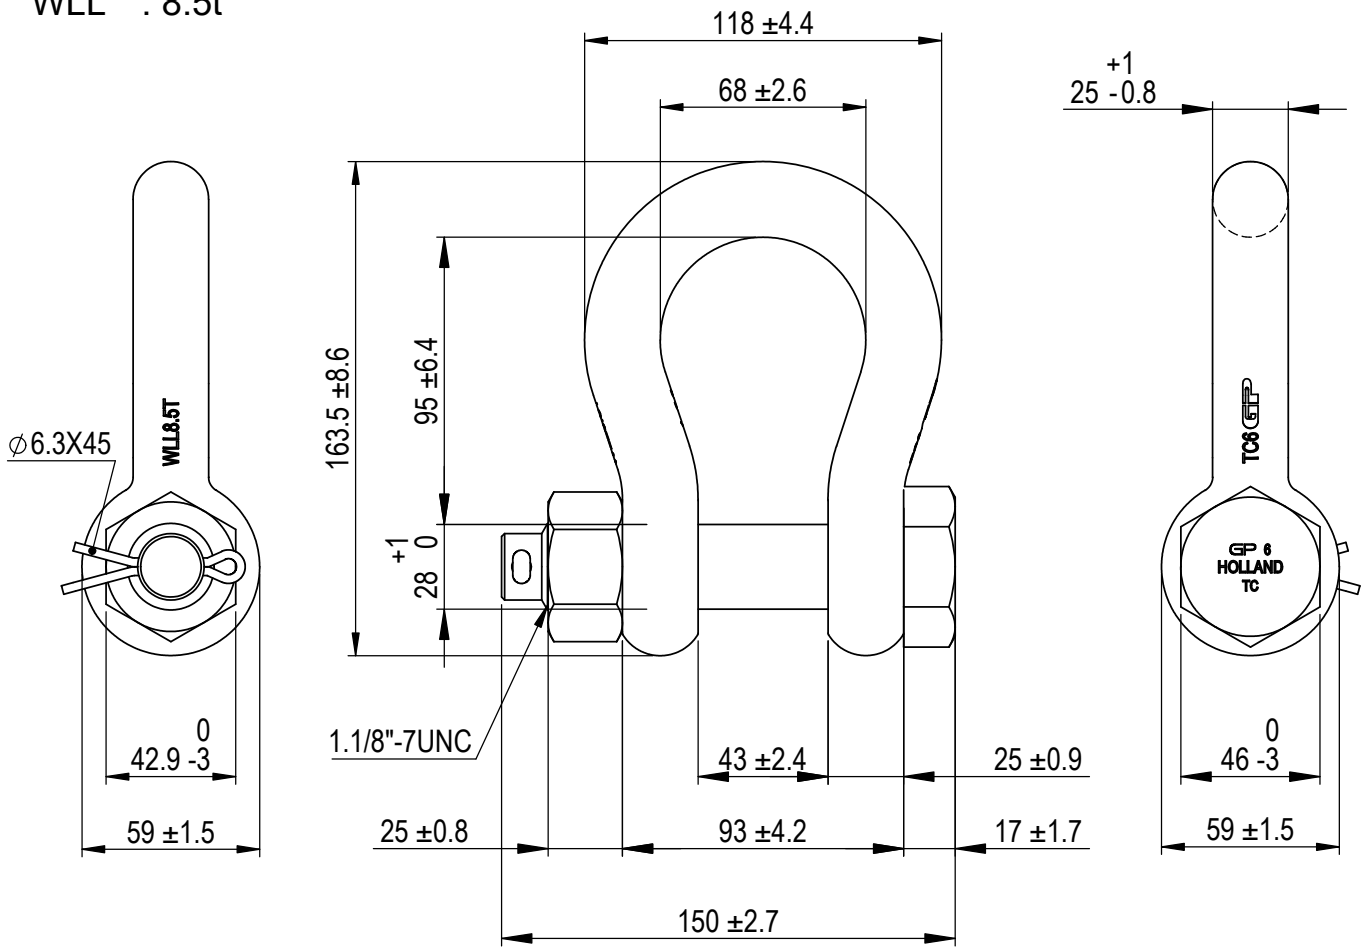

Green Pin® Bow Shackle NS9415 BN
 Group : G-4163BG
 Part : GPGHMBHDG25
 WLL : 8.5t

We reserve the right to make amendments on specifications in this drawing without prior notification.

Rev.	Description	Date	Drawn
0	First Issue	2022/7/1	DL

Green Pin®
 P.O. Box 57, 3360 AB Sliedrecht (The Netherlands)
 Industrieweg 6, 3361 HJ Sliedrecht
 Tel. +31(0)184-413300 www.greenpin.com

Title	Green Pin® Bow Shackle NS9415 BN Standard bow shackle with safety bolt	Remark	G-4163BG GPGHMBHDG25	Format	A4	Drawing number	Rev.
				Scale	1:2.5		