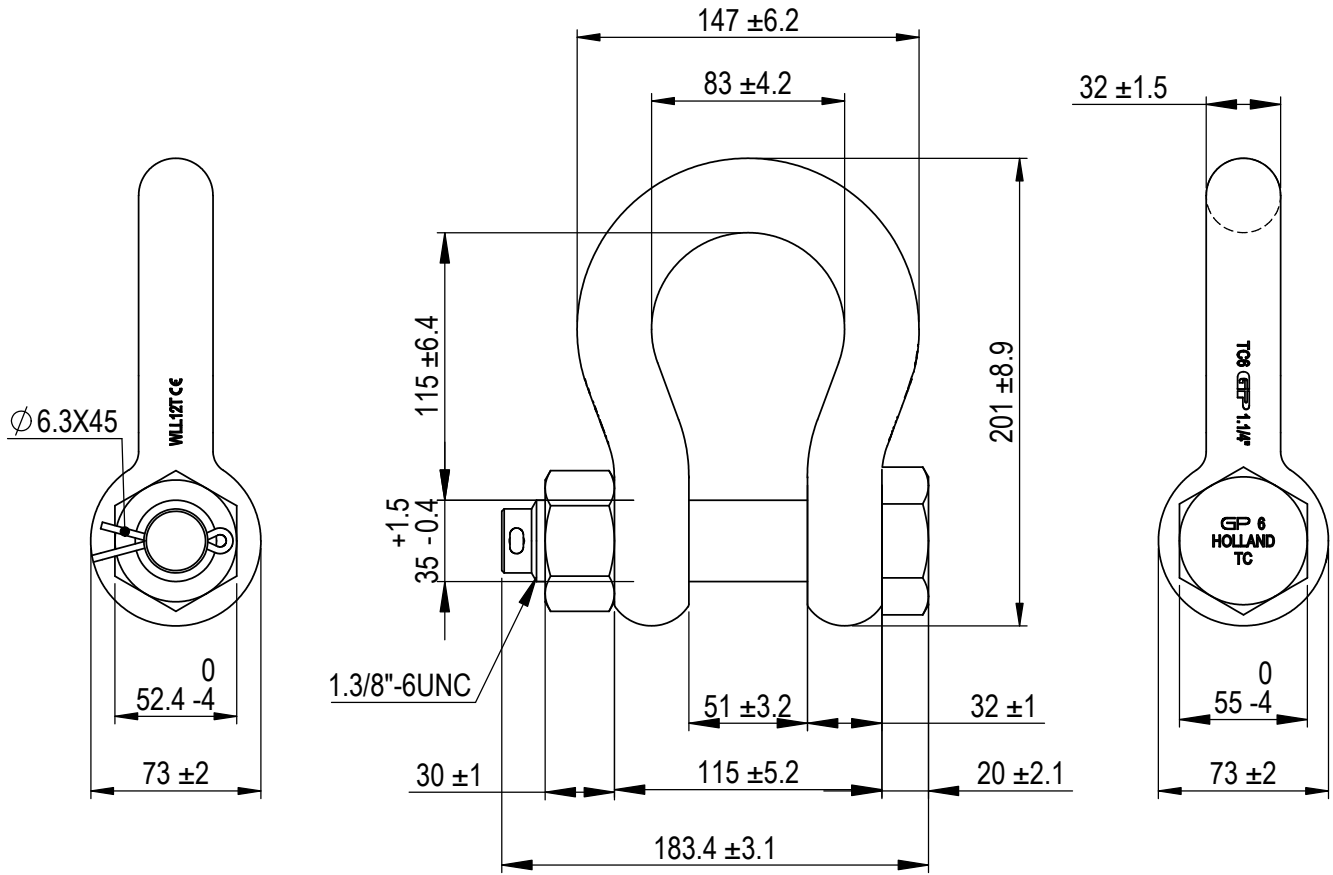

Green Pin® Bow Shackle NS9415 BN
 Group : G-4163BG
 Part : GPGHMBHDG32
 WLL : 12t

We reserve the right to make amendments on specifications in this drawing without prior notification.

Rev.	Description	Date	Drawn
0	First Issue	2022/7/1	DL

P.O. Box 57, 3360 AB Sliedrecht (The Netherlands)
 Industrieweg 6, 3361 HJ Sliedrecht
 Tel. +31(0)184-413300 www.greenpin.com

Format	A4		
Scale	1:3.25		
Drawing number	6926	Rev.	0

Title **Green Pin® Bow Shackle NS9415 BN**
 Standard bow shackle with safety bolt