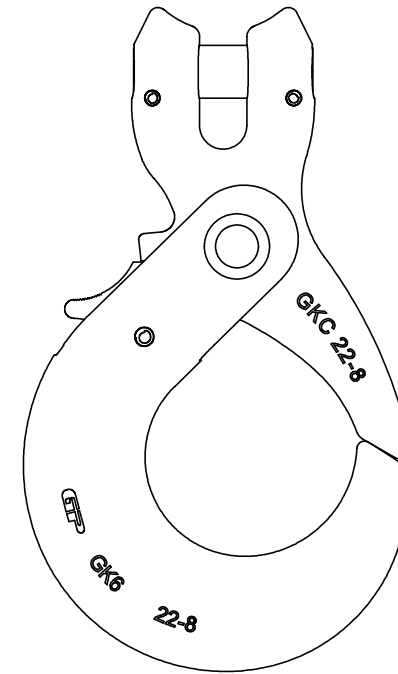

Green Pin® Self Locking Hook C GR8

Group : GKC

Part : GPGKC6

WLL : 15.5t

0	First Issue	2019-6-22	R.CH
Rev.	Description	Date	Drawn
Copyright by Van Beest B.V. moreover this document is the property of Van Beest B.V. This document or any part of it may neither be made known, copied or multiplied, nor used for any purpose other than that for which it is specifically furnished, without the prior written consent of Van Beest B.V.			
Title Green Pin® Self Locking Hook C GR8		Remark GKC GPGKC6	

P.O. Box 57, 3360 AB Sliedrecht (The Netherlands)  
Industrieweg 6, 3361 HJ Sliedrecht  
Tel. +31(0)184-413300 www.greenpin.com

Format	A4	
Scale	1:4	
Drawing number		Rev.
6335		0

We reserve the right to make amendments on specifications in this drawing without prior notification.