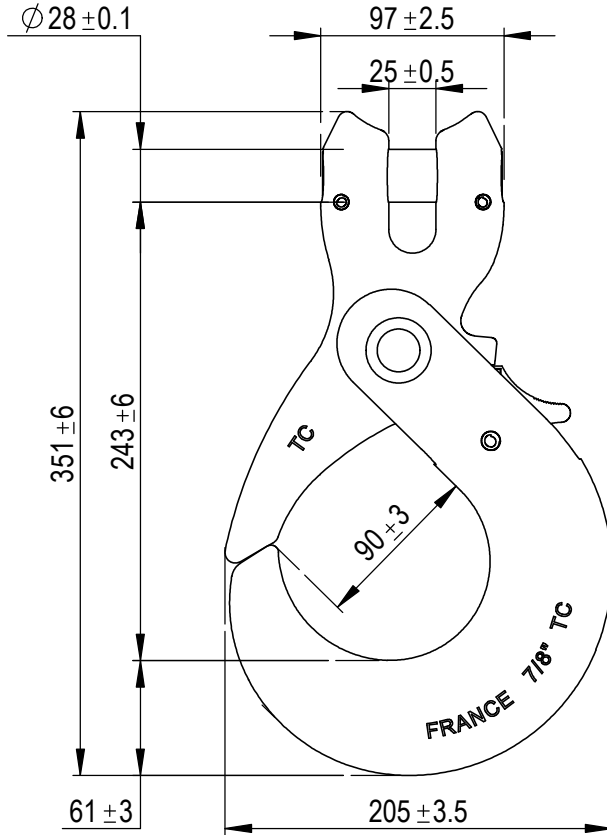

Green Pin® Self Locking Hook C GR8

Group : GKC

Part : GPGKC6

WLL : 15.5t

0	First Issue	2019-6-22	R.CH
Rev.	Description	Date	Drawn
Copyright by Van Beest B.V. moreover this document is the property of Van Beest B.V. This document or any part of it may neither be made known, copied or multiplied, nor used for any purpose other than that for which it is specifically furnished, without the prior written consent of Van Beest B.V.			
Title Green Pin® Self Locking Hook C GR8		Remark GKC GPGKC6	

P.O. Box 57, 3360 AB Sliedrecht (The Netherlands)  
Industrieweg 6, 3361 HJ Sliedrecht  
Tel. +31(0)184-413300 www.greenpin.com

Format	A4	
Scale	1:4	
Drawing number		Rev.
6335		0

We reserve the right to make amendments on specifications in this drawing without prior notification.