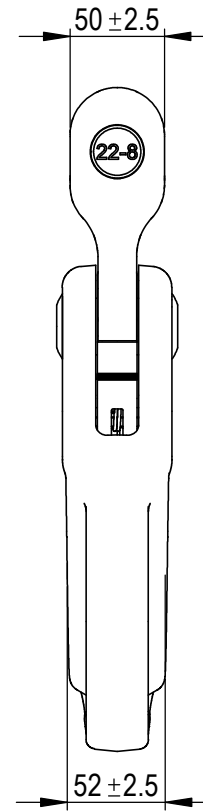

Green Pin® Self Locking Hook C GR8

Group : GKC

Part : GPGKC6

WLL : 15.5t

0	First Issue	2019-6-22	R.CH
Rev.	Description	Date	Drawn
Copyright by Van Beest B.V. moreover this document is the property of Van Beest B.V. This document or any part of it may neither be made known, copied or multiplied, nor used for any purpose other than that for which it is specifically furnished, without the prior written consent of Van Beest B.V.			
Title Green Pin® Self Locking Hook C GR8		Remark GKC GPGKC6	

P.O. Box 57, 3360 AB Sliedrecht (The Netherlands)  
Industrieweg 6, 3361 HJ Sliedrecht  
Tel. +31(0)184-413300 www.greenpin.com

Format	A4	
Scale	1:4	
Drawing number		Rev.
6335		0

We reserve the right to make amendments on specifications in this drawing without prior notification.