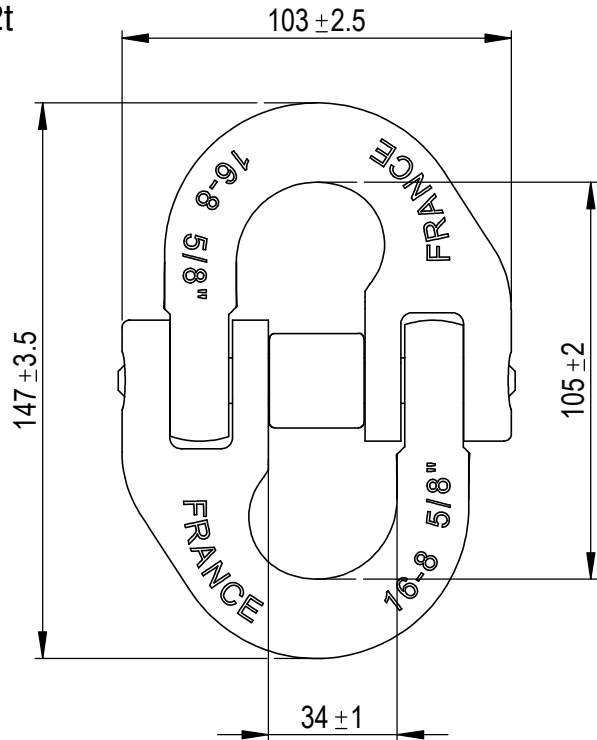

Green Pin® Connecting link EN1677-1 GR8

Group : MJ

Part : GPMJ16

WLL : 8.2t

Rev.	Description	Date	Drawn
0	First Issue	2018-11-10	R.CH

Copyright by Van Beest B.V. moreover this document is the property of Van Beest B.V. This document or any part of it may neither be made known, copied or multiplied, nor used for any purpose other than that for which it is specifically furnished, without the prior written consent of Van Beest B.V.

Title Green Pin® Connecting link EN1677-1 GR8

Remark  
MJ  
GPMJ16

P.O. Box 57, 3360 AB Sliedrecht (The Netherlands)  
Industrieweg 6, 3361 HJ Sliedrecht  
Tel. +31(0)184-413300 www.greenpin.com

Format	A4	
Scale	1:2	
Drawing number	5654	Rev.
		0