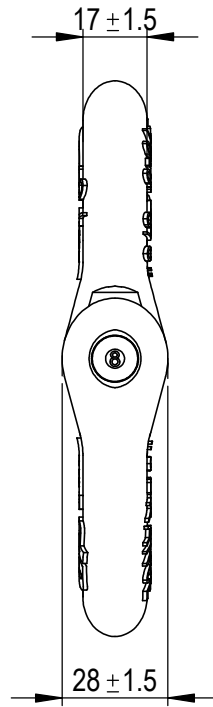

Green Pin® Connecting link EN1677-1 GR8

Group : MJ

Part : GPMJ16

WLL : 8.2t

Rev.	Description	Date	Drawn
0	First Issue	2018-11-10	R.CH

Copyright by Van Beest B.V. moreover this document is the property of Van Beest B.V. This document or any part of it may neither be made known, copied or multiplied, nor used for any purpose other than that for which it is specifically furnished, without the prior written consent of Van Beest B.V.

Title Green Pin® Connecting link EN1677-1 GR8

Remark  
MJ  
GPMJ16

P.O. Box 57, 3360 AB Sliedrecht (The Netherlands)  
Industrieweg 6, 3361 HJ Sliedrecht  
Tel. +31(0)184-413300 www.greenpin.com

Format	A4	
Scale	1:2	
Drawing number	5654	Rev.
		0