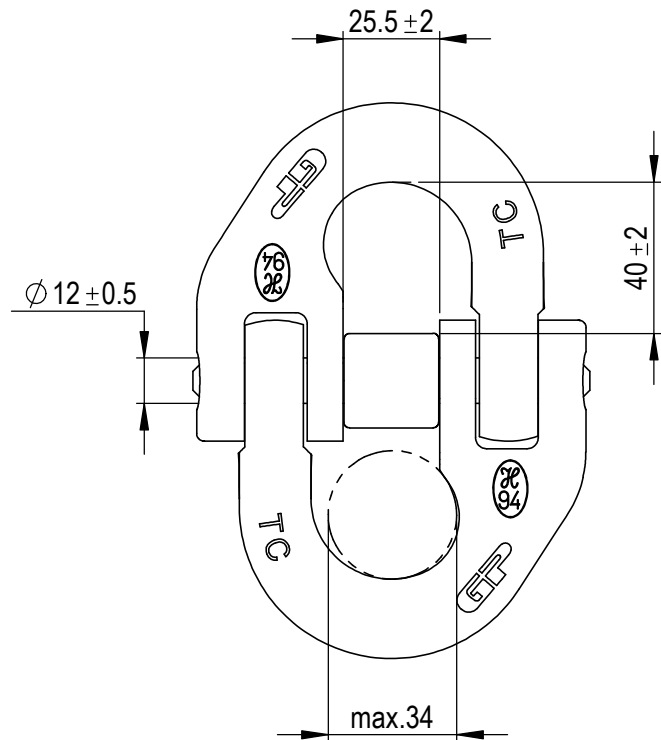

Green Pin® Connecting link EN1677-1 GR8

Group : MJ

Part : GPMJ16

WLL : 8.2t

Rev.	Description	Date	Drawn
0	First Issue	2018-11-10	R.CH

Copyright by Van Beest B.V. moreover this document is the property of Van Beest B.V. This document or any part of it may neither be made known, copied or multiplied, nor used for any purpose other than that for which it is specifically furnished, without the prior written consent of Van Beest B.V.

Title Green Pin® Connecting link EN1677-1 GR8

Remark  
MJ  
GPMJ16

P.O. Box 57, 3360 AB Sliedrecht (The Netherlands)  
Industrieweg 6, 3361 HJ Sliedrecht  
Tel. +31(0)184-413300 www.greenpin.com

Format	A4	
Scale	1:2	
Drawing number	5654	Rev.
		0